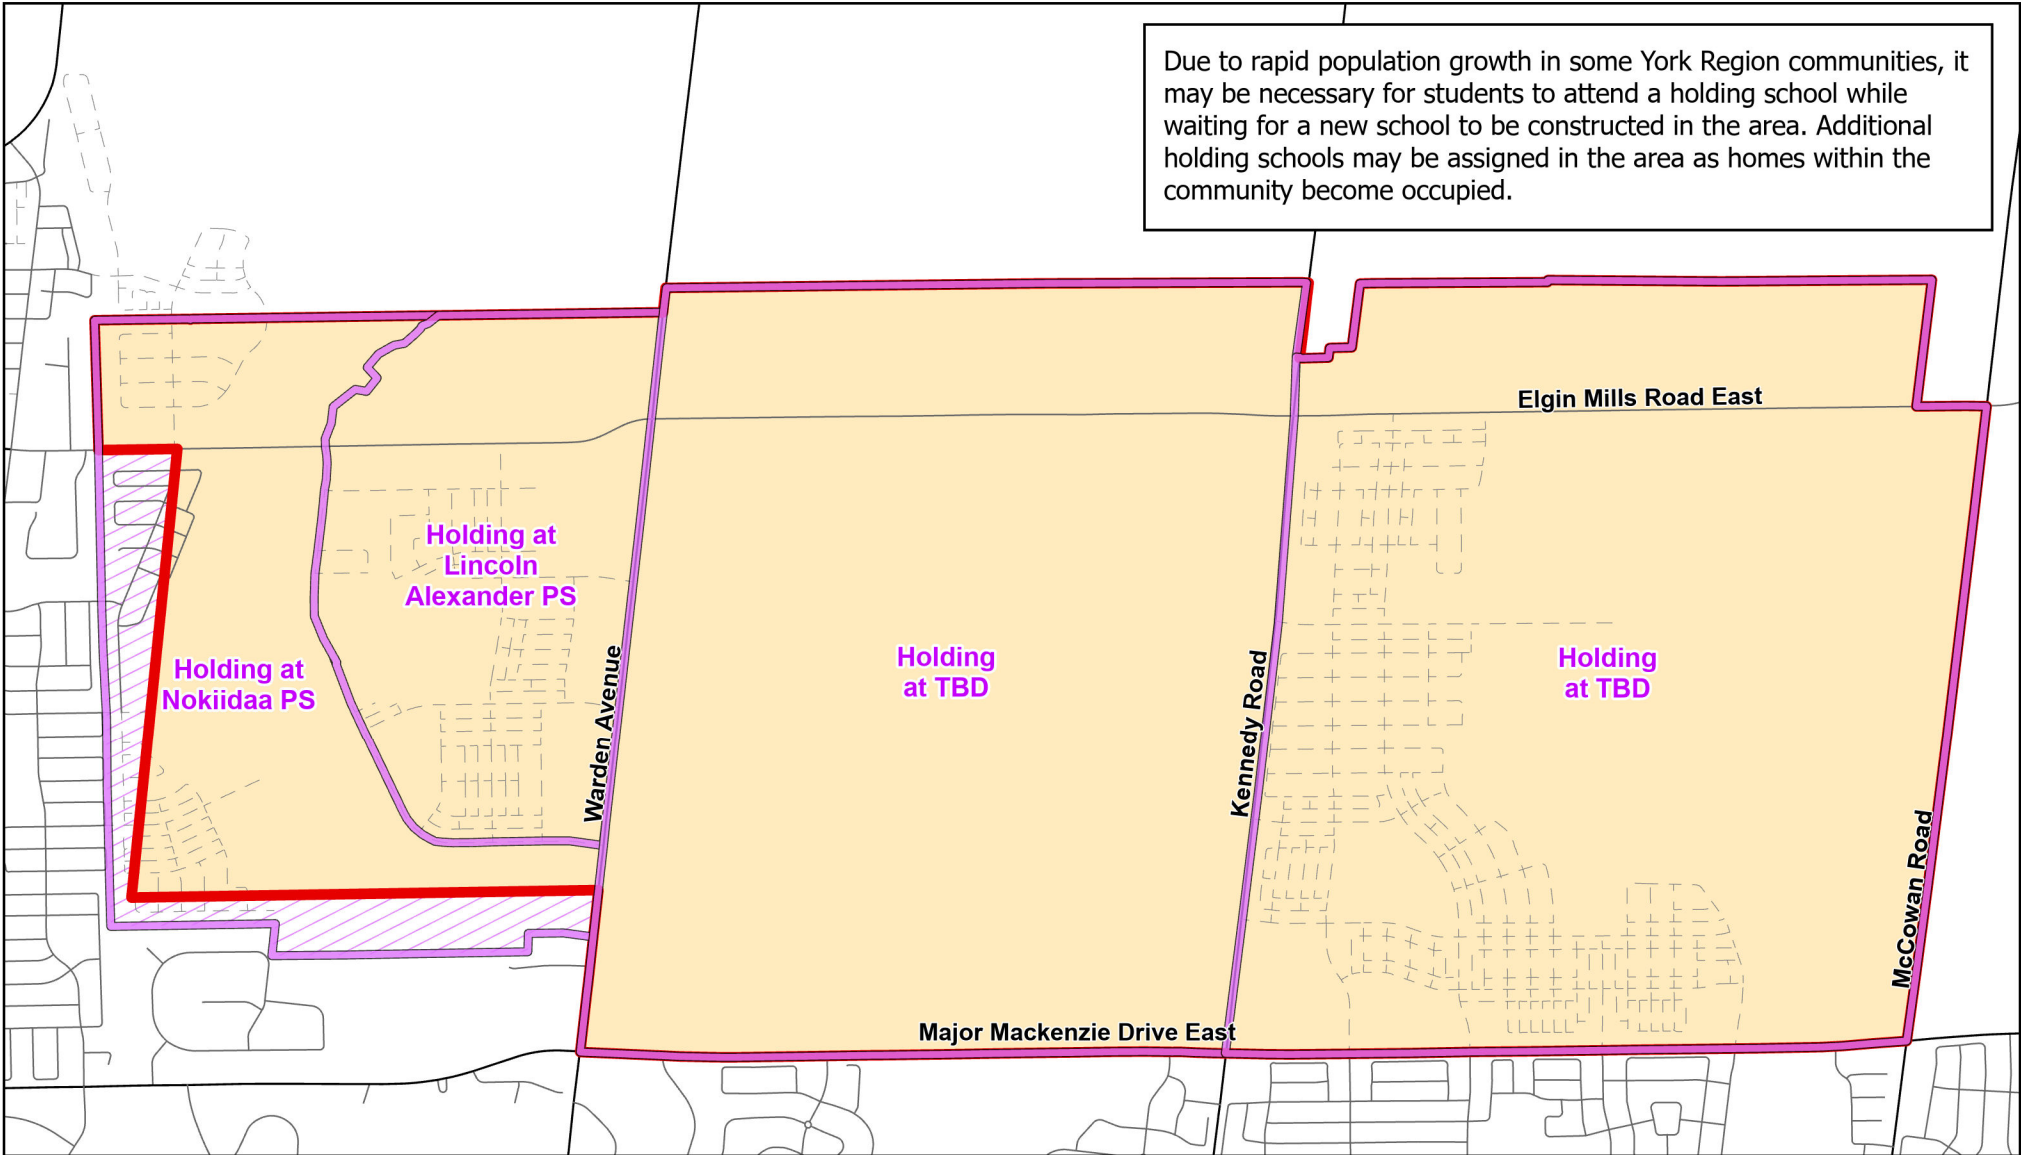

- Elementary School
- School Boundary
- Urban Road
- Holding Area
- Regional Road
- Railway
- Proposed Road

Notes

Students residing in new development areas north of Major Mackenzie Drive East and west of Warden Avenue will be held at Lincoln Alexander PS and Nokiidaa PS in Markham. Holding areas are subject to change. Please see maps for details.

Boundary Approved: March 2013

Map Updated: May 2024

Nokiidaa PS - Section A, City of Markham

Legend

-  Elementary School
-  School Boundary
-  Urban Road
-  Secondary School
-  Holding Area
-  Regional Road
-  Railway
-  Proposed Road

Notes

Boundary Approved: March 2013

Map Updated: May 2024

Nokiidaa PS - Section B, City of Markham

Due to rapid population growth in some York Region communities, it may be necessary for students to attend a holding school while waiting for a new school to be constructed in the area. Additional holding schools may be assigned in the area as homes within the community become occupied.

Map Updated: May 2024