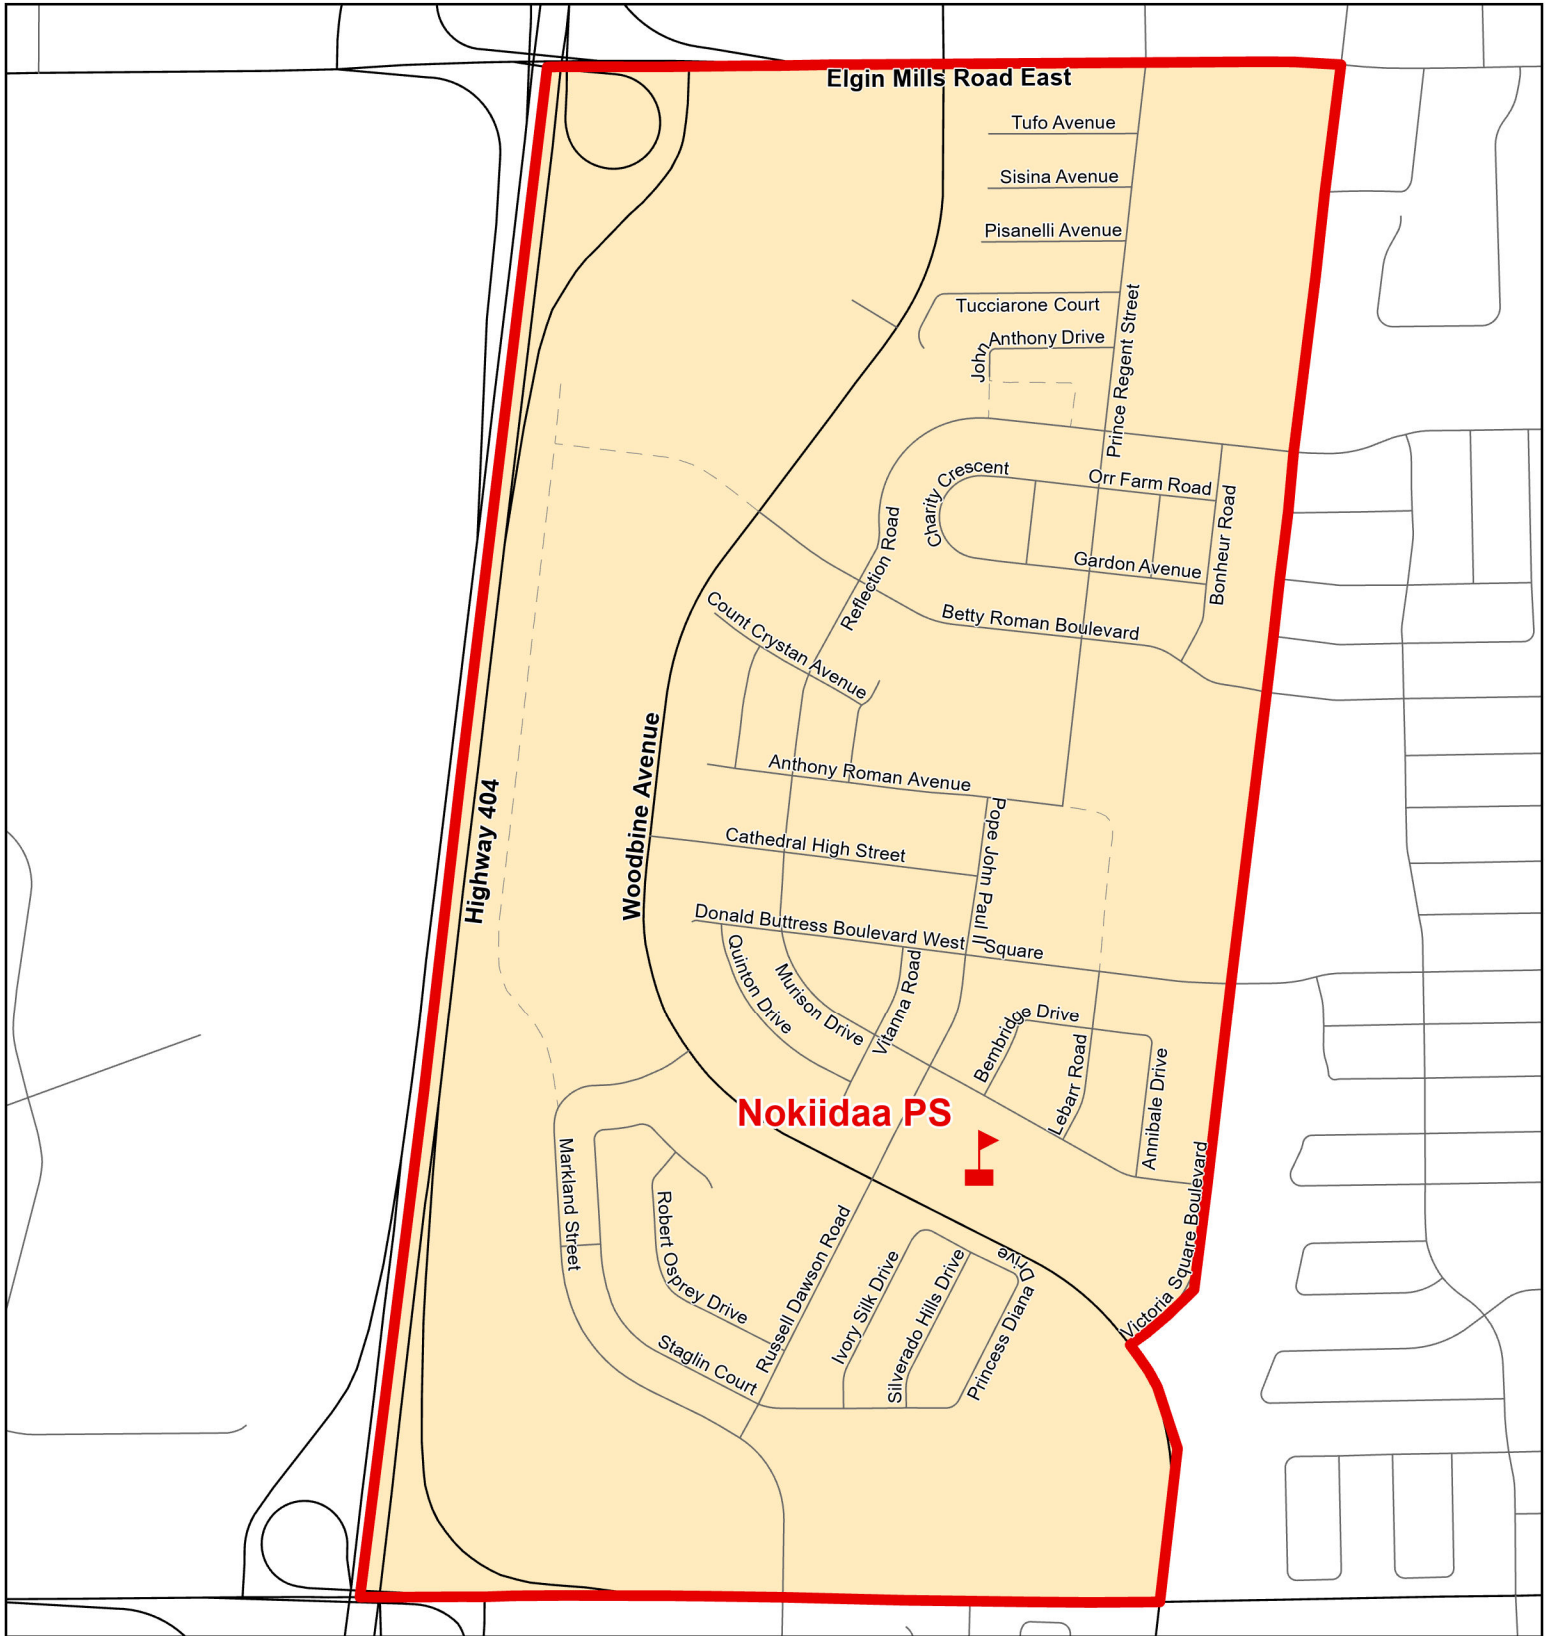

- Elementary School
- School Boundary
- Urban Road
- Holding Area
- Regional Road
- Railway
- Proposed Road

Notes

Students residing in new development areas north of Major Mackenzie Drive East and west of Warden Avenue will be held at Lincoln Alexander PS and Nokiidaa PS in Markham. Holding areas are subject to change. Please see maps for details.

Boundary Approved: March 2013

Map Updated: May 2024

Nokiidaa PS - Section A, City of Markham

Legend

-  Elementary School
-  School Boundary
-  Urban Road
-  Secondary School
-  Holding Area
-  Regional Road
-  Railway
-  Proposed Road

Map Updated: May 2024