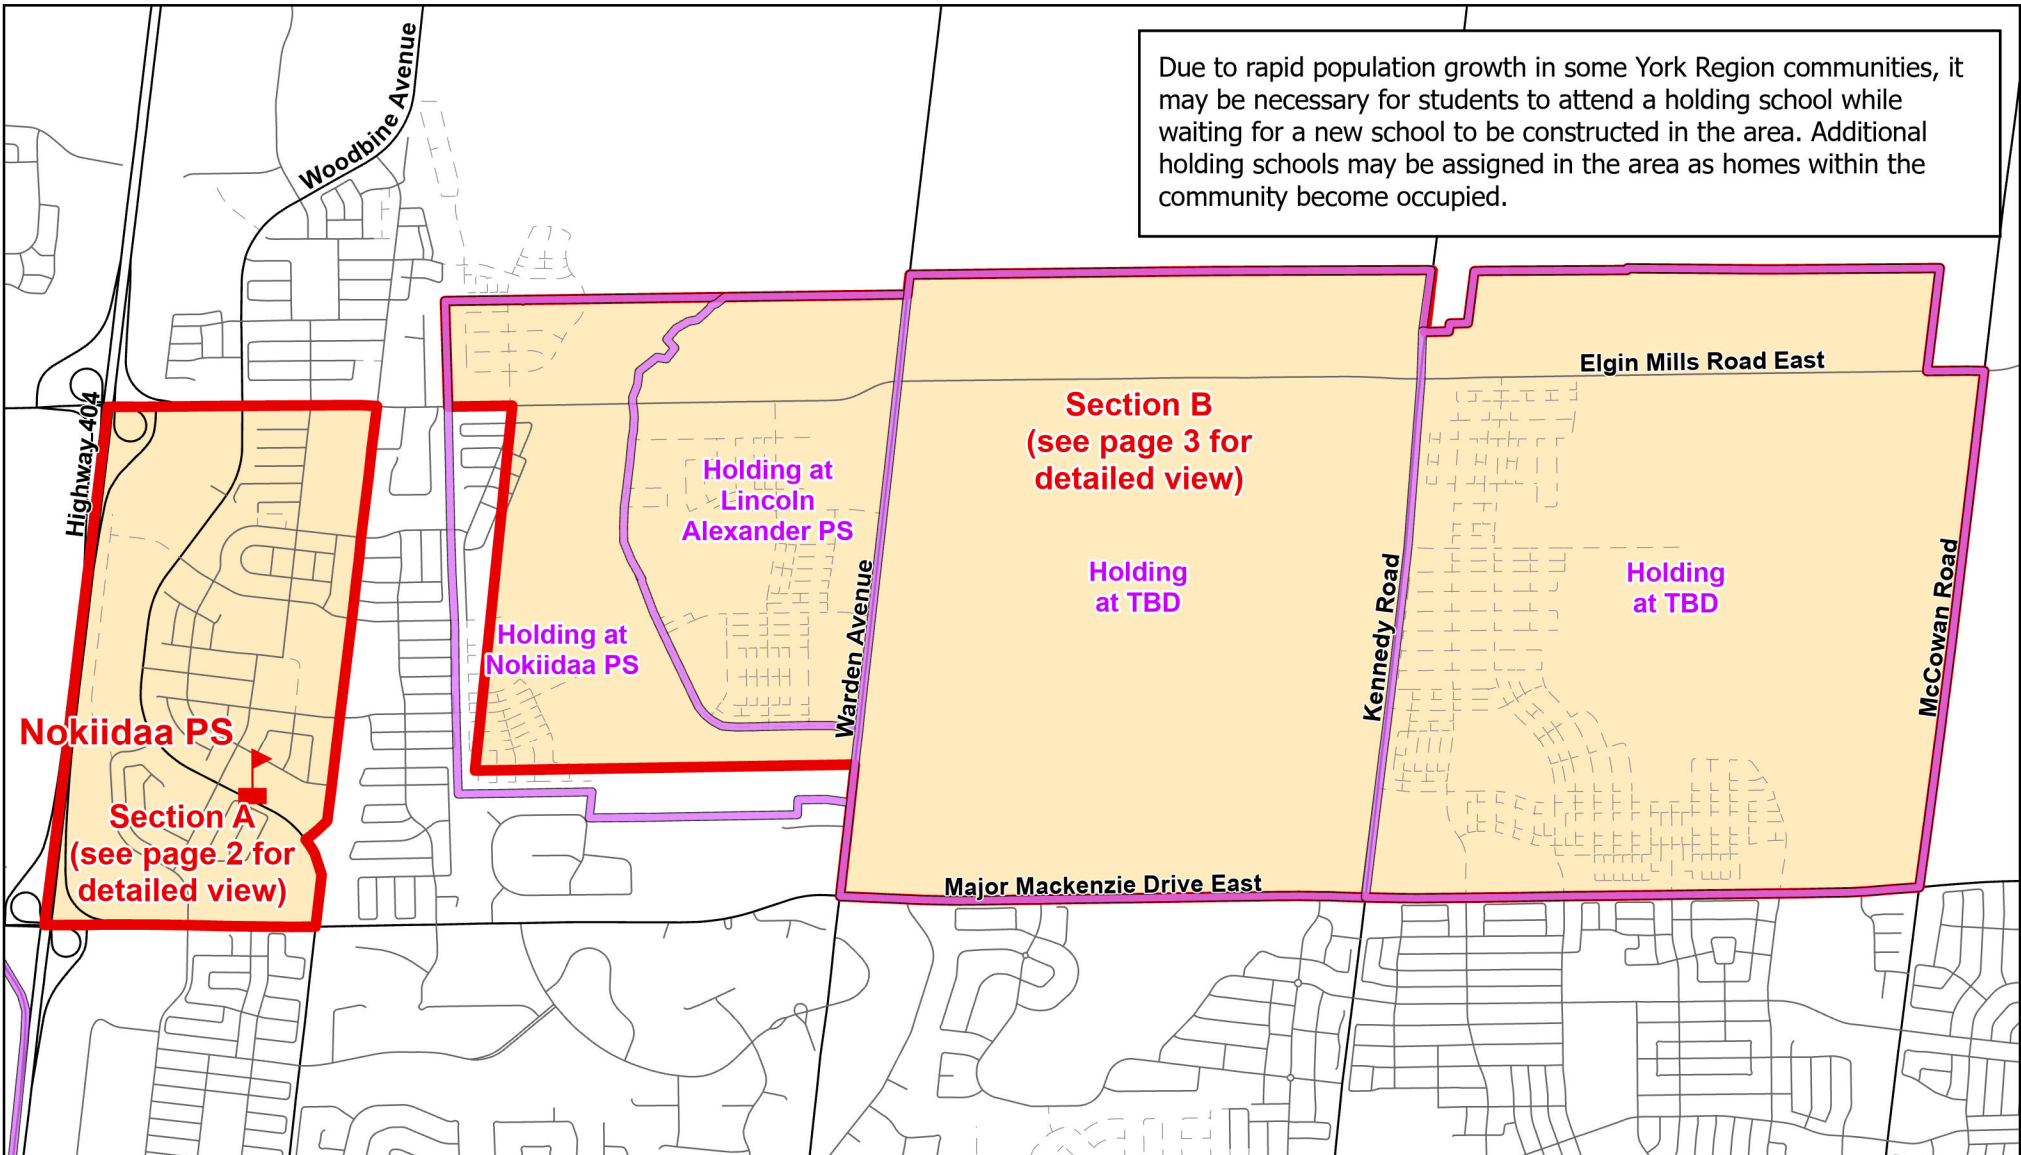

Nokiidaa PS (Section A - B), City of Markham

Due to rapid population growth in some York Region communities, it may be necessary for students to attend a holding school while waiting for a new school to be constructed in the area. Additional holding schools may be assigned in the area as homes within the community become occupied.

- Elementary School
- School Boundary
- Urban Road
- Holding Area
- Regional Road
- Railway
- Proposed Road

Notes

Students residing in new development areas north of Major Mackenzie Drive East and west of Warden Avenue will be held at Lincoln Alexander PS and Nokiidaa PS in Markham. Holding areas are subject to change. Please see maps for details.

Boundary Approved: March 2013

Map Updated: May 2024

Nokiidaa PS - Section A, City of Markham

Legend

-  Elementary School
-  School Boundary
-  Urban Road
-  Secondary School
-  Holding Area
-  Regional Road
-  Railway
-  Proposed Road

Map Updated: May 2024