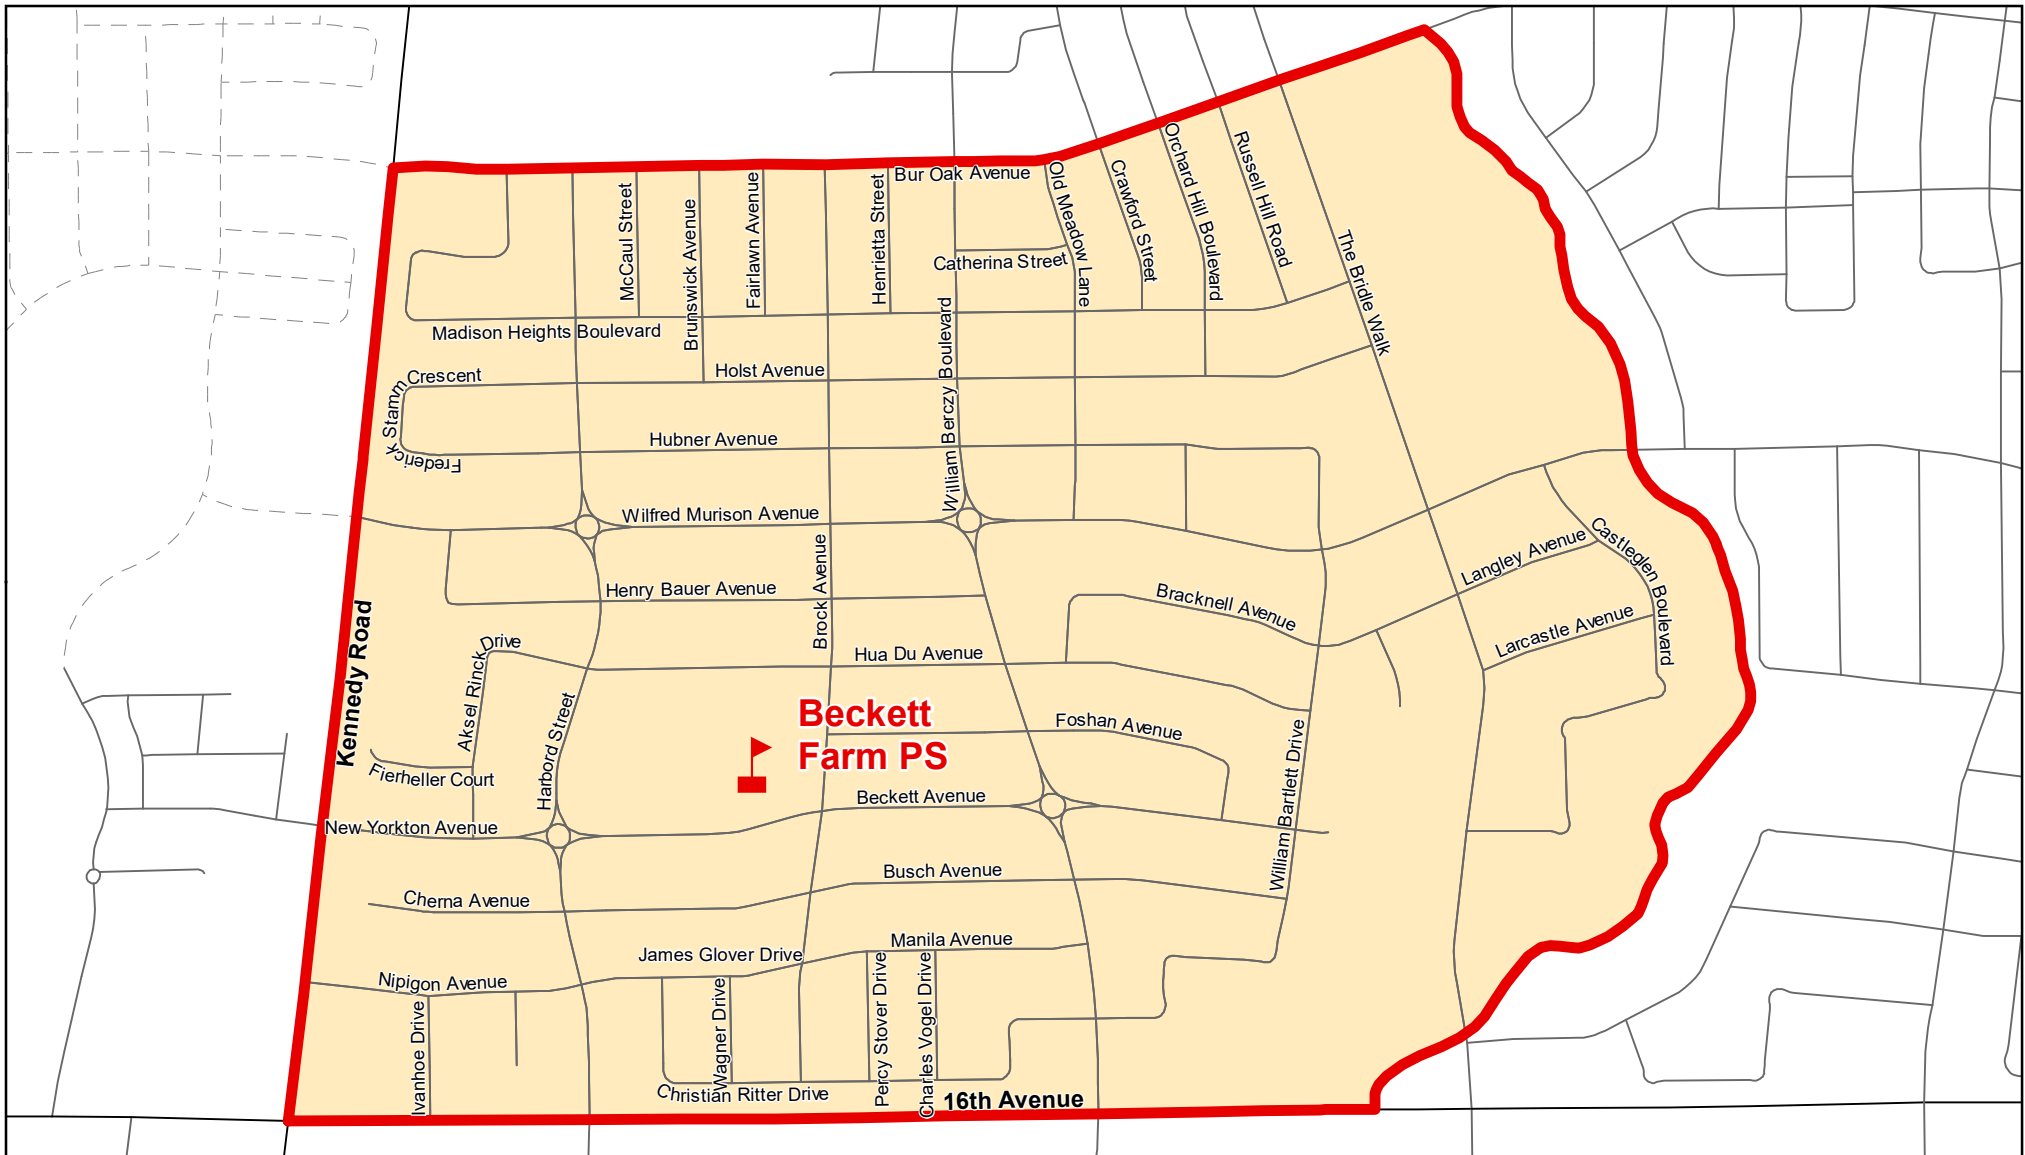

Beckett Farm PS, City of Markham

Legend

 Elementary School	 School Boundary	 Urban Road
 Secondary School	 Holding Area	 Regional Road
 Railway	 Proposed Road	

Notes

Boundary Approved: 1997

Map Updated: August 2019