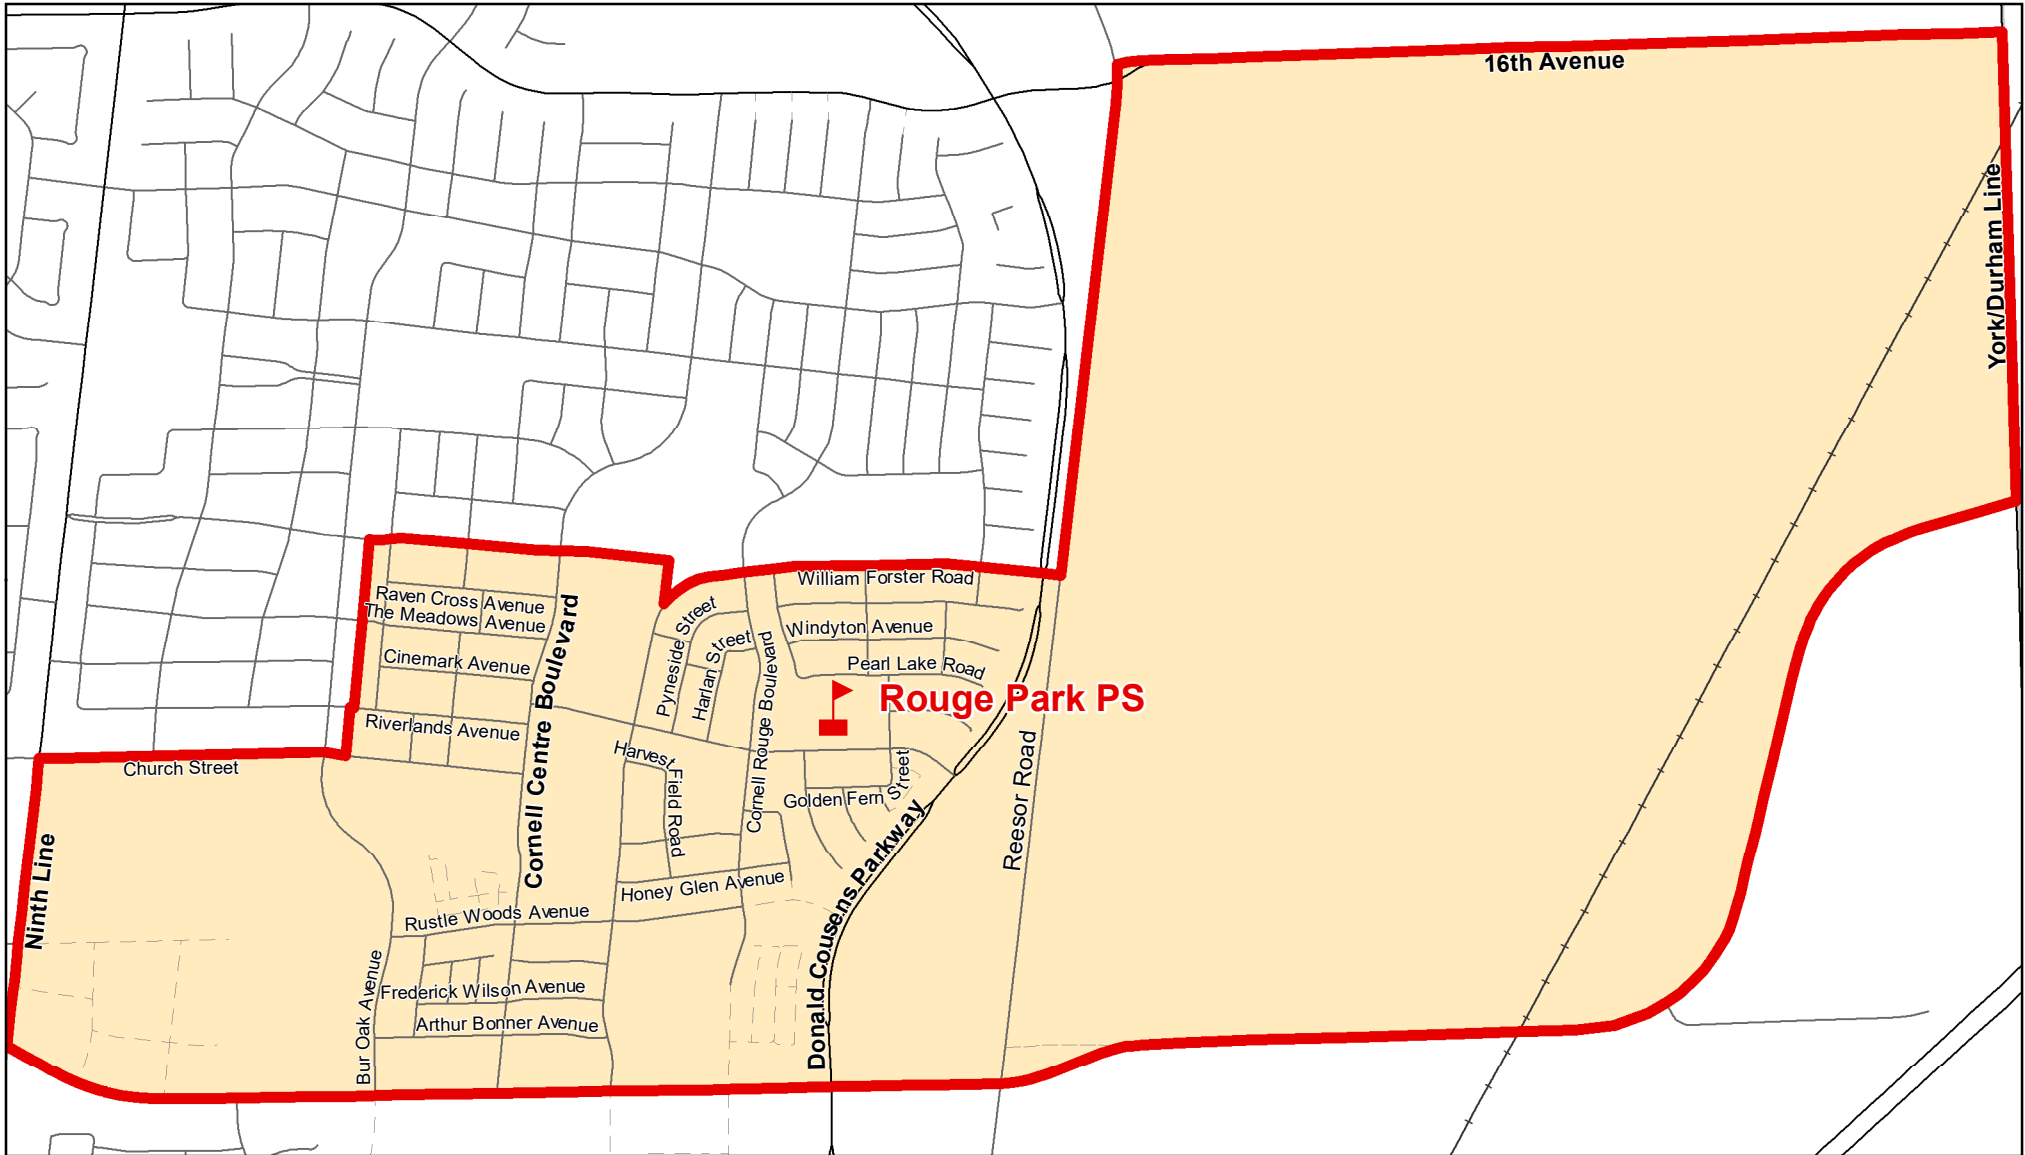

Rouge Park PS, City of Markham

Legend

 Elementary School	 School Boundary	 Urban Road
 Secondary School	 Holding Area	 Regional Road
	 Railway	 Proposed Road

Notes

Boundary Approved: 2011

Map Updated: August 2019