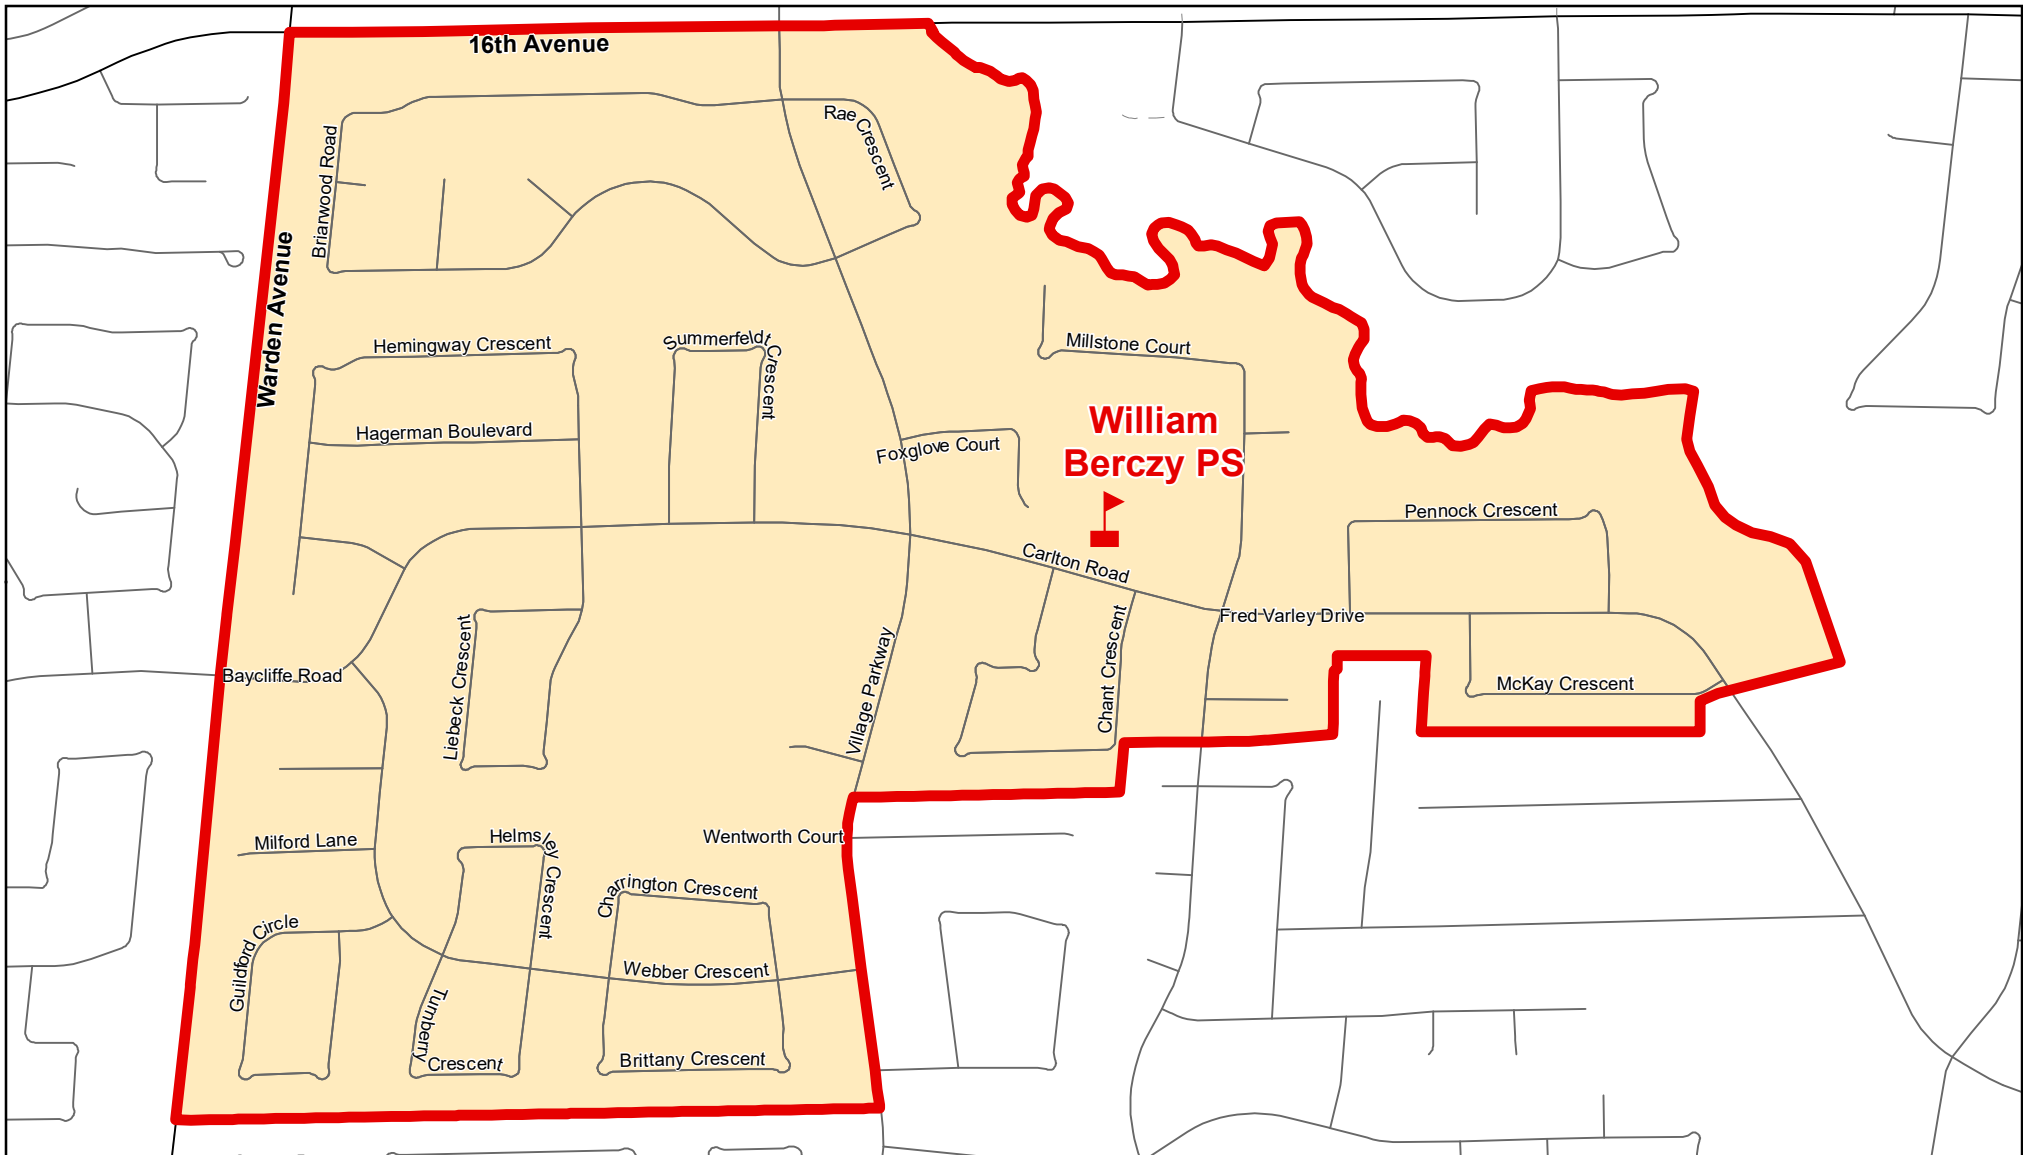

# William Berczy PS, City of Markham

**Legend**

 Elementary School	 School Boundary	 Urban Road
 Secondary School	 Holding Area	 Regional Road
 Railway	 Proposed Road	

**Notes**

**Boundary Approved: 1997**

**Map Updated: August 2019**