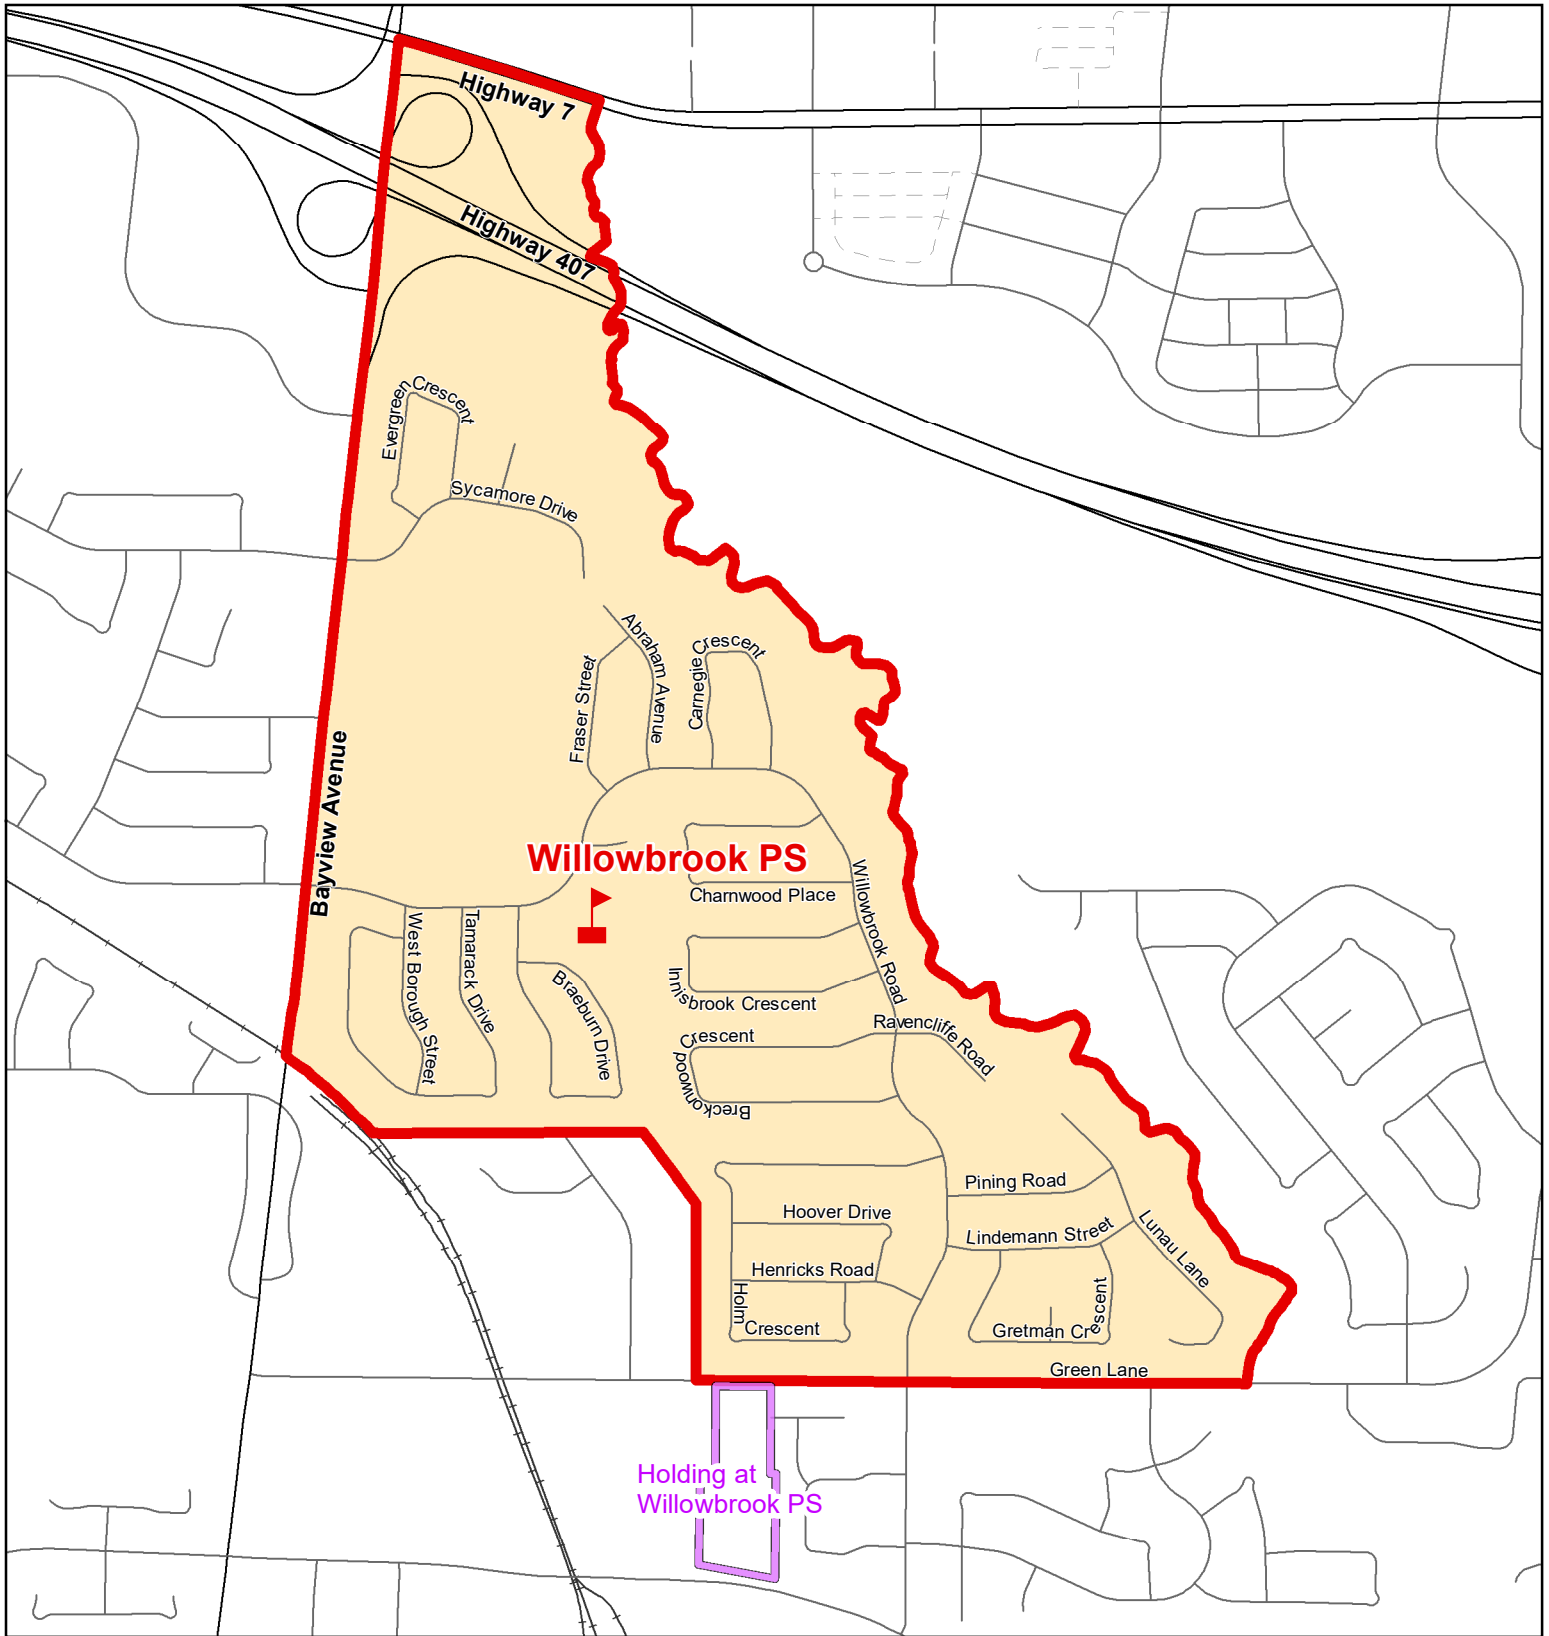

Willowbrook PS, City of Markham

Legend

- | | | | | | |
|---|-------------------|---|-----------------|---|---------------|
|  | Elementary School |  | School Boundary |  | Urban Road |
|  | Secondary School |  | Holding Area |  | Regional Road |
| | |  | Railway |  | Proposed Road |

Notes

Willowbrook PS accommodates Grades 4 to 8 students from Stornoway Crescent PS. A portion of the Johnsville Village PS boundary will be held at Willowbrook PS

Boundary Approved: 1997

Map Updated: June 2021