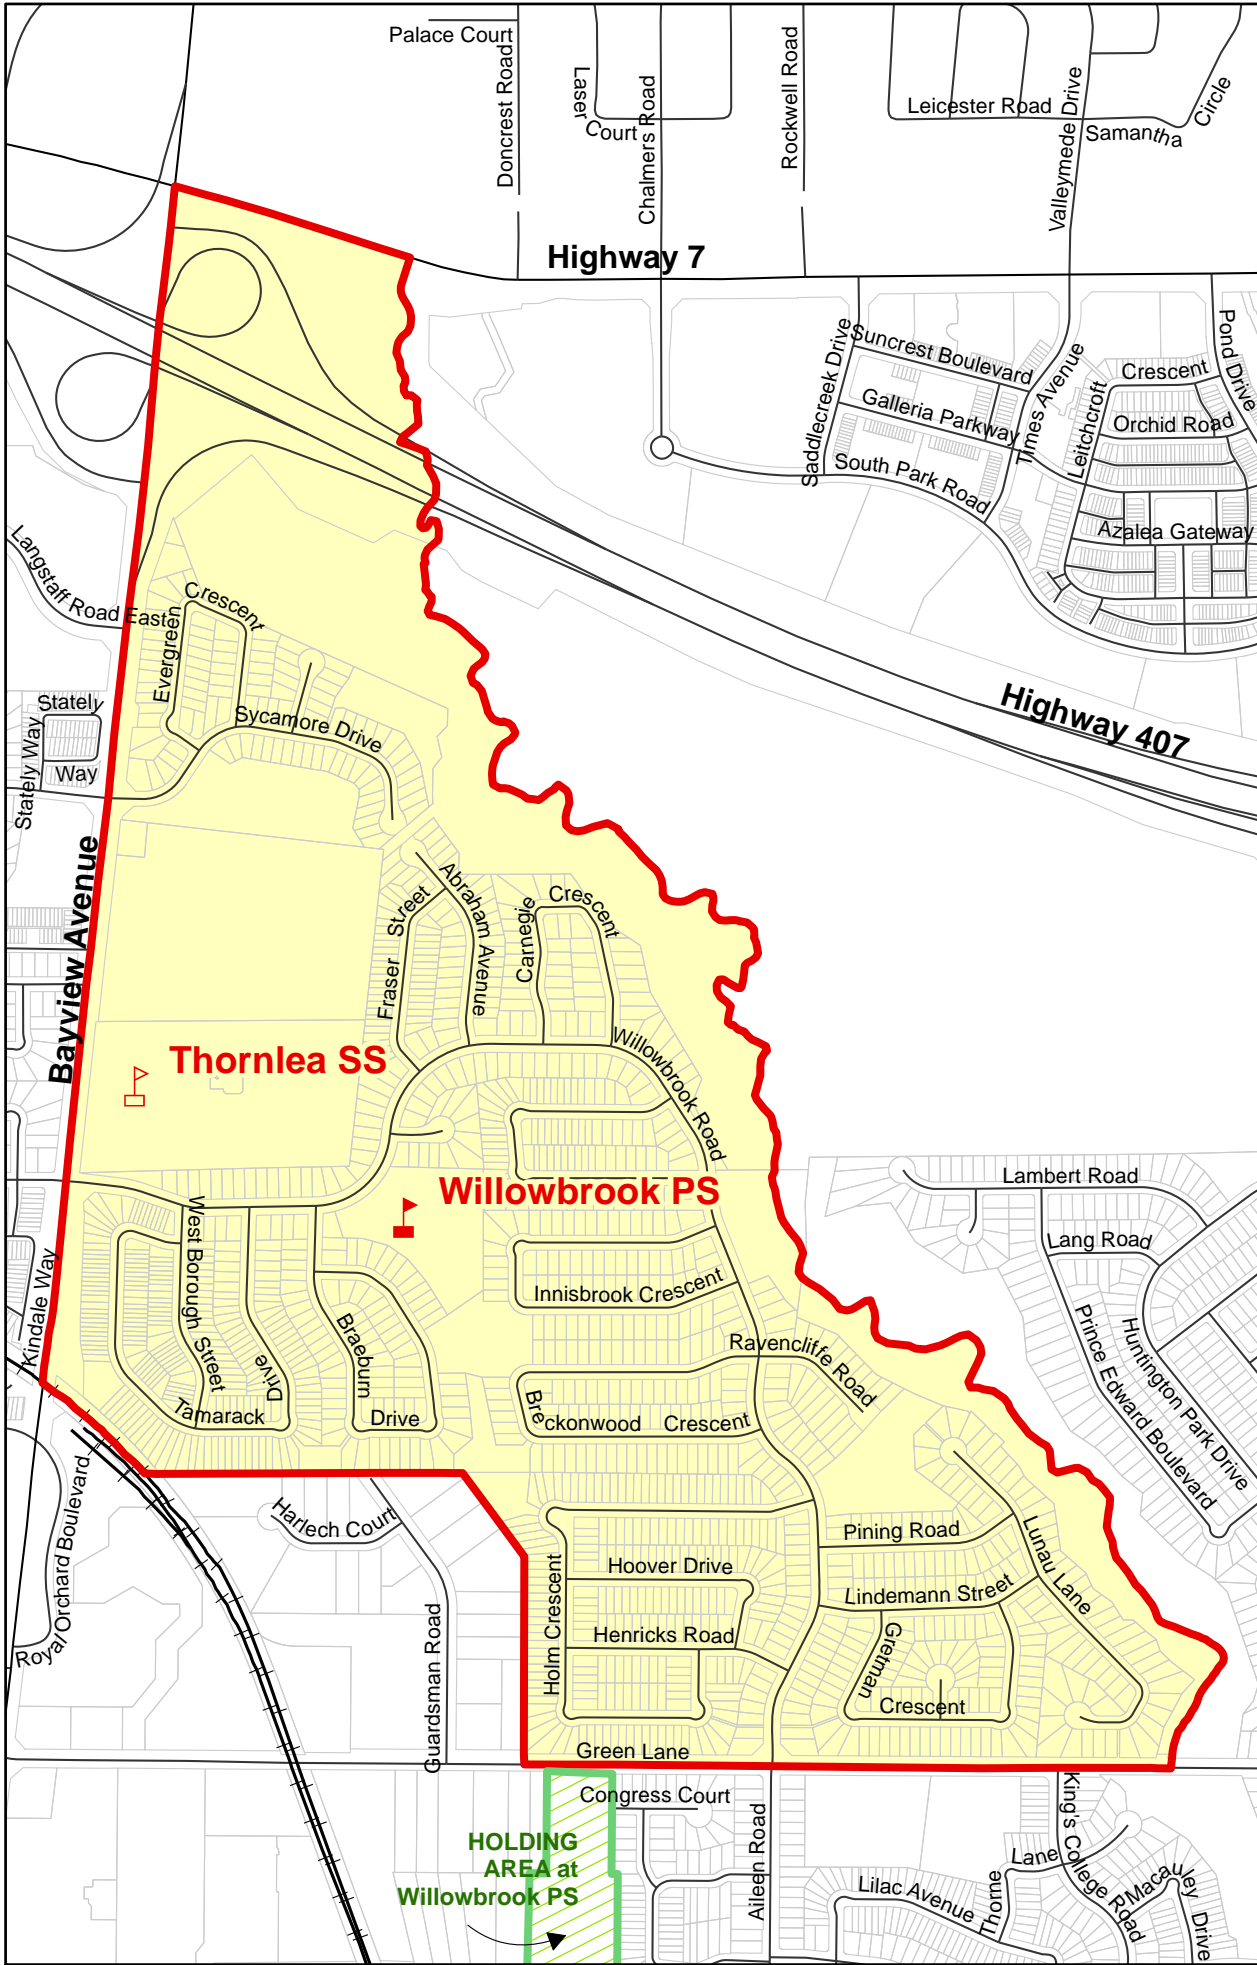

Willowbrook PS, City of Markham

Legend

- Elementary School
- Secondary School
- School Boundary
- Parcel
- Road
- Proposed Road
- Railway
- Creek/River
- Holding Area

Markham Elementary School Boundaries

Notes

Willowbrook PS accommodates Grade 7 and 8 students from Stornoway Crescent PS.

Willowbrook PS is holding new development from Johnsville Village PS. See map for details.

Boundary Approved: 1997
 Map Updated: May 2017