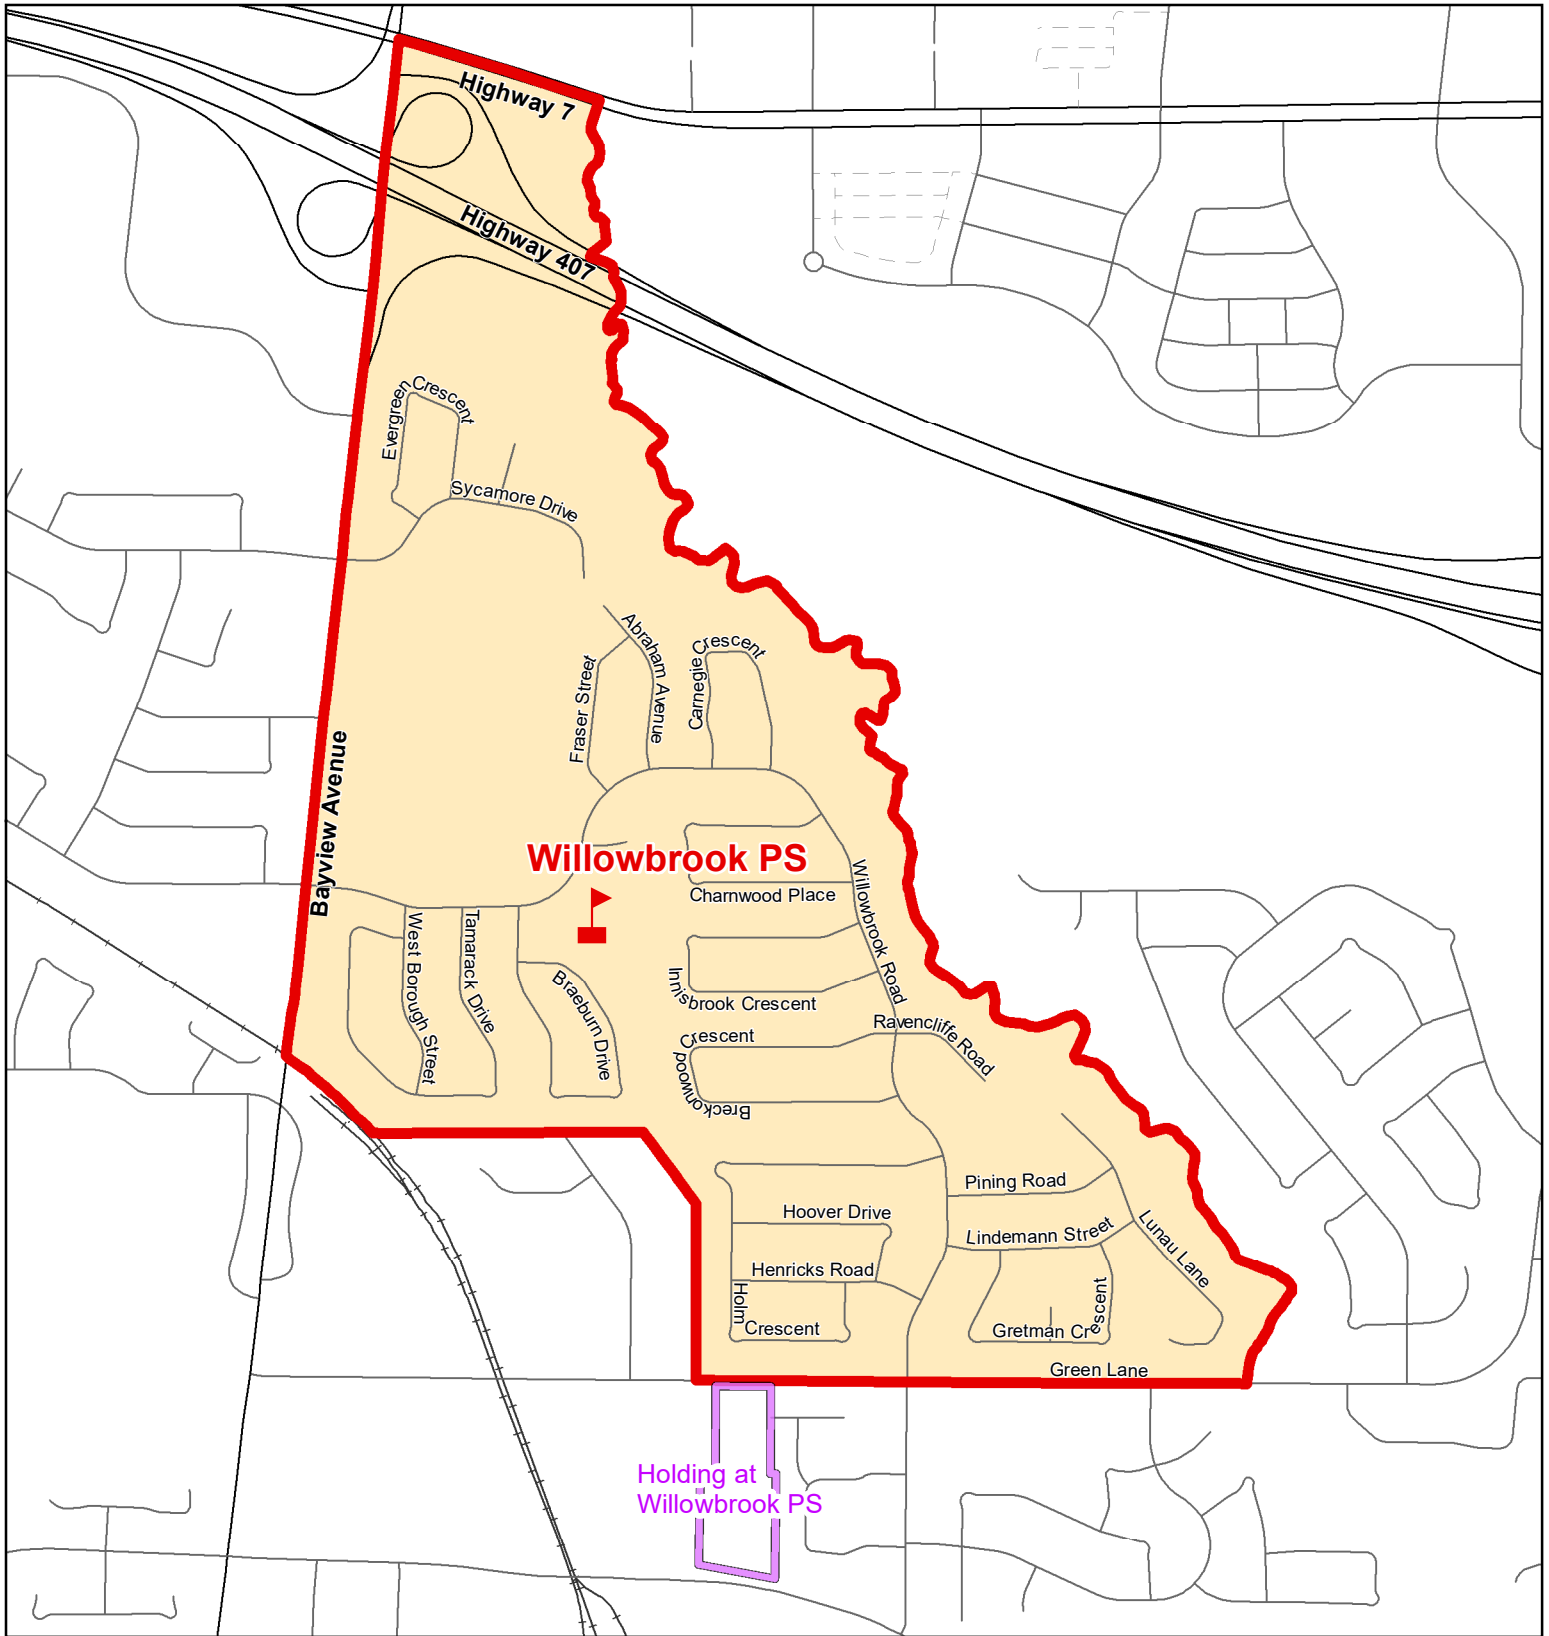

Willowbrook PS, City of Markham

Legend

- | | | |
|---|---|---|
|  Elementary School |  School Boundary |  Urban Road |
|  Secondary School |  Holding Area |  Regional Road |
|  Railway |  Proposed Road | |

Notes

Willowbrook PS accommodates Grades 7 to 8 students from Stornoway Crescent PS. A portion of the Johnsville Village PS boundary will be held at Willowbrook PS

Boundary Approved: 1997

Map Updated: August 2019