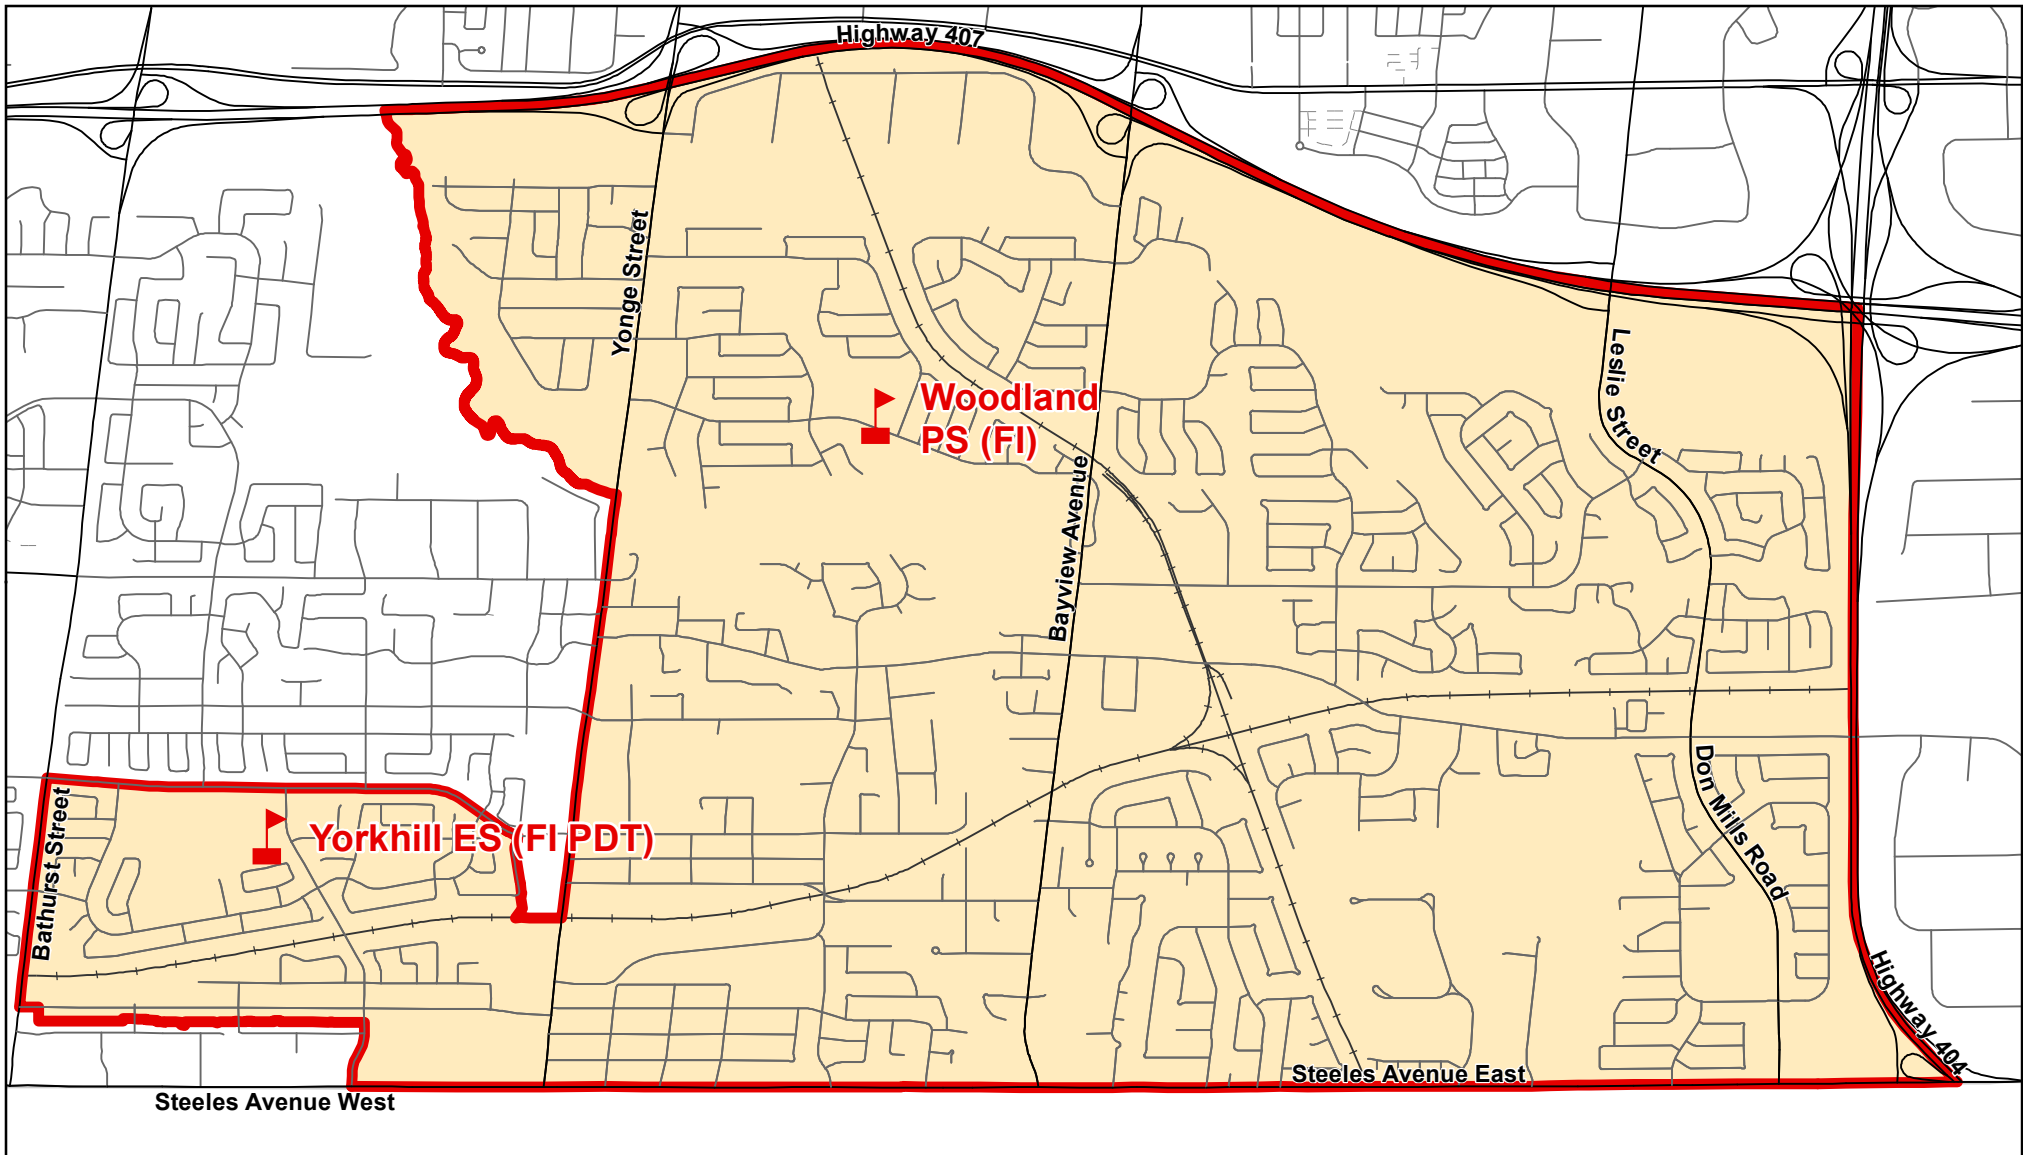

Woodland PS, City of Markham (French Immersion)

Legend

 Elementary School	 School Boundary	 Urban Road	
 Secondary School	 Holding Area	 Regional Road	
	 Railway	 Proposed Road	

Notes

PDT = Primary Dual Track
 A complete list of feeder schools can be found at
<http://www.yrdsb.ca/Programs/fi/Pages/Program-Locations.aspx>

Boundary Approved: April 2015

Map Updated: August 2019