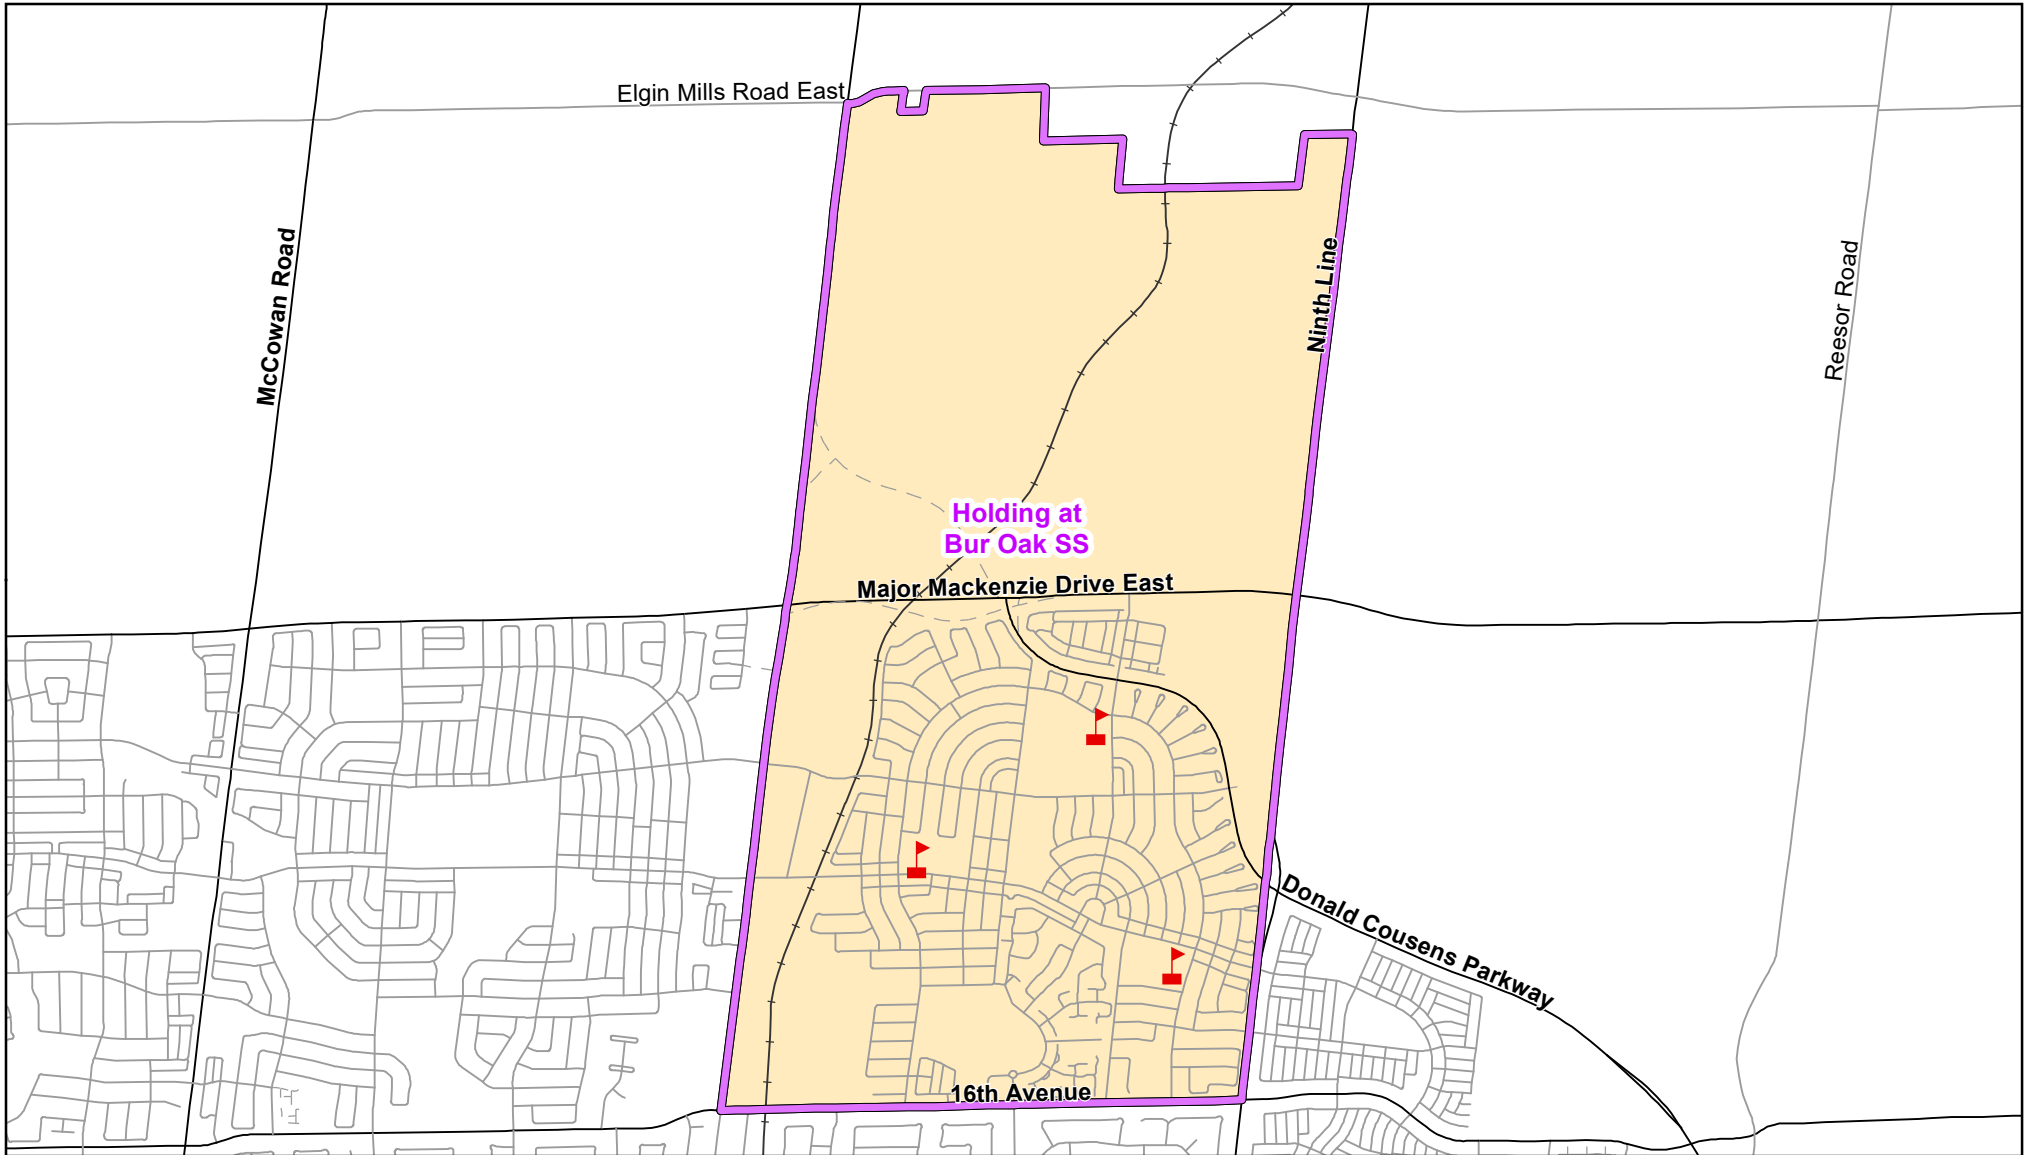

Unnamed Greensborough SS, City of Markham

Legend

- | | | |
|---|---|---|
|  Elementary School |  School Boundary |  Urban Road |
|  Secondary School |  Holding Area |  Regional Road |
| |  Railway |  Proposed Road |

Notes

Students living in the Unnamed Greensborough SS boundary have been designated to hold at Bur Oak SS. Please see map for details.

Boundary Approved: 2002

Map Updated: August 2019