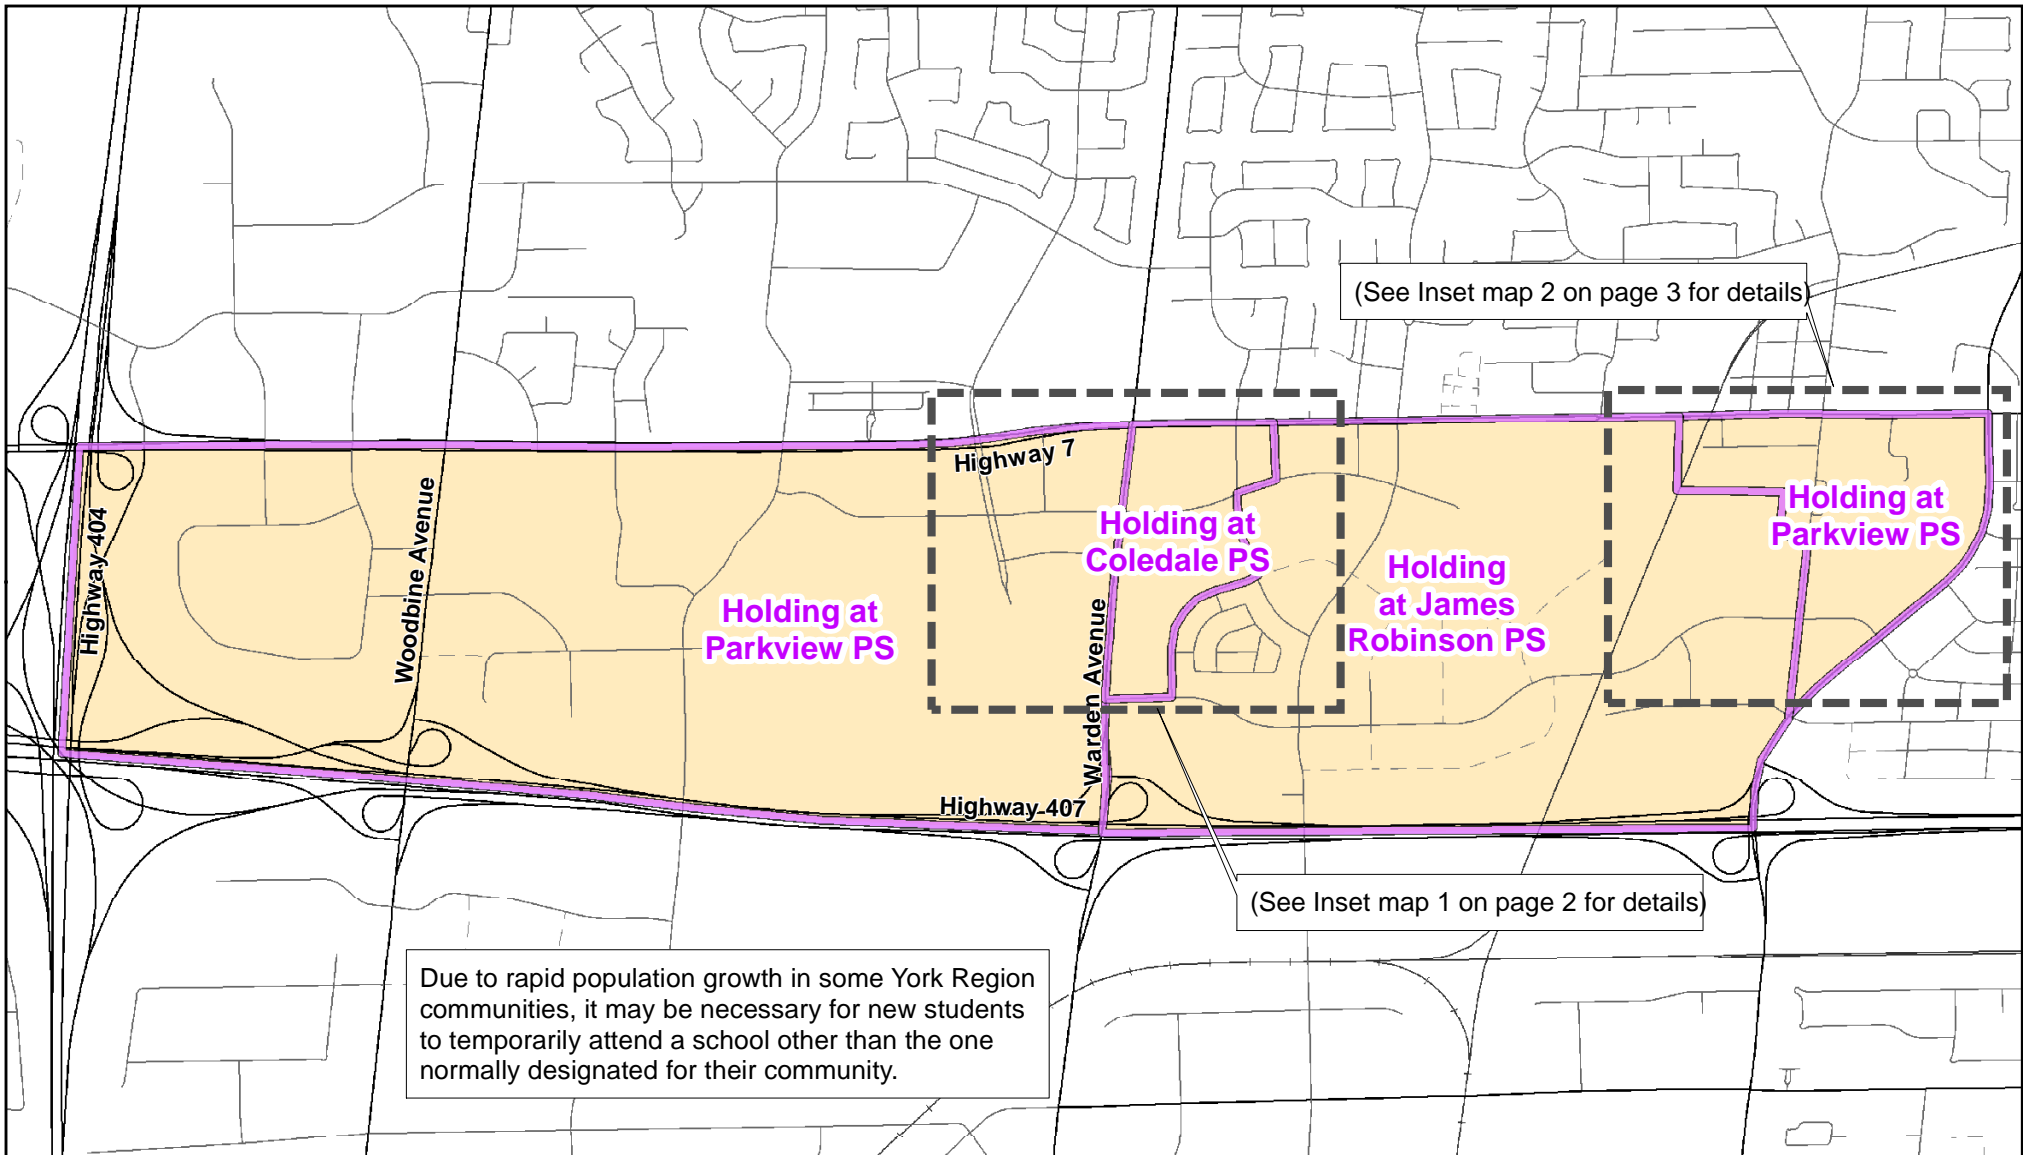

# Unnamed Markham Centre ES, City of Markham

Legend	
Elementary School	 School Boundary
Secondary School	 Holding Area
	 Urban Road
	 Regional Road
	 Railway
	 Proposed Road

**Notes**

Students living in the Unnamed Markham Centre ES boundary have been designated to hold at Coledale PS, James Robinson PS and Parkview PS. Please see map for details.

**Boundary Approved: June 2013**

**Map Updated: November 2021**

Map Updated: November 2021