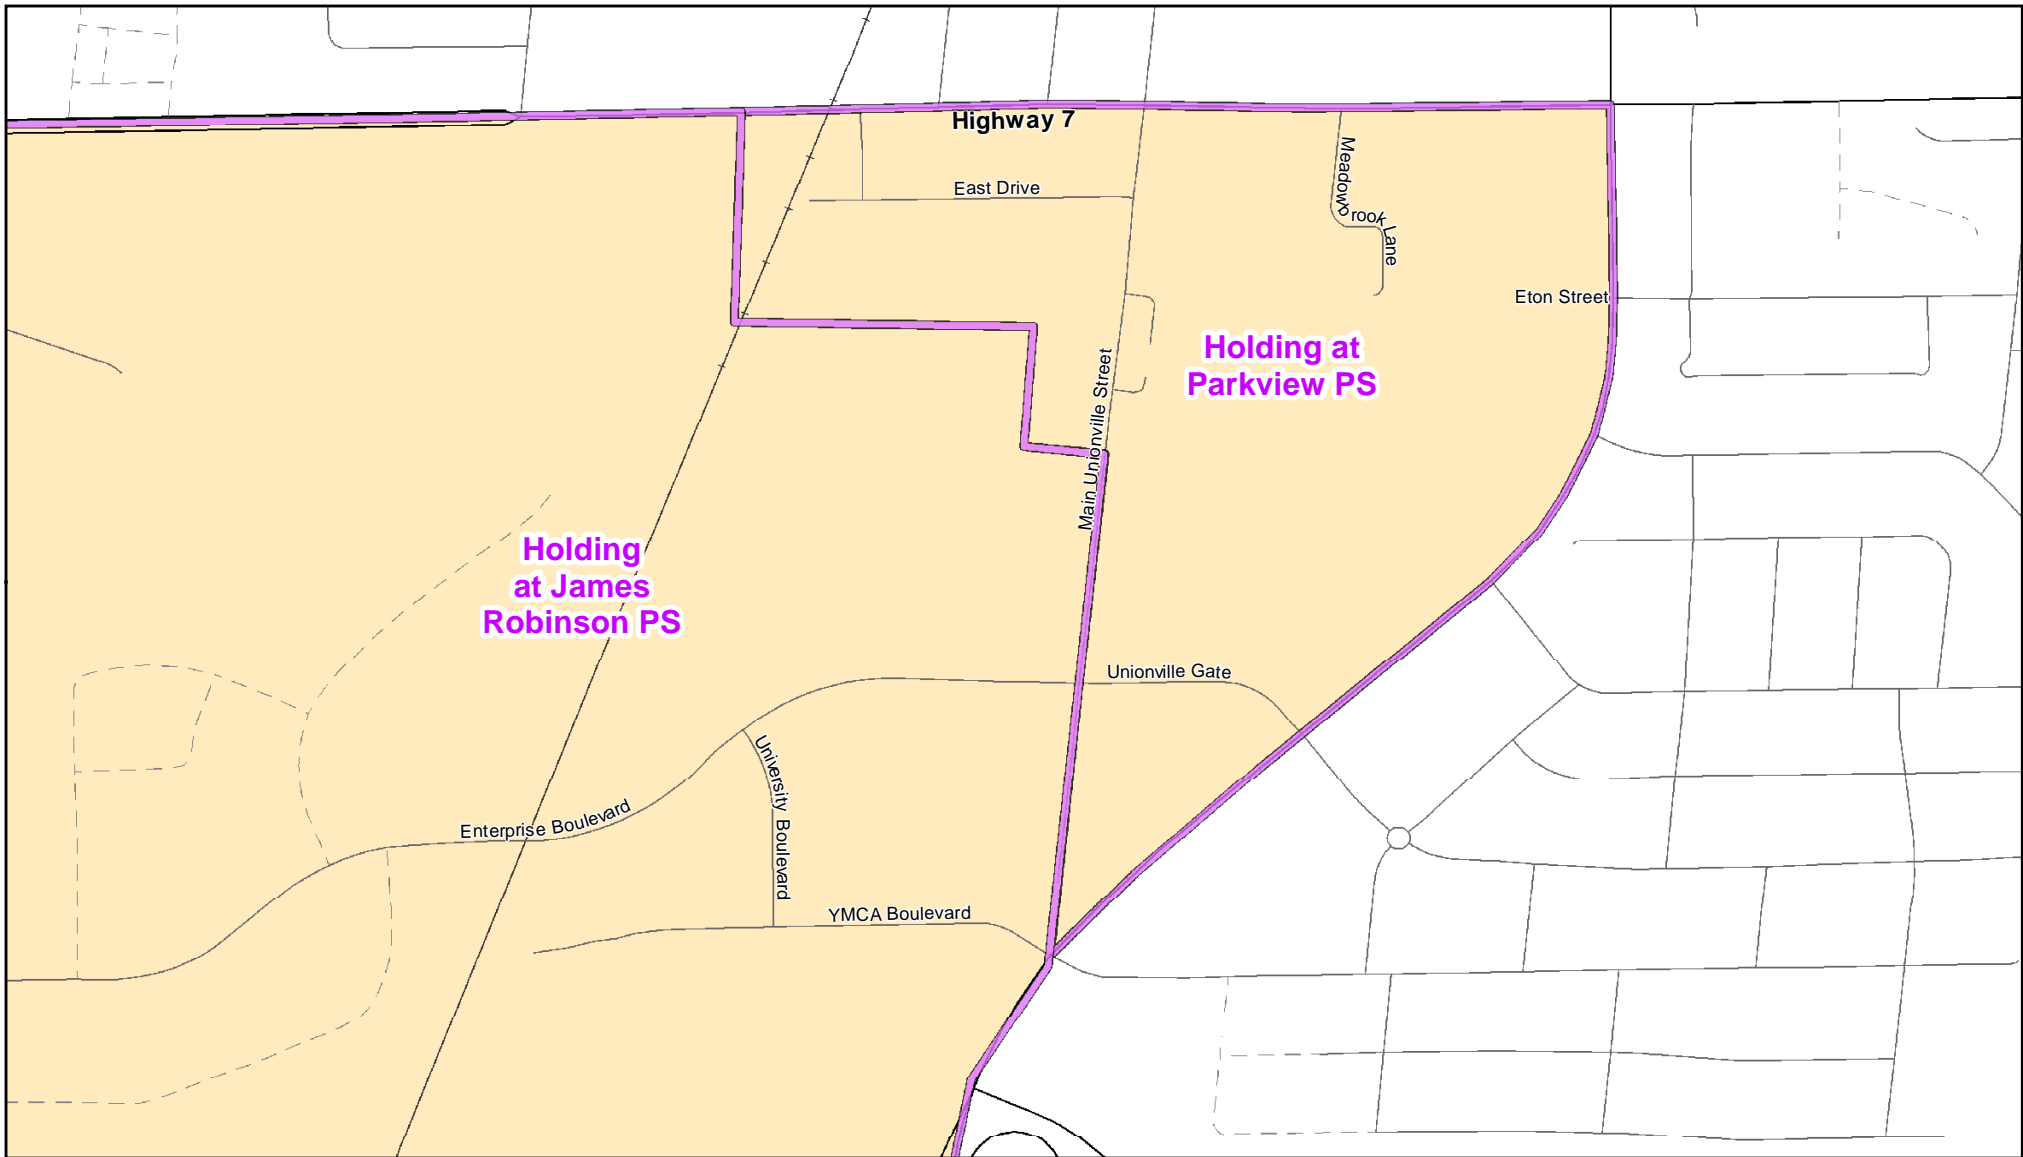

Unnamed Markham Centre ES (Inset Map 2), City of Markham

Legend

	Elementary School		School Boundary		Urban Road
	Secondary School		Holding Area		Regional Road
			Railway		Proposed Road

Notes

Students living in the Unnamed Markham Centre ES boundary have been designated to hold at Coledale PS, James Robinson PS and Parkview PS. Please see map for details.

Boundary Approved: June 2013

Map Updated: November 2021