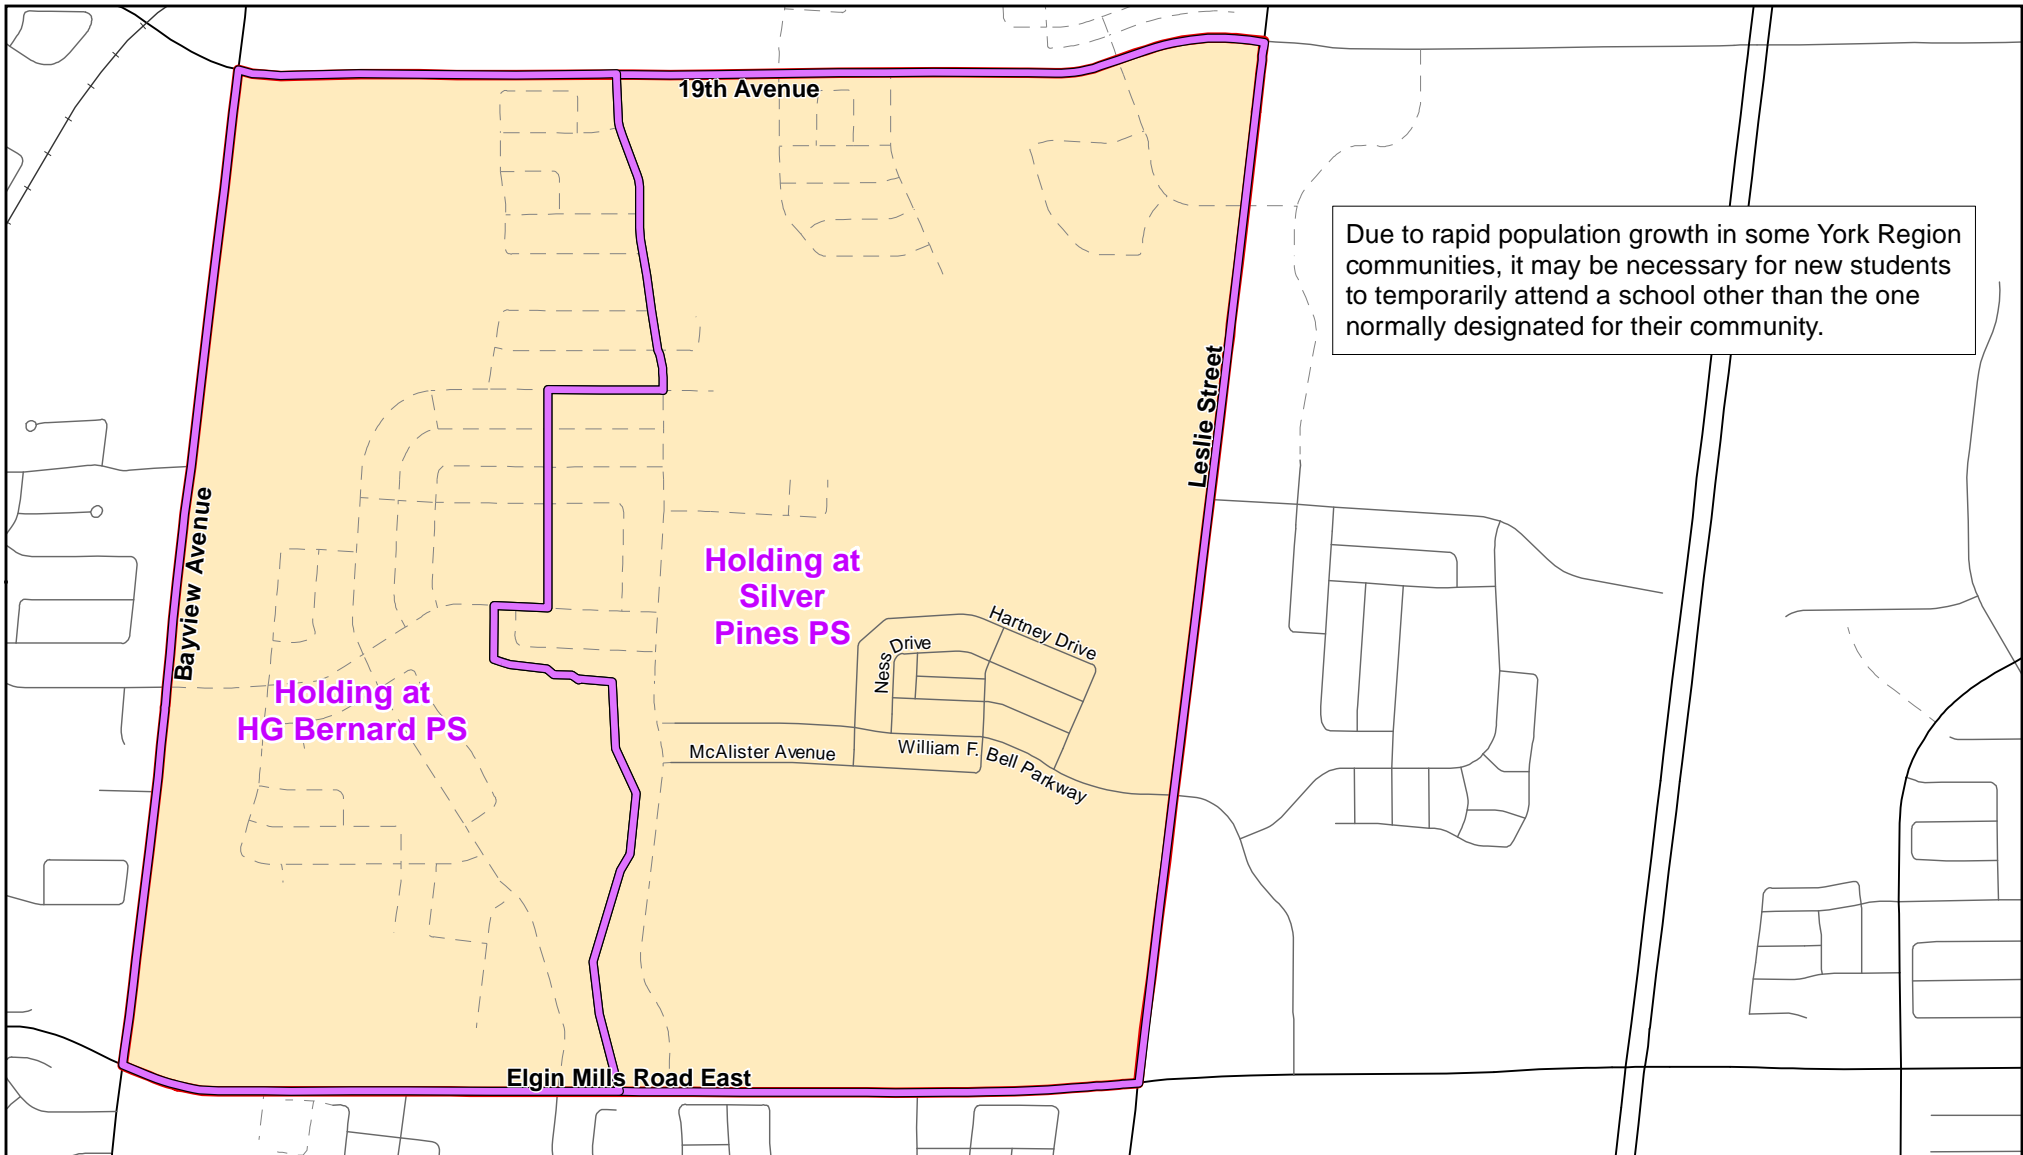

Unnamed North Leslie ES, City of Richmond Hill

Legend

 Elementary School	 School Boundary	 Urban Road	
 Secondary School	 Holding Area	 Regional Road	
	 Railway	 Proposed Road	

Notes

Students living in the Unnamed North Leslie ES boundary have been designated to hold at Silver Pines PS and HG Bernard PS. Please see map for details.

Boundary Approved: June 2013

Map Updated: June 2022