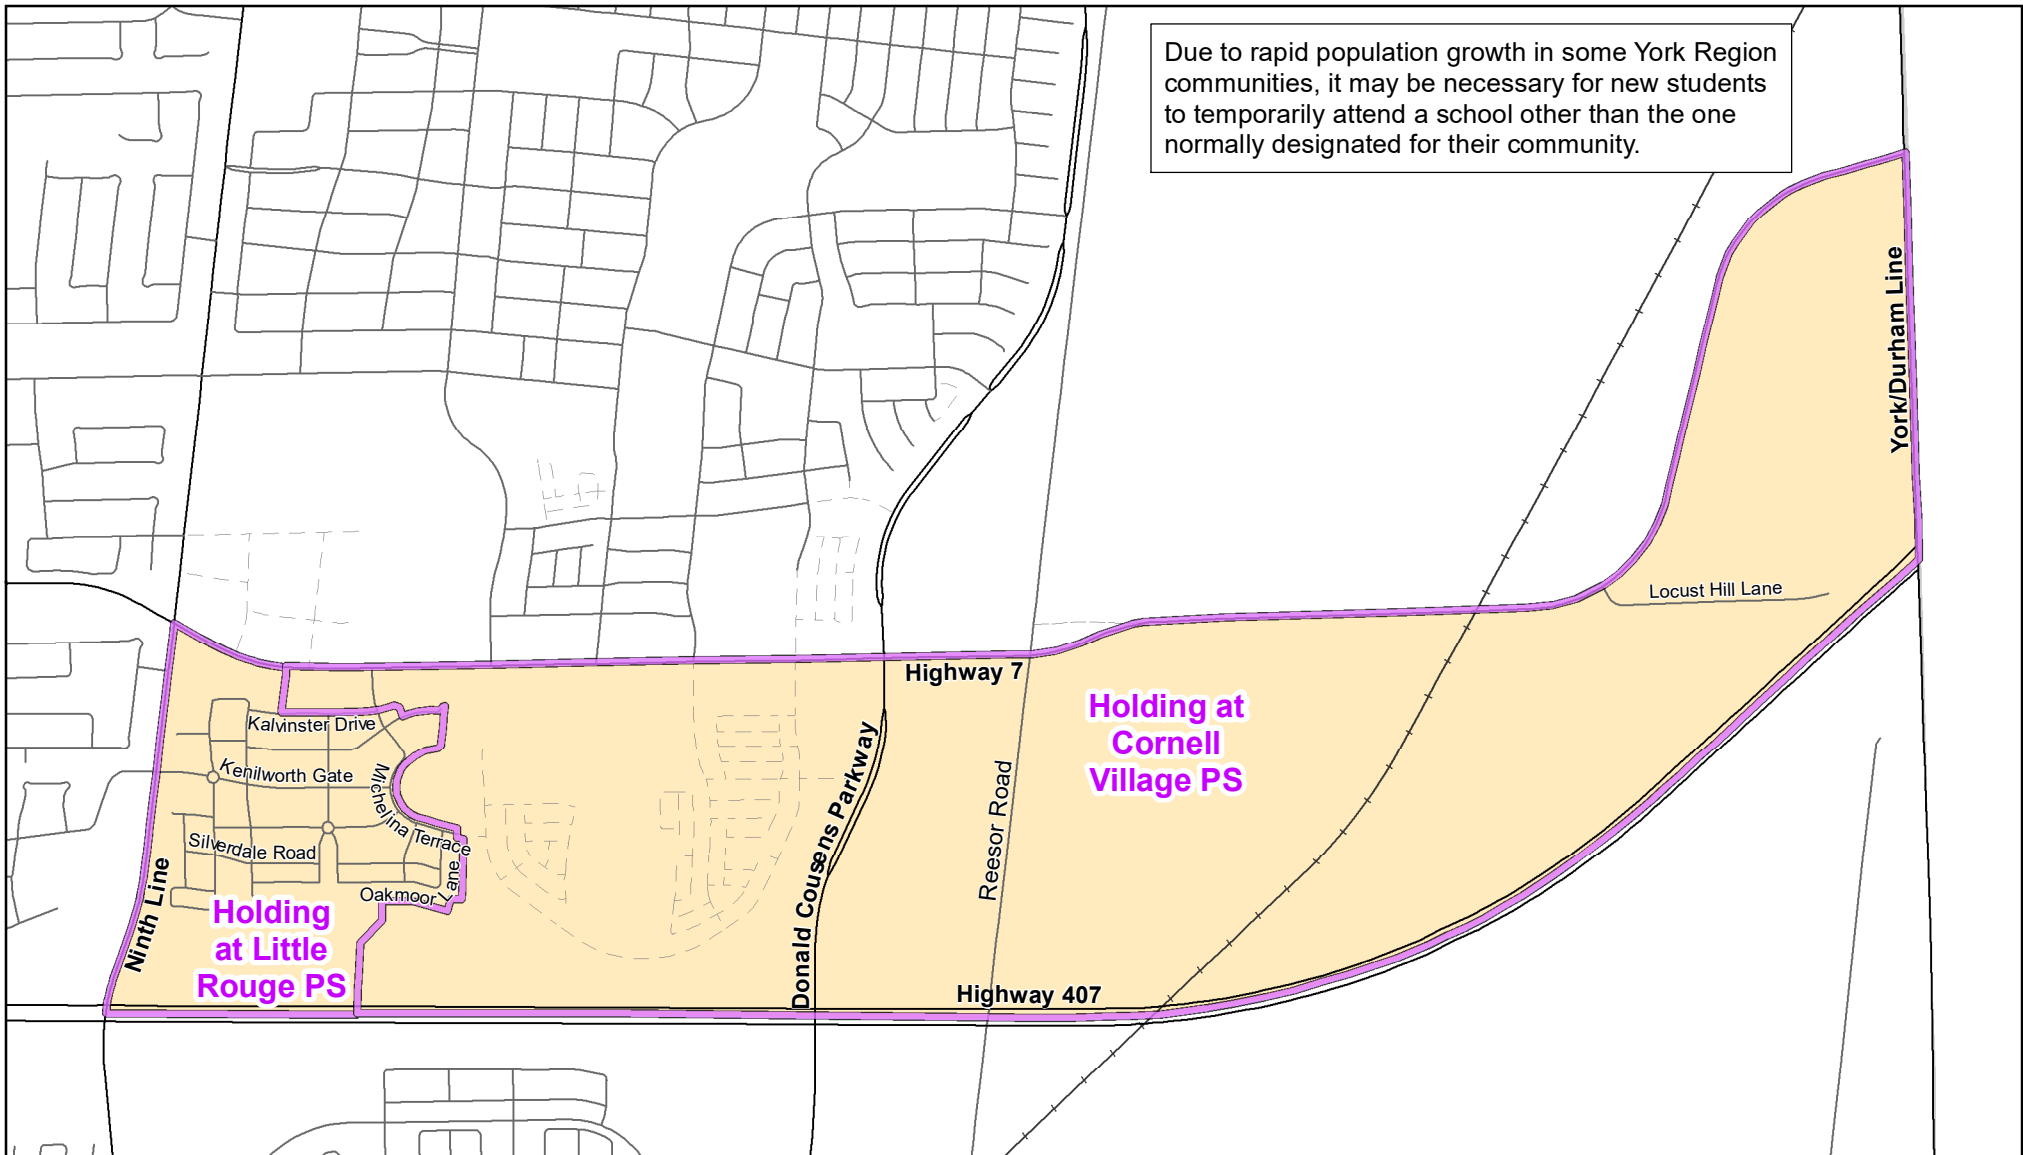

# Unnamed Cornell #5 ES, City of Markham

Due to rapid population growth in some York Region communities, it may be necessary for new students to temporarily attend a school other than the one normally designated for their community.

**Legend**

|  |   |   |   |
|--|---|---|---|
|  Elementary School |  School Boundary |  Urban Road    |  |
|  Secondary School  |  Holding Area    |  Regional Road |   |
|  |  Railway         |  Proposed Road |   |

**Notes**

Students living in the Unnamed Cornell #5 ES boundary have been designated to hold at Cornell Village PS and Little Rouge PS, Please see map for details.

**Boundary Approved: March 2014**

**Map Updated: August 2019**