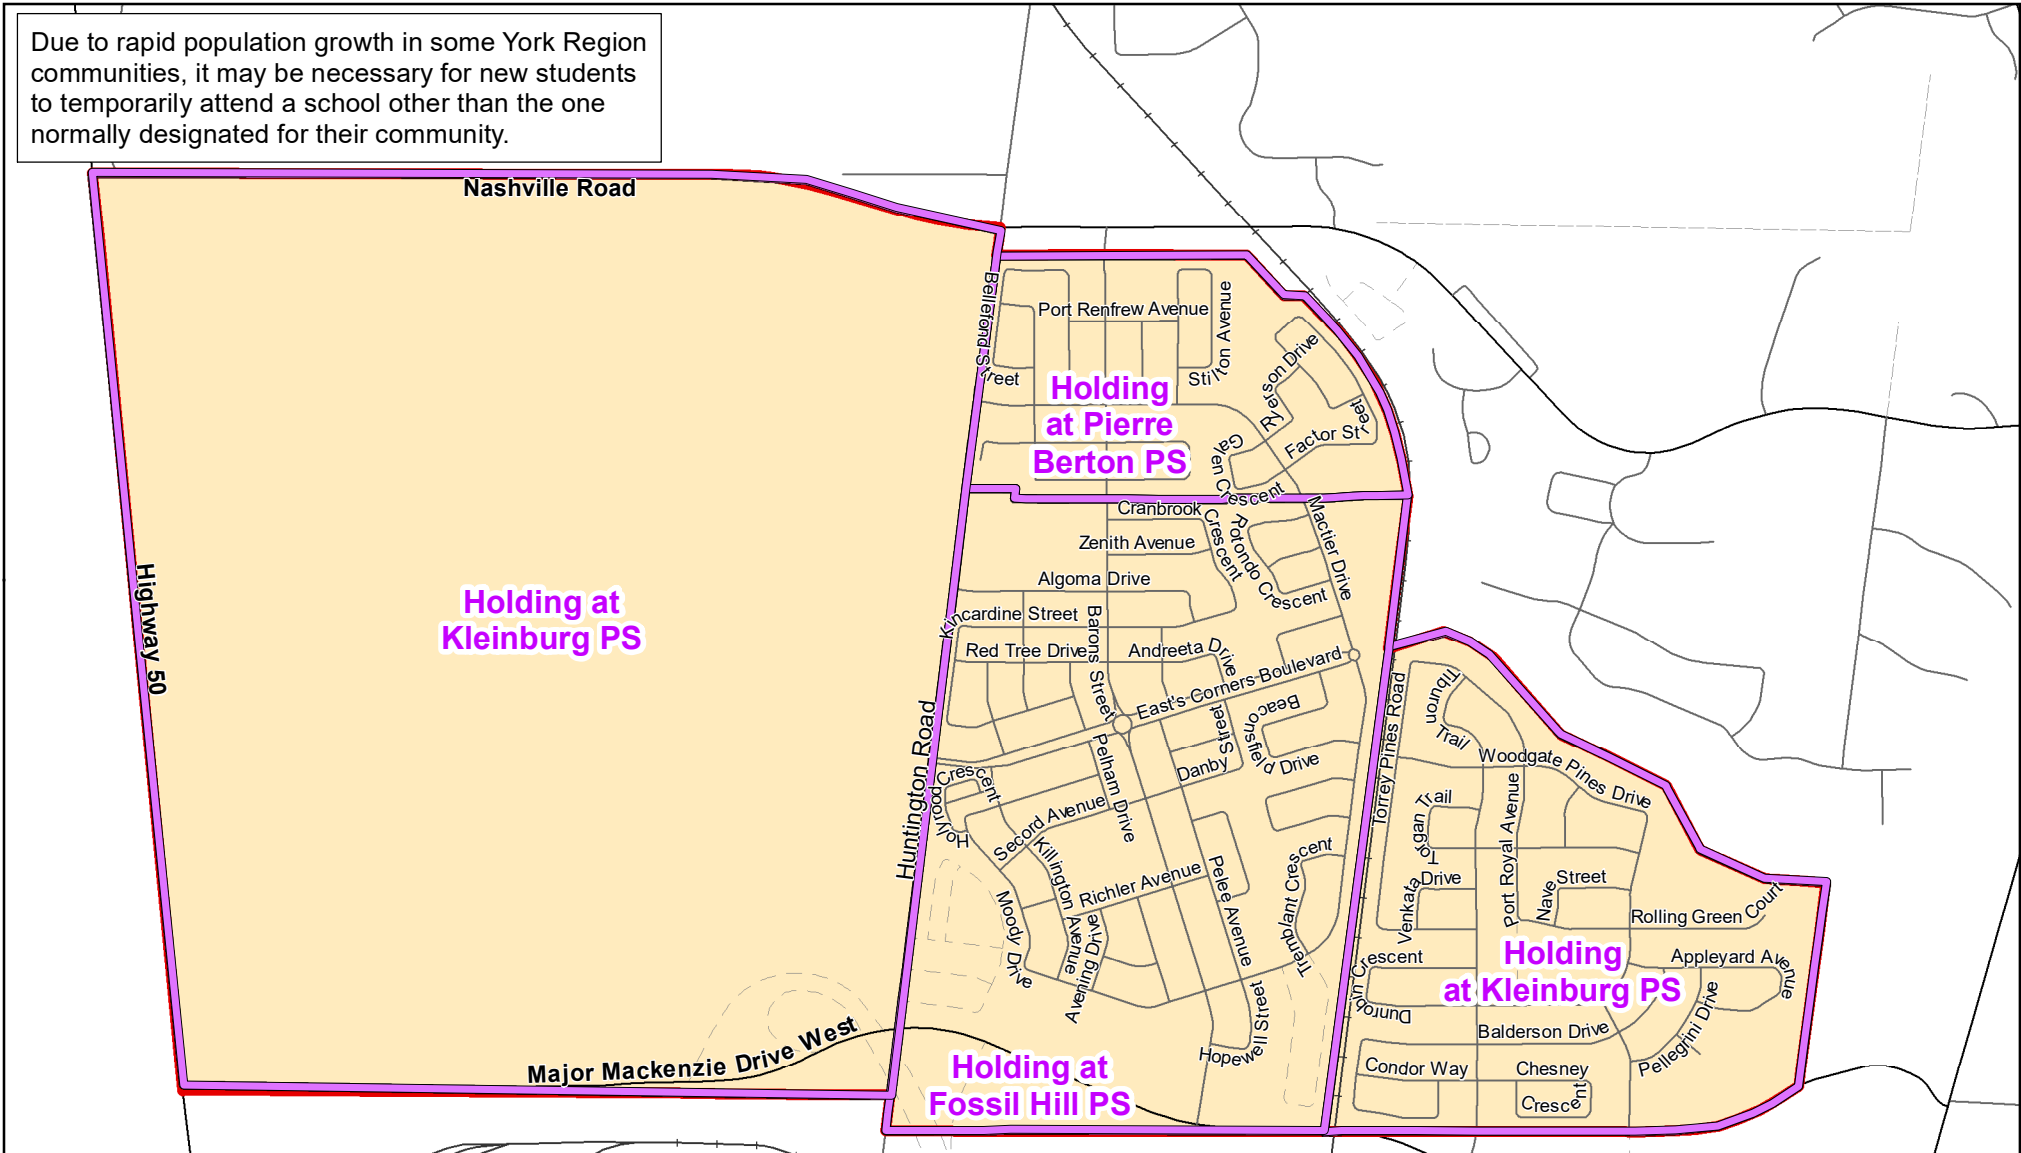

Unnamed Kleinburg Nashville ES, City of Vaughan

Due to rapid population growth in some York Region communities, it may be necessary for new students to temporarily attend a school other than the one normally designated for their community.

Legend

	Elementary School		School Boundary		Urban Road
	Secondary School		Holding Area		Regional Road
			Railway		Proposed Road

Notes

Students living in the Unnamed Kleinburg Nashville ES boundary have been designated to hold at Fossil Hill PS, Kleinburg PS, and Pierre Berton PS. Please see map for details.

Boundary Approved: May 2022

Map Updated: August 2022