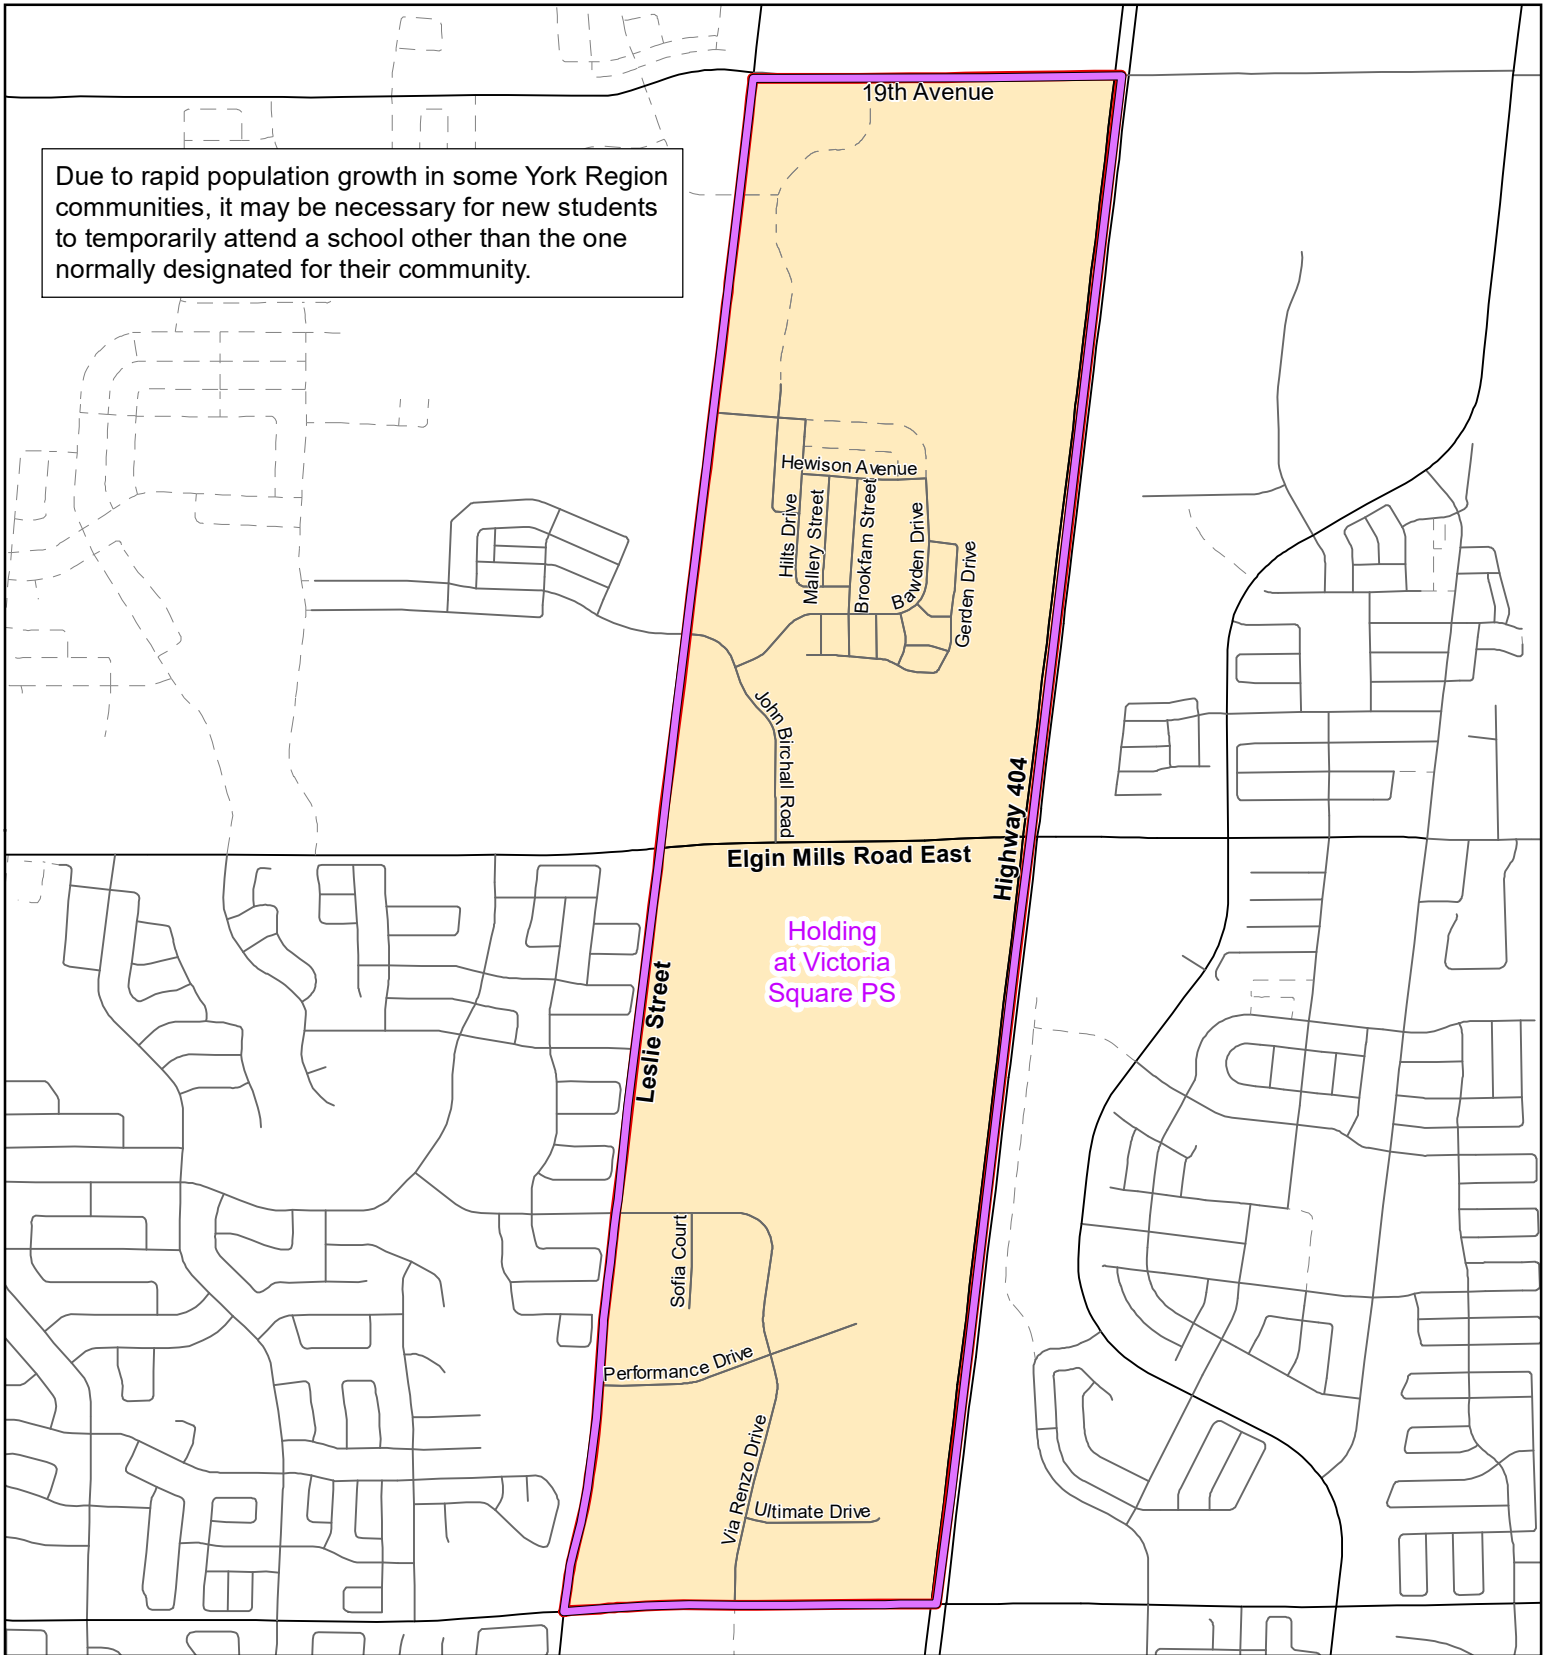

Unnamed North Leslie East ES, City of Richmond Hill

Due to rapid population growth in some York Region communities, it may be necessary for new students to temporarily attend a school other than the one normally designated for their community.

Legend

- | | | |
|---|---|---|
|  Elementary School |  School Boundary |  Urban Road |
|  Secondary School |  Holding Area |  Regional Road |
|  Railway |  Proposed Road | |

Notes

Students living in the Unnamed North Leslie East ES boundary have been designated to hold at Victoria Square PS. Please see map for details.

Boundary Approved: April 2020

Map Updated: April 2020