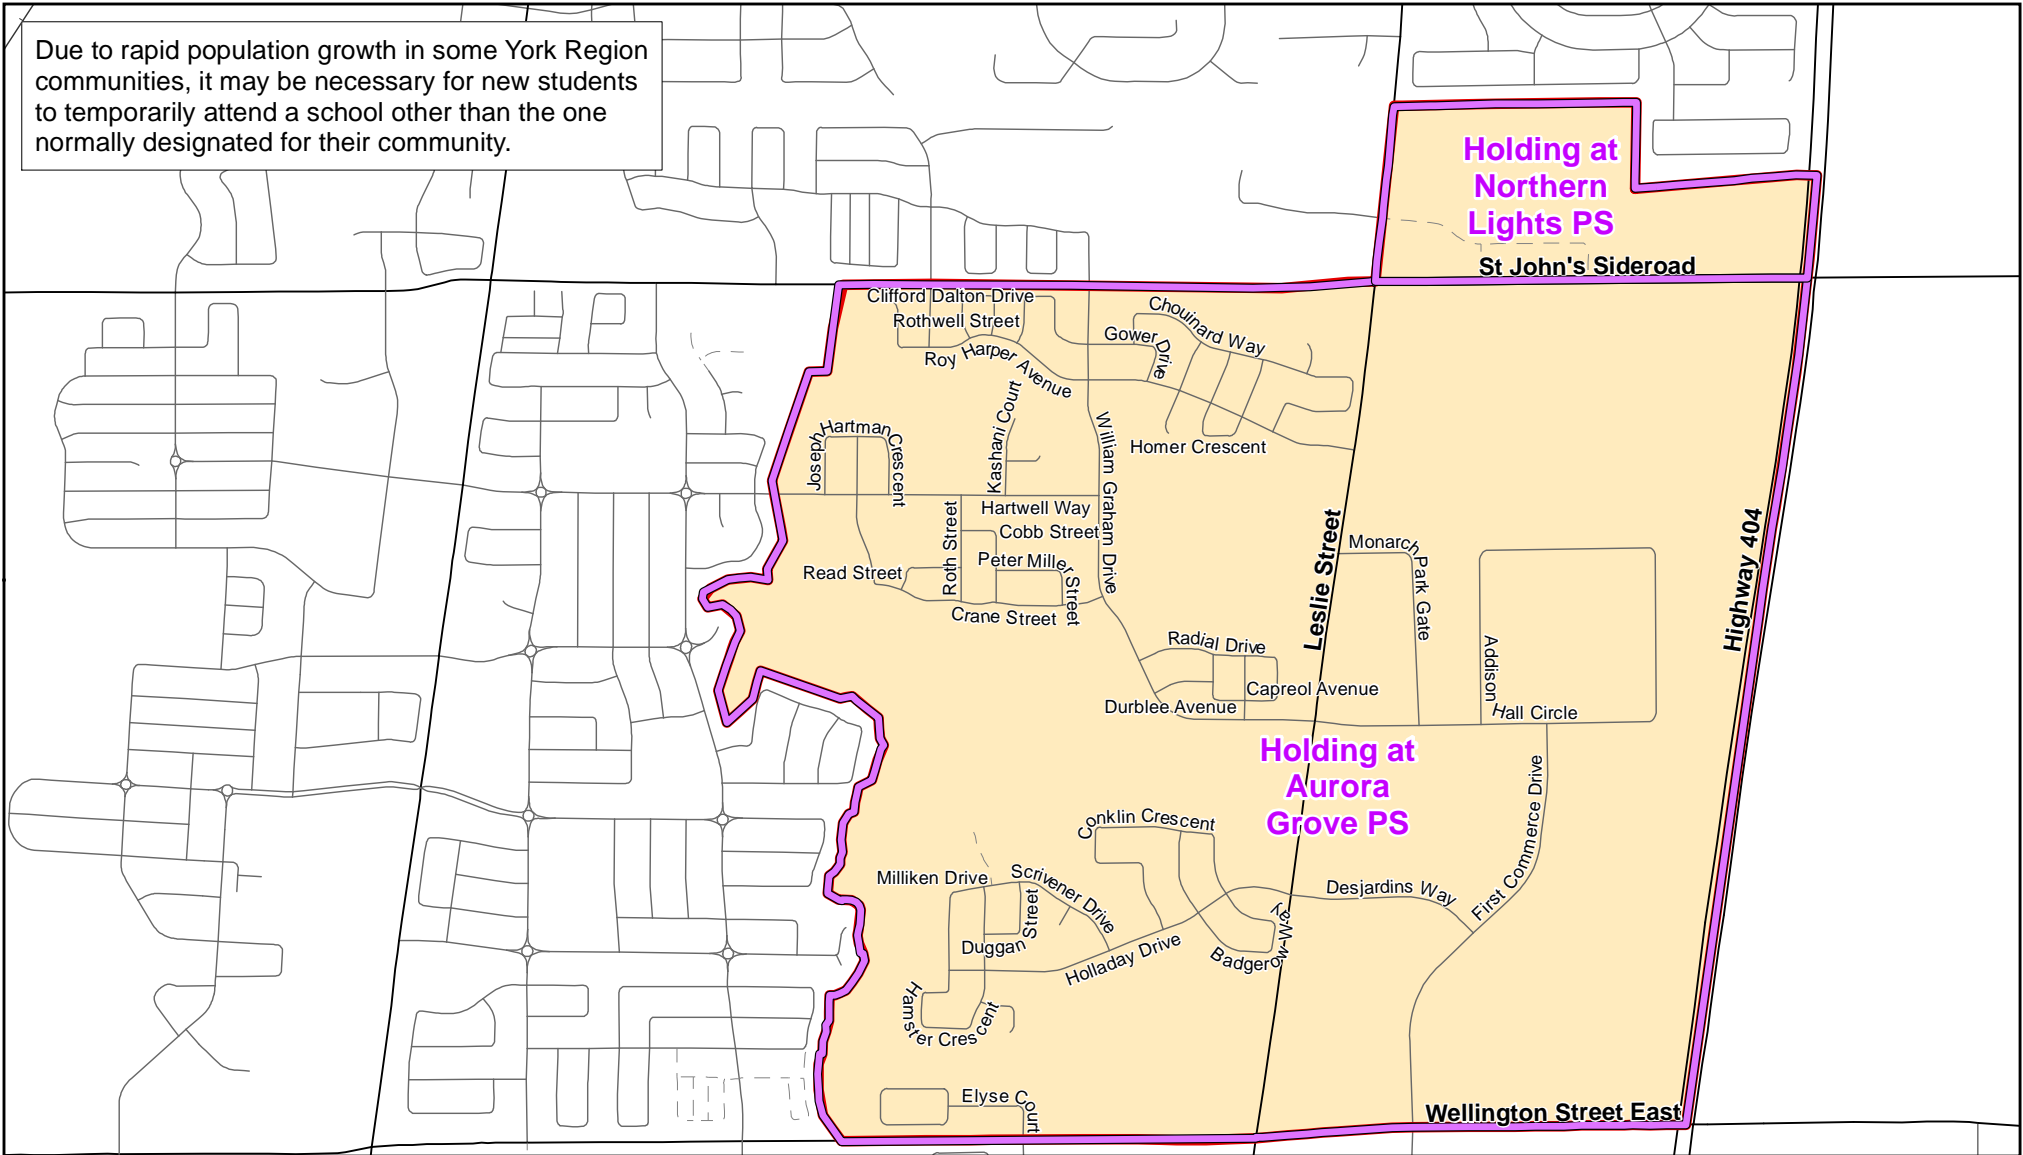

Unnamed Aurora 2C ES, Town of Aurora

Due to rapid population growth in some York Region communities, it may be necessary for new students to temporarily attend a school other than the one normally designated for their community.

Legend

Elementary School	School Boundary	Urban Road
Secondary School	Holding Area	Regional Road
Railway	Proposed Road	

Notes

Students living in the Unnamed Aurora 2C ES boundary have been designated to hold at Aurora Grove PS and Northern Lights PS.

Boundary Approved: May 2022

Map Updated: August 2022