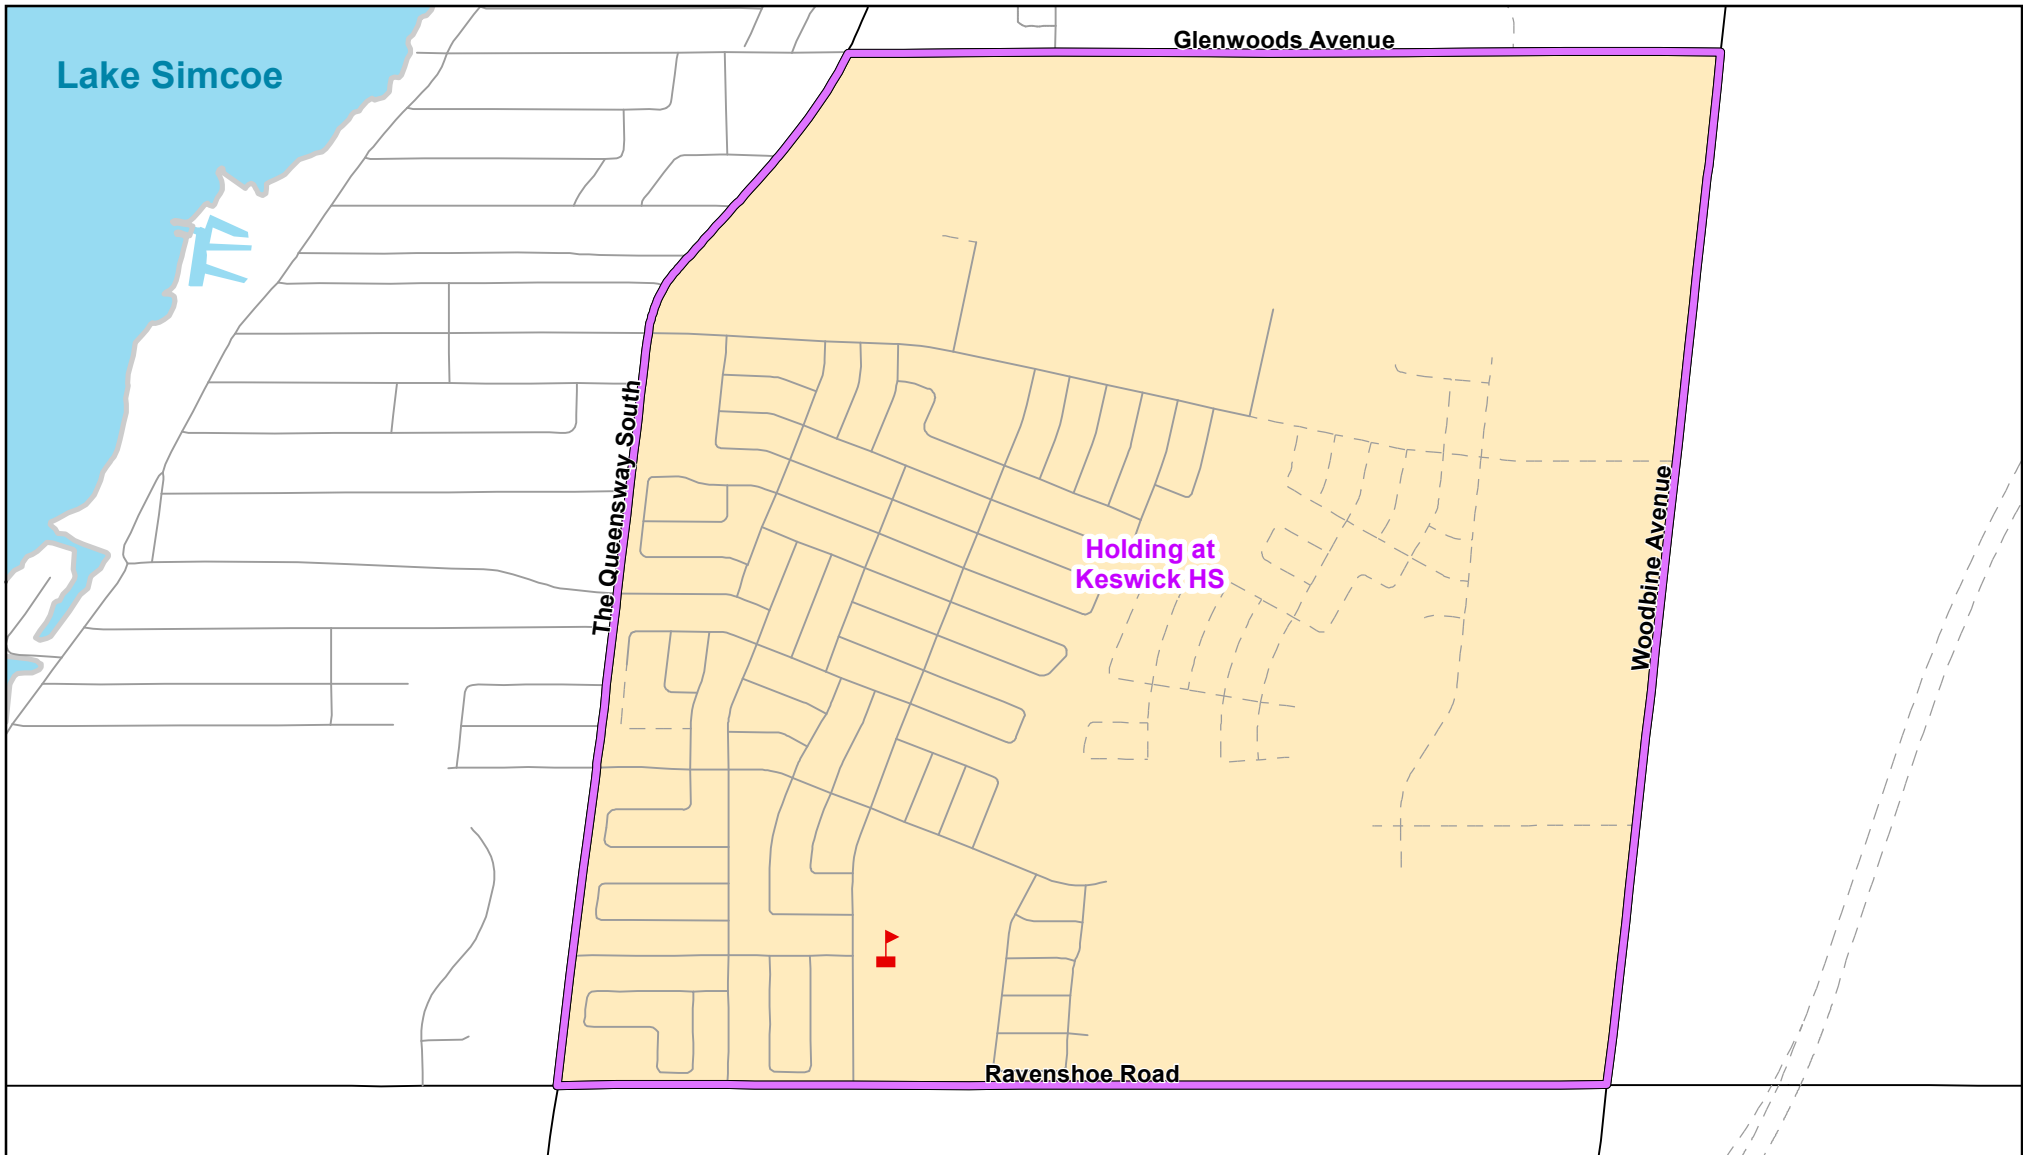

# Unnamed Keswick SS, Town of Georgina

## Legend

- |   |   |   |
|---|---|---|
|  Elementary School |  School Boundary |  Urban Road    |
|  Secondary School  |  Holding Area    |  Regional Road |
|   |  Railway         |  Proposed Road |

## Notes

Students living in the Unnamed Keswick SS boundary bordered by Ravenshoe Road, Glenwoods Avenue, The Queensway South and Woodbine Avenue have been designated to hold at Keswick HS. Please see map for details.

**Boundary Approved: 2000**

**Map Updated: August 2019**