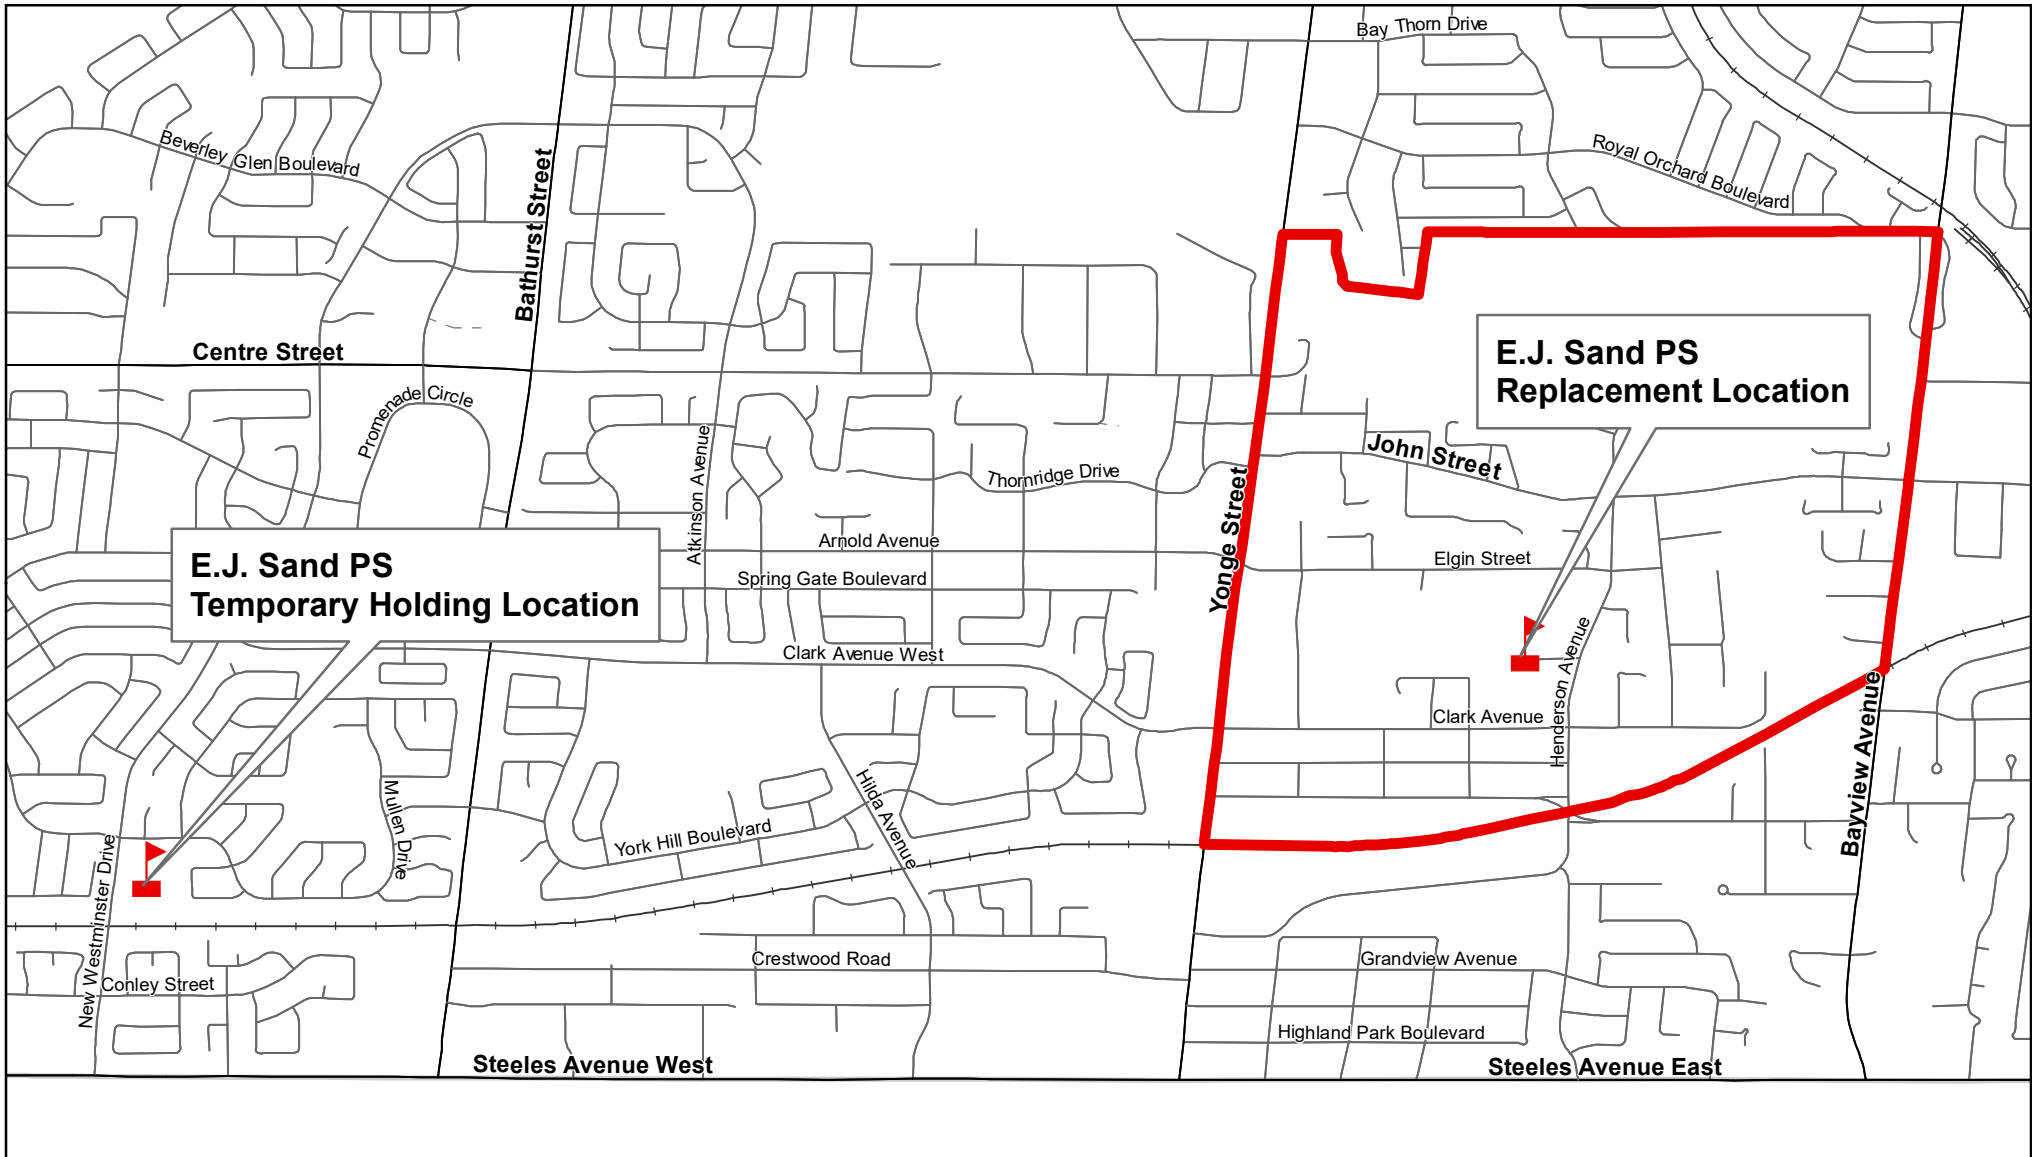

E.J. Sand Public School, City of Markham

Legend

 Elementary School	 School Boundary	 Urban Road
 Secondary School	 Railway	 Proposed Road
		 Regional Road

Notes

It is anticipated that this school will open for September 2022. All updates will be communicated at <https://www2.yrdsb.ca/board-plans/new-schools>

Map Updated: May 2021