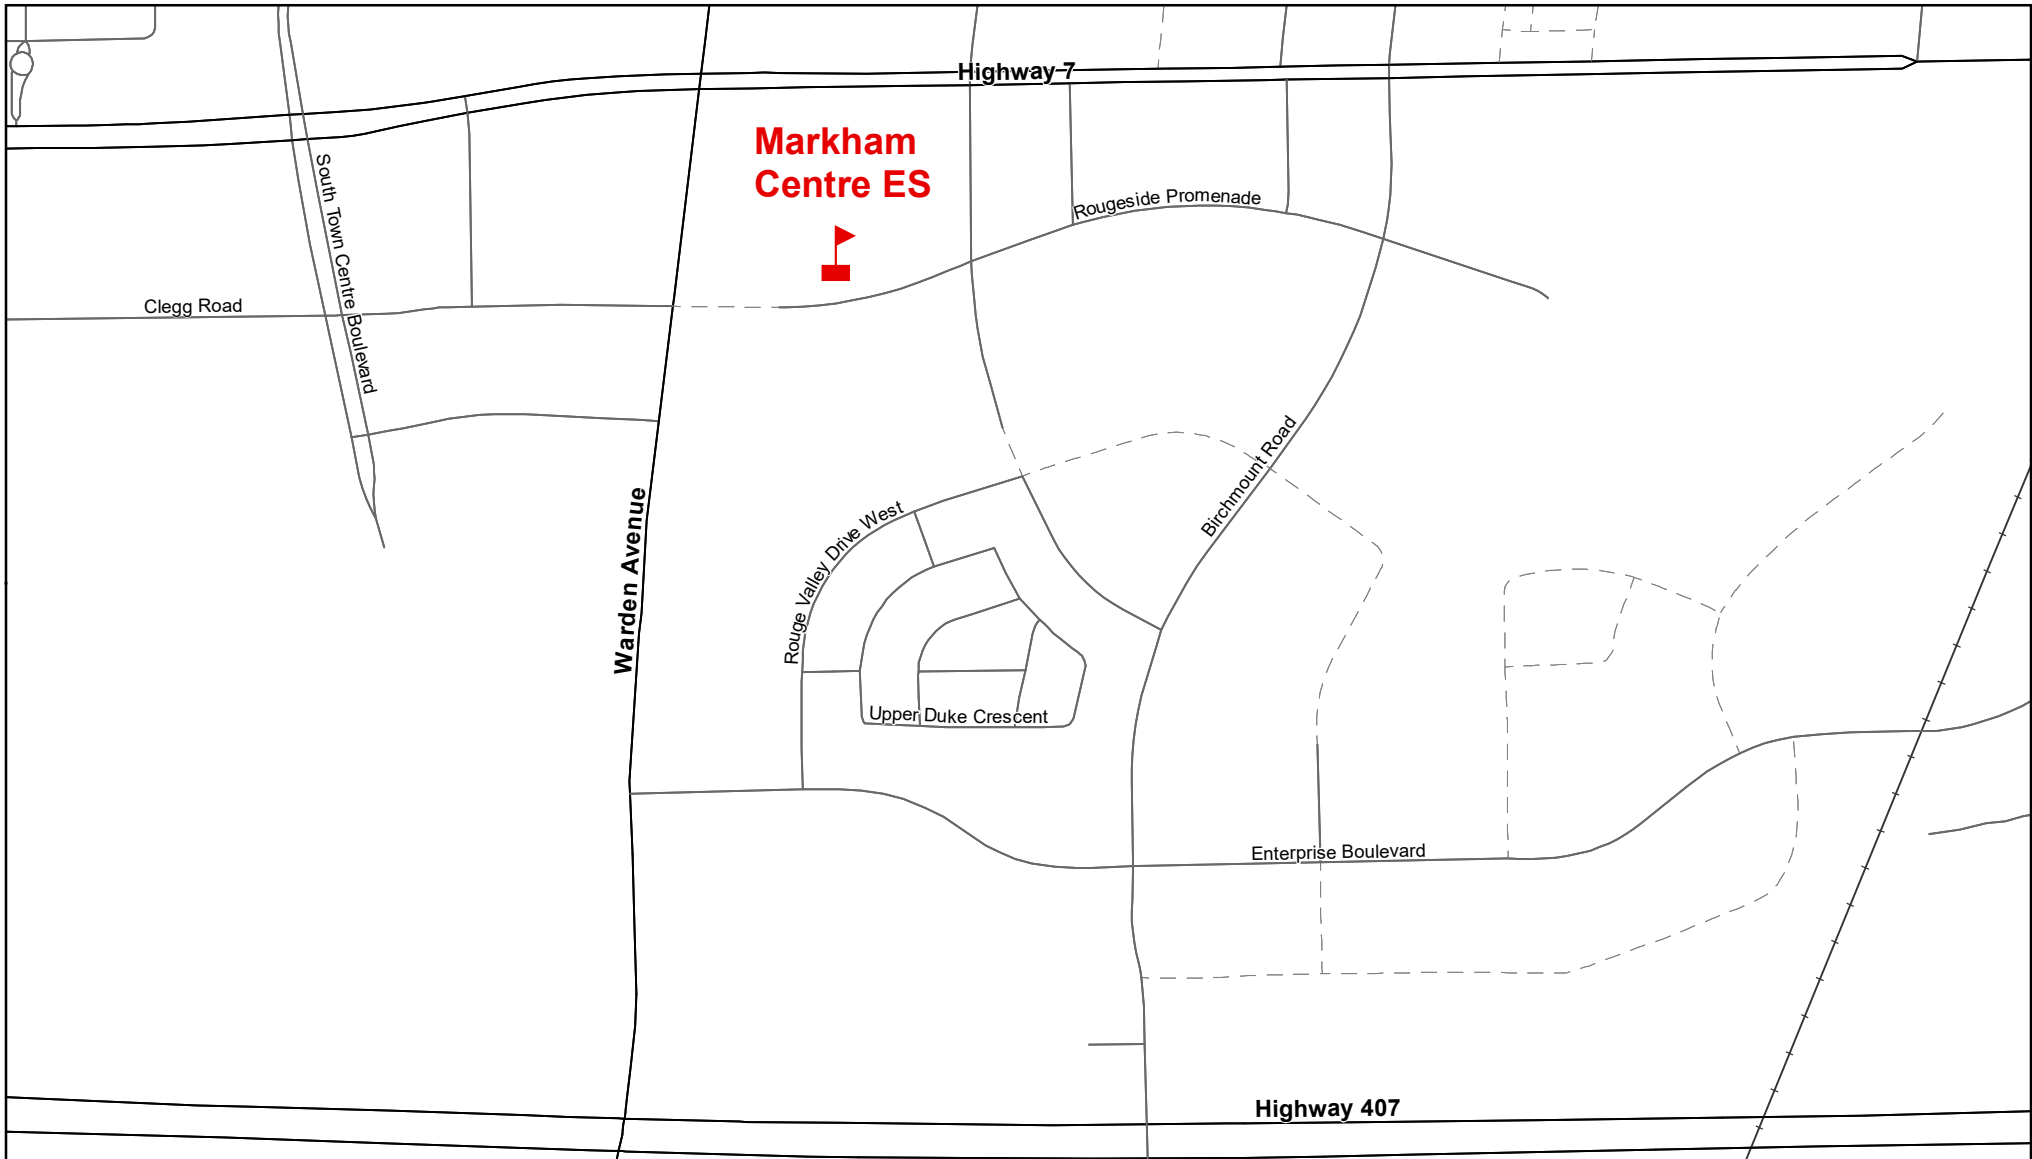

Markham Centre Elementary School, City of Markham

Legend

- | | | |
|-----------------------------------------------------------------------------------------------------|------------------------------------------------------------------------------------------------|---------------------------------------------------------------------------------------------------|
|  Elementary School |  Railway |  Regional Road |
|  Secondary School |  Urban Road |  Proposed Road |

Notes

At this time, a designated school boundary for this new school is not available.
All updates will be communicated at <https://www2.yrdsb.ca/board-plans/new-schools>

Map Updated: February 2022