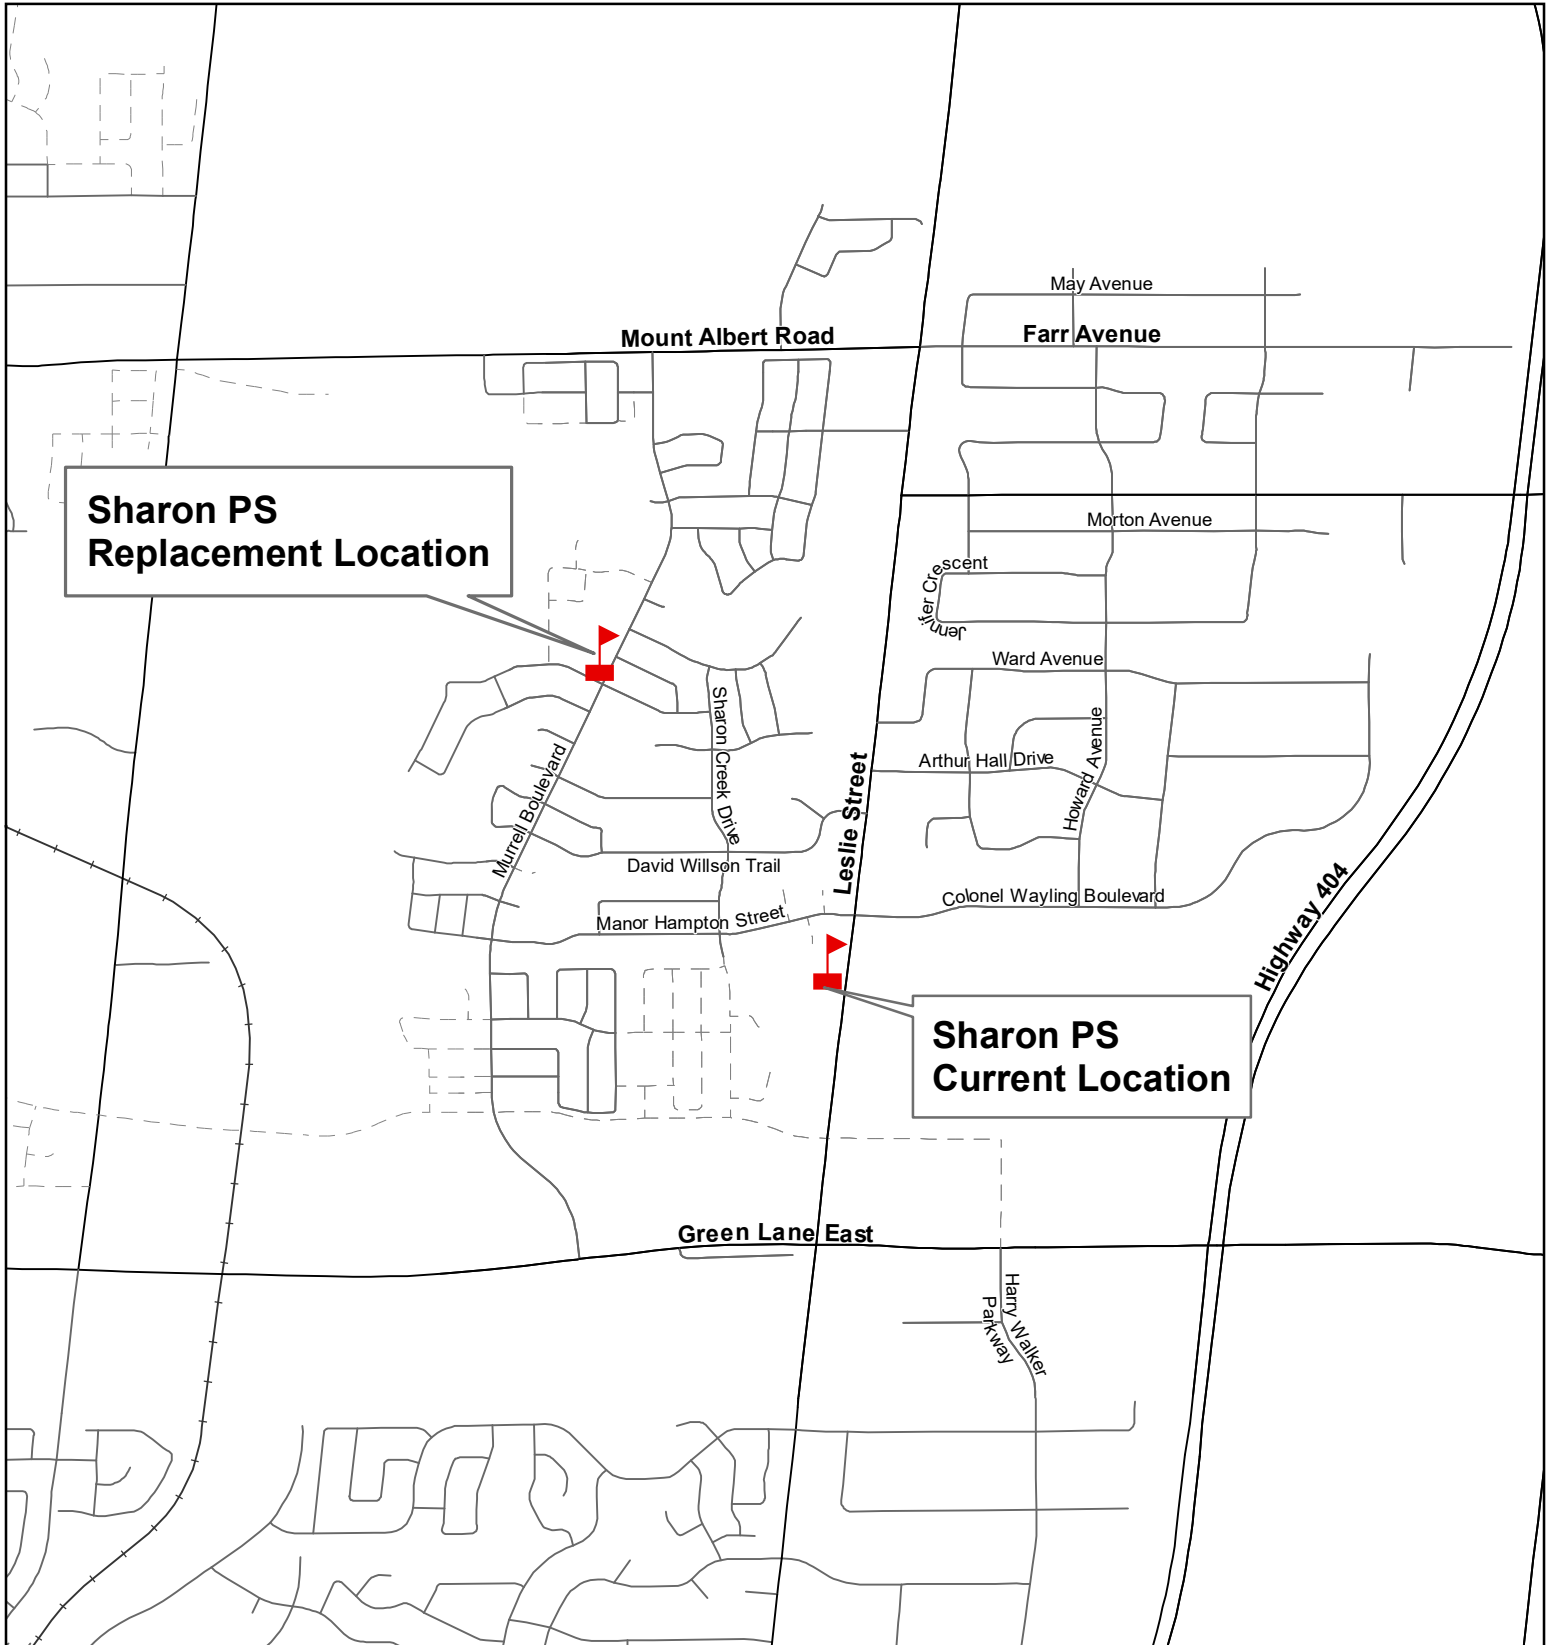

# Sharon Public School, Town of East Gwillimbury

### Legend

- |   |  |   |
|---|--|---|
|  Elementary School |  Railway    |  Regional Road |
|  Secondary School  |  Urban Road |  Proposed Road |

### Notes

It is anticipated that this school will open for September 2024.  
All updates will be communicated at  
<https://www2.yrdsb.ca/board-plans/new-schools>

Map Updated: May 2021