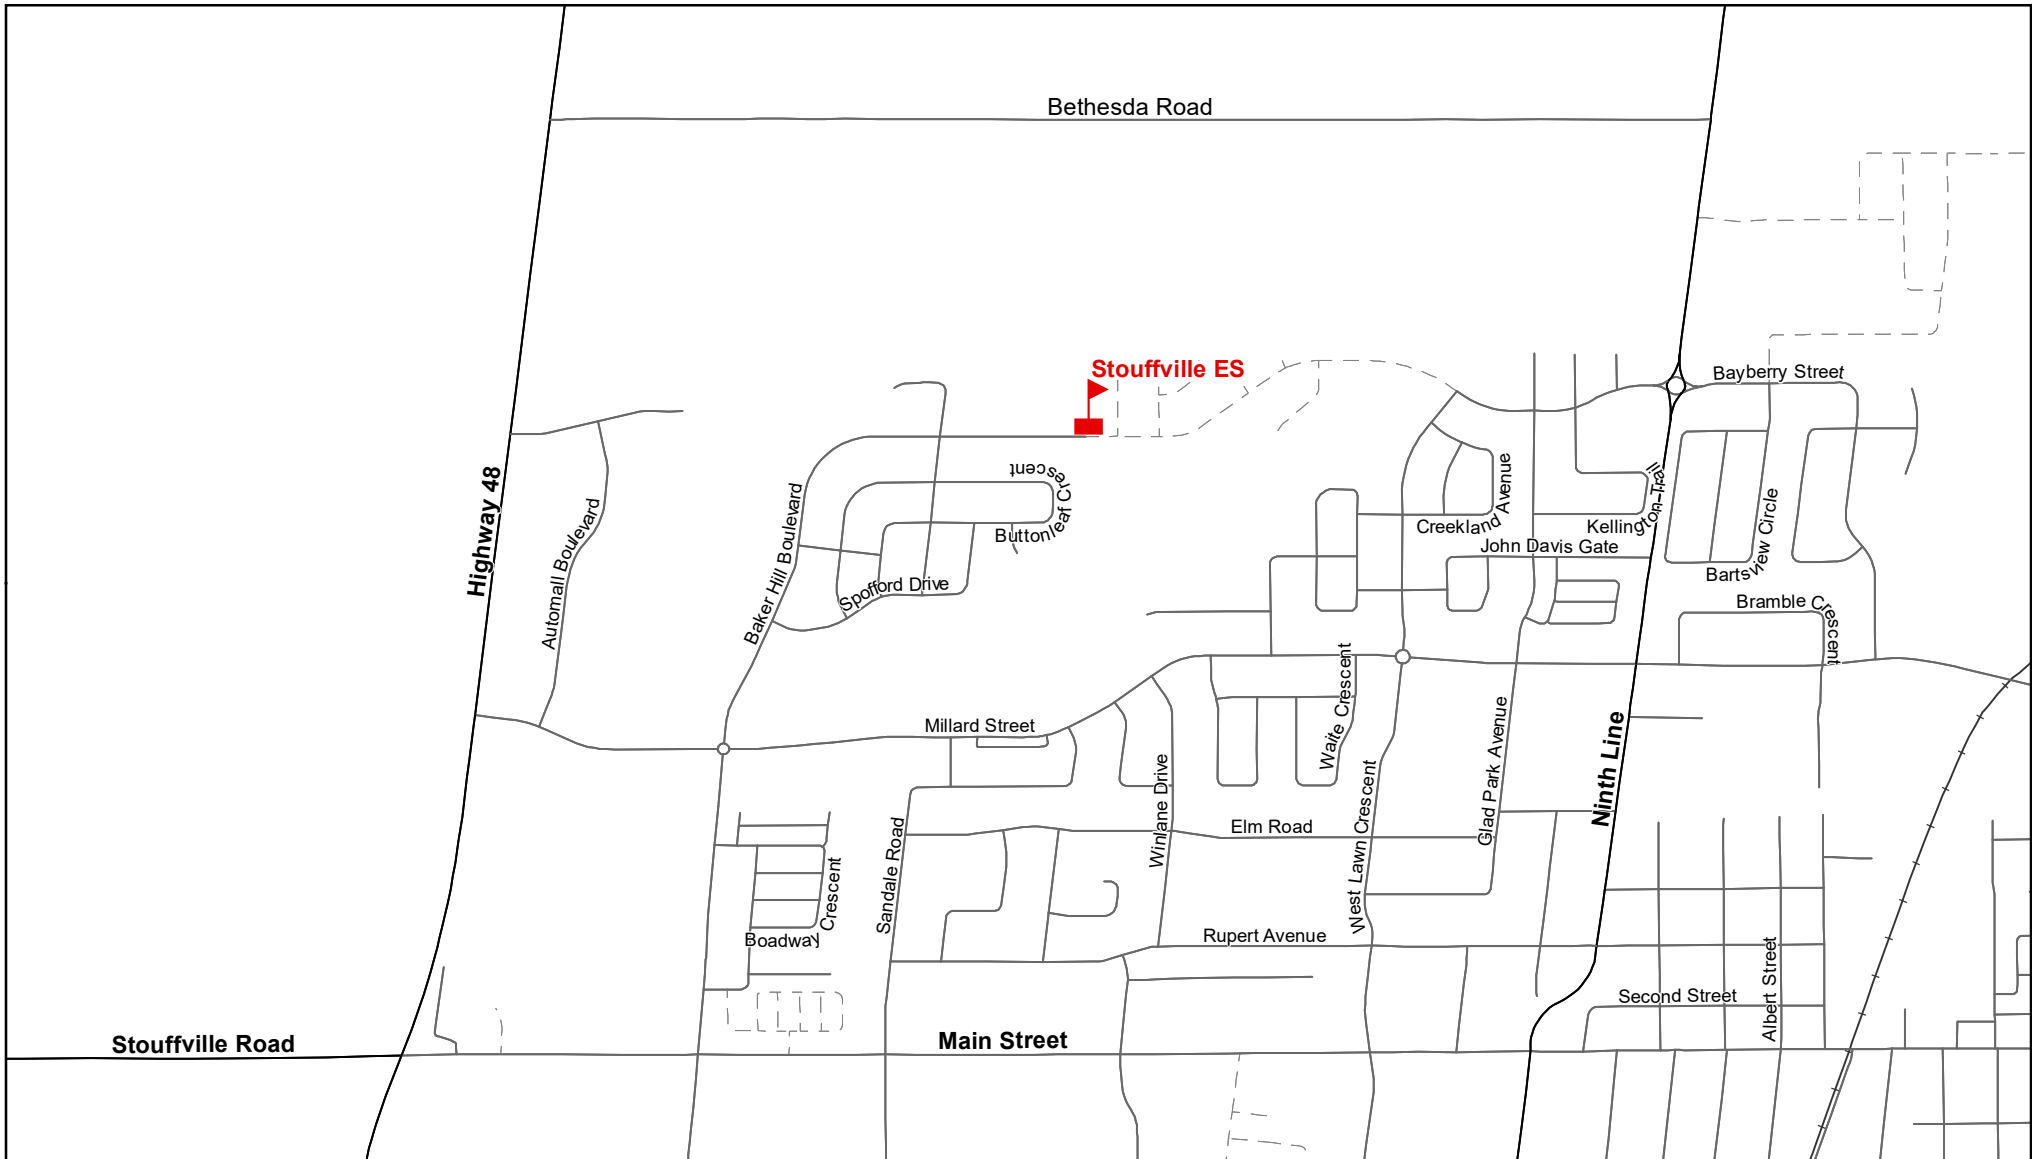

# Stouffville Elementary School, Town of Whitchurch-Stouffville

### Legend

- |   |  |   |
|---|--|---|
|  Elementary School |  Railway    |  Regional Road |
|  Secondary School  |  Urban Road |  Proposed Road |

### Notes

At this time, a designated school boundary for this new school is not available. It is anticipated that this school will open for September 2024. All updates will be communicated at <https://www2.yrdsb.ca/board-plans/new-schools>

Map Updated: May 2021