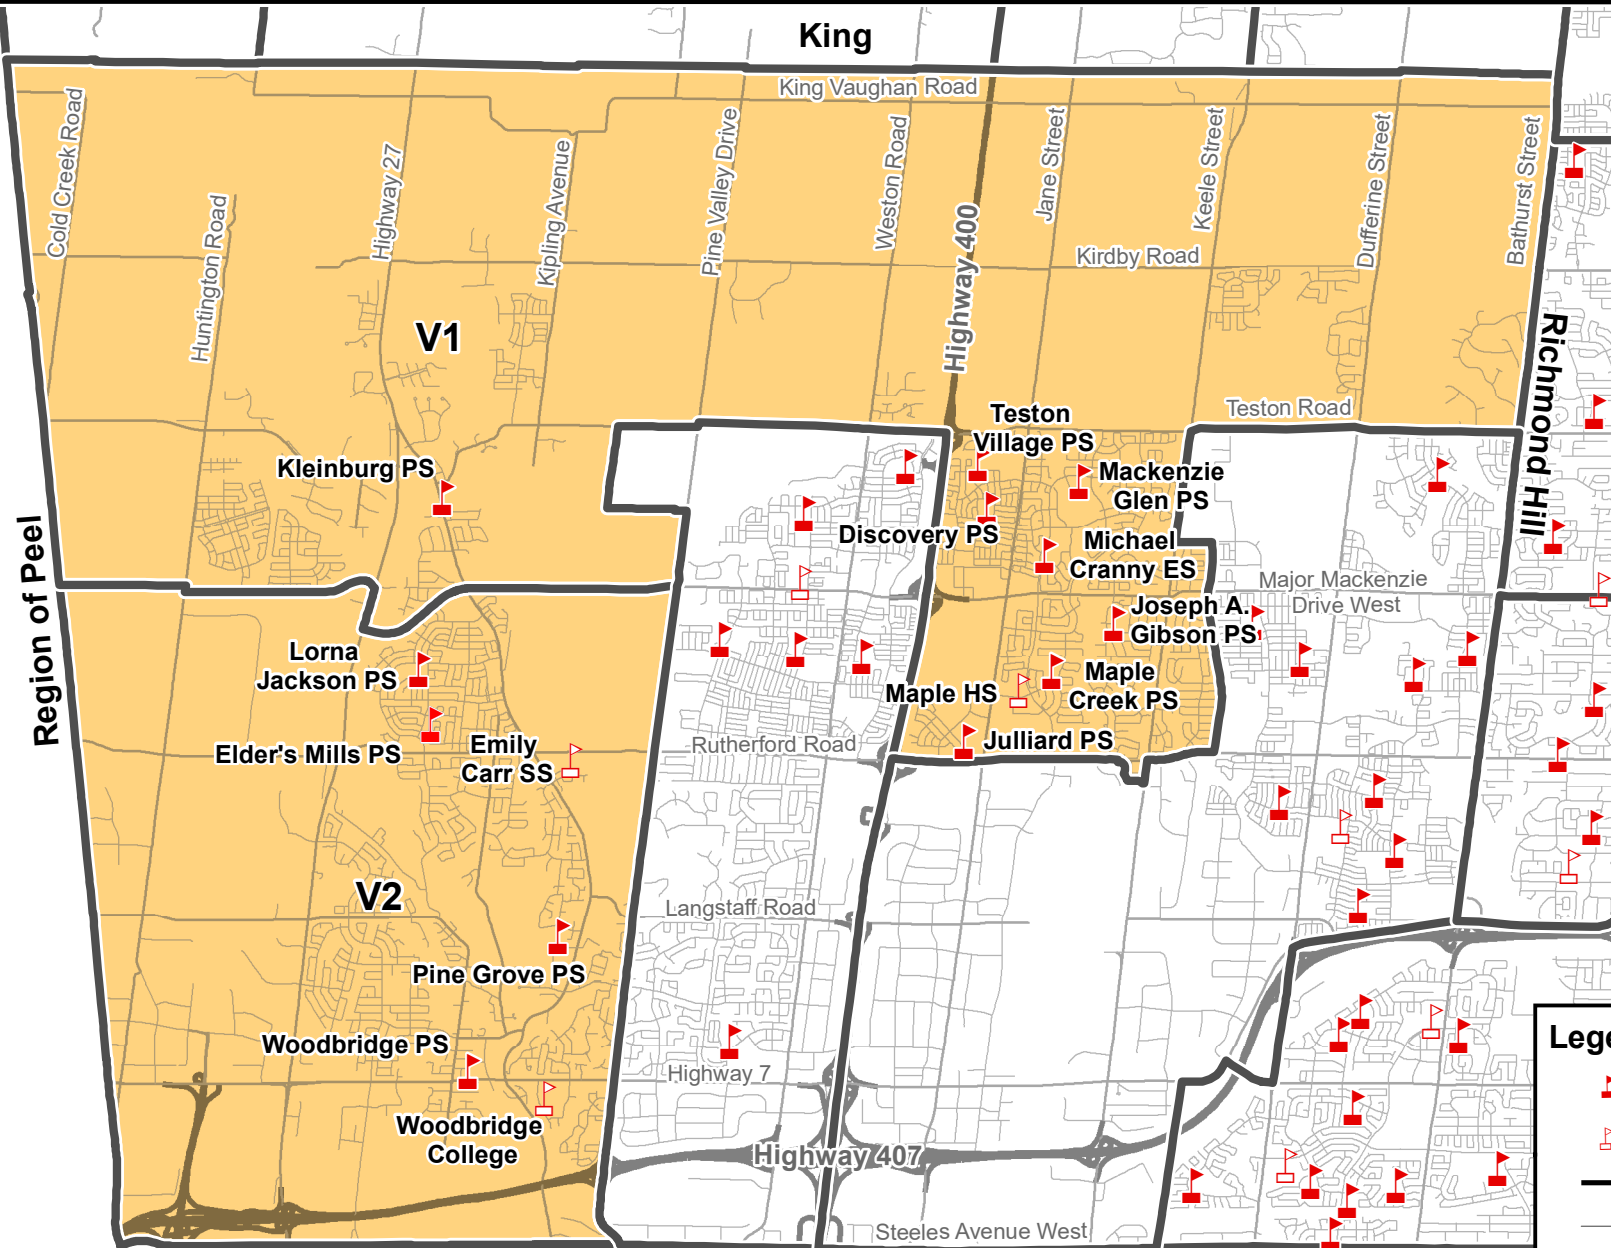

# York Region District School Board Trustee Electoral Area, 2018-2022 Vaughan - Wards 1 and 2

- Elementary Schools:**
- Discovery PS
  - Elder's Mills PS
  - Joseph A. Gibson PS
  - Julliard PS
  - Kleinburg PS
  - Lorna Jackson PS
  - Mackenzie Glen PS
  - Maple Creek PS
  - Michael Cranny ES
  - Pine Grove PS
  - Teston Village PS
  - Woodbridge PS
- Secondary Schools:**
- Emily Carr SS
  - Maple HS
  - Woodbridge College

**Legend**

-  Elementary School
-  Secondary School
-  Highway
-  Road
-  Ward Boundary