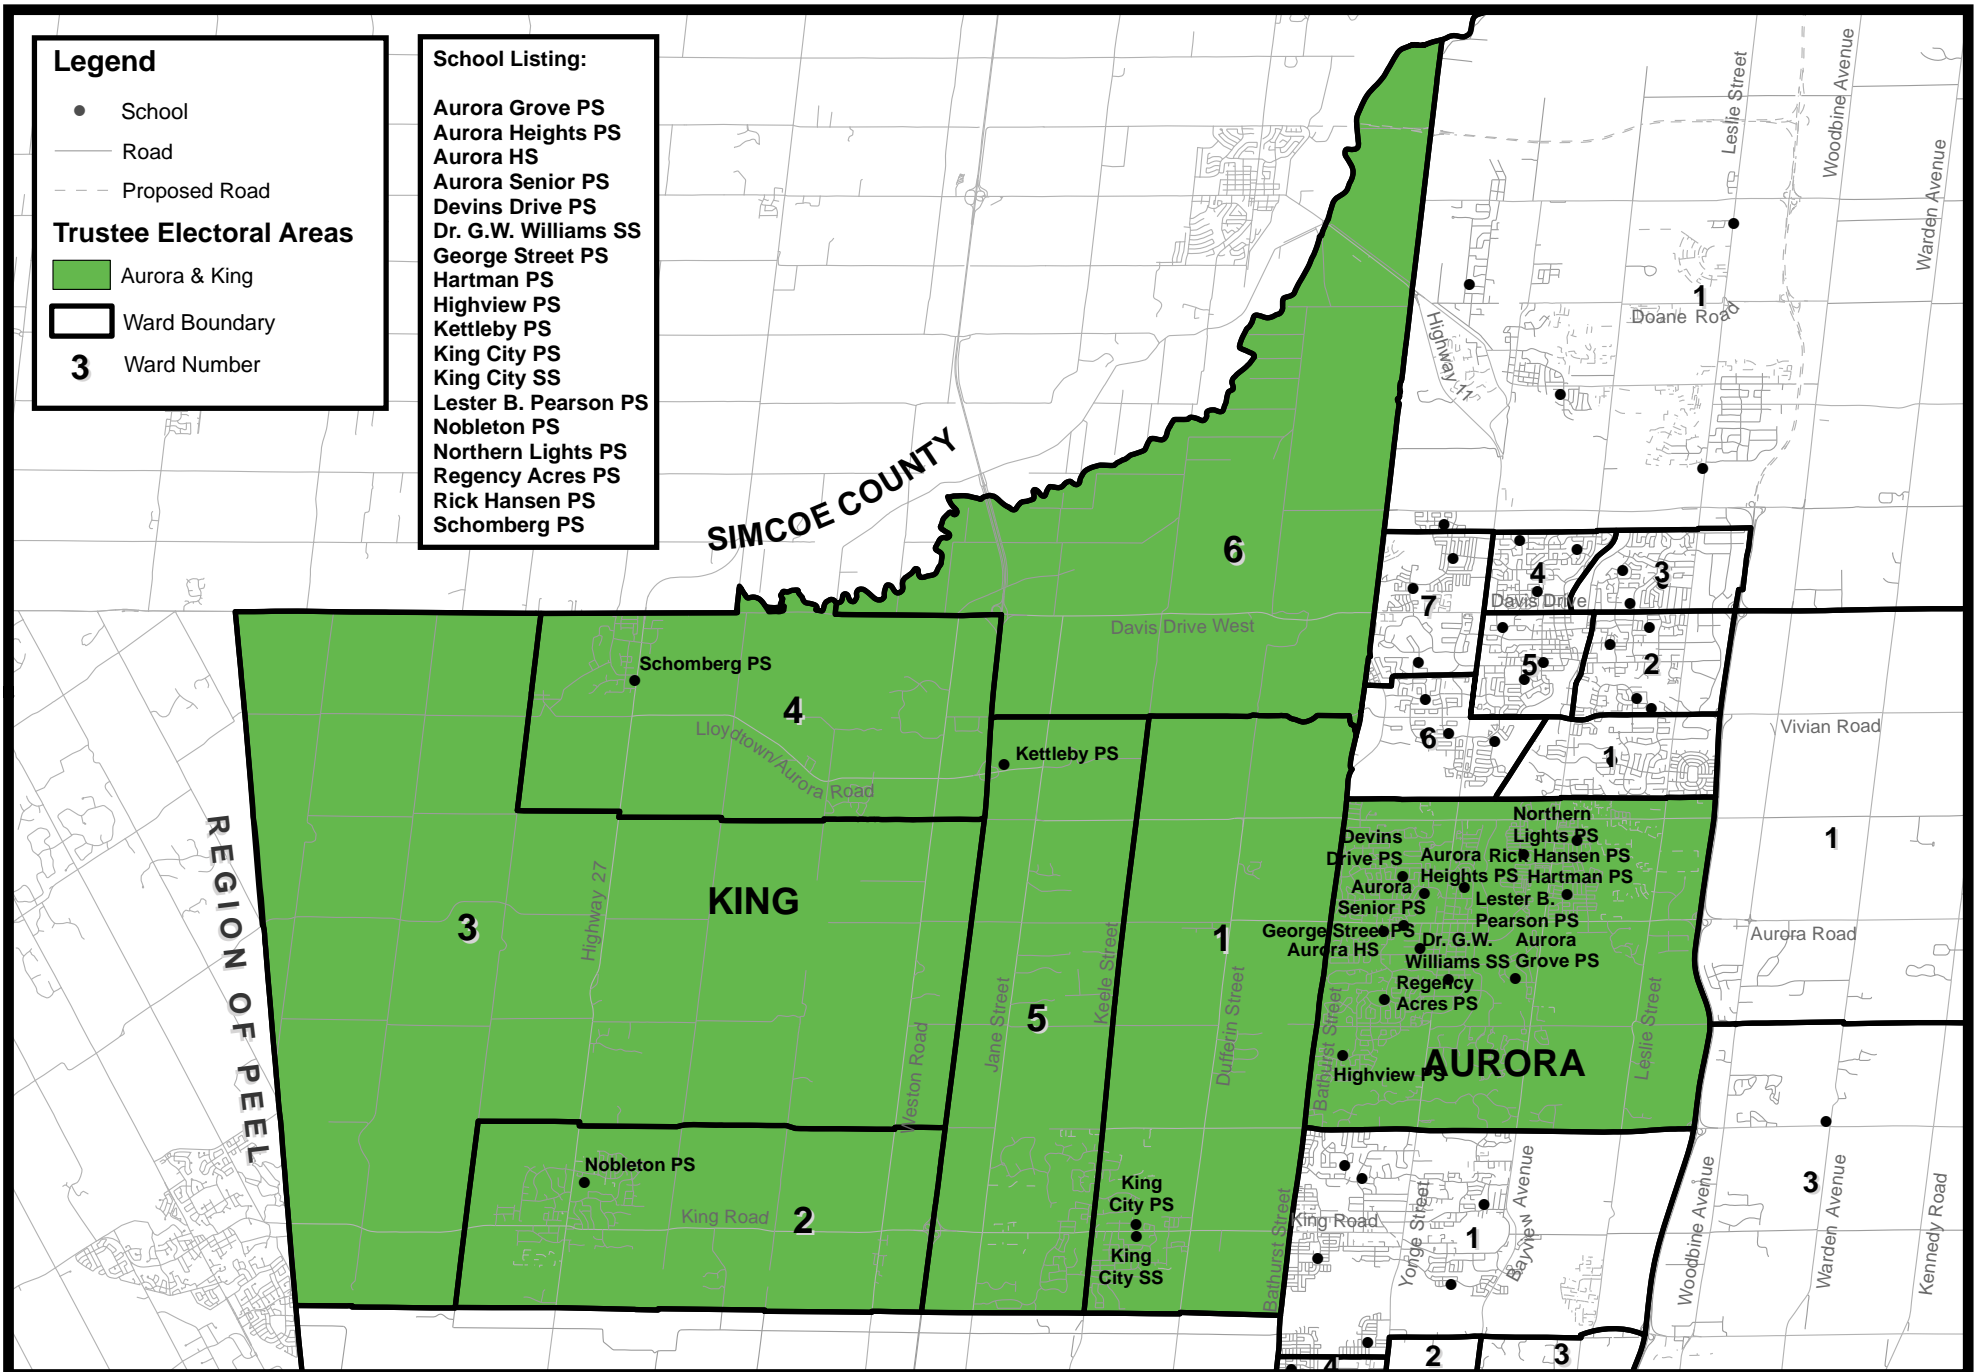

Trustee Electoral Area 2014 - 2018

Aurora and King, Peter Adams-Luchowski

Legend

- School
- Road
- - - Proposed Road

Trustee Electoral Areas

- Aurora & King
- Ward Boundary
- 3** Ward Number

- School Listing:**
- Aurora Grove PS
 - Aurora Heights PS
 - Aurora HS
 - Aurora Senior PS
 - Devins Drive PS
 - Dr. G.W. Williams SS
 - George Street PS
 - Hartman PS
 - Highview PS
 - Kettleby PS
 - King City PS
 - King City SS
 - Lester B. Pearson PS
 - Nobleton PS
 - Northern Lights PS
 - Regency Acres PS
 - Rick Hansen PS
 - Schomberg PS