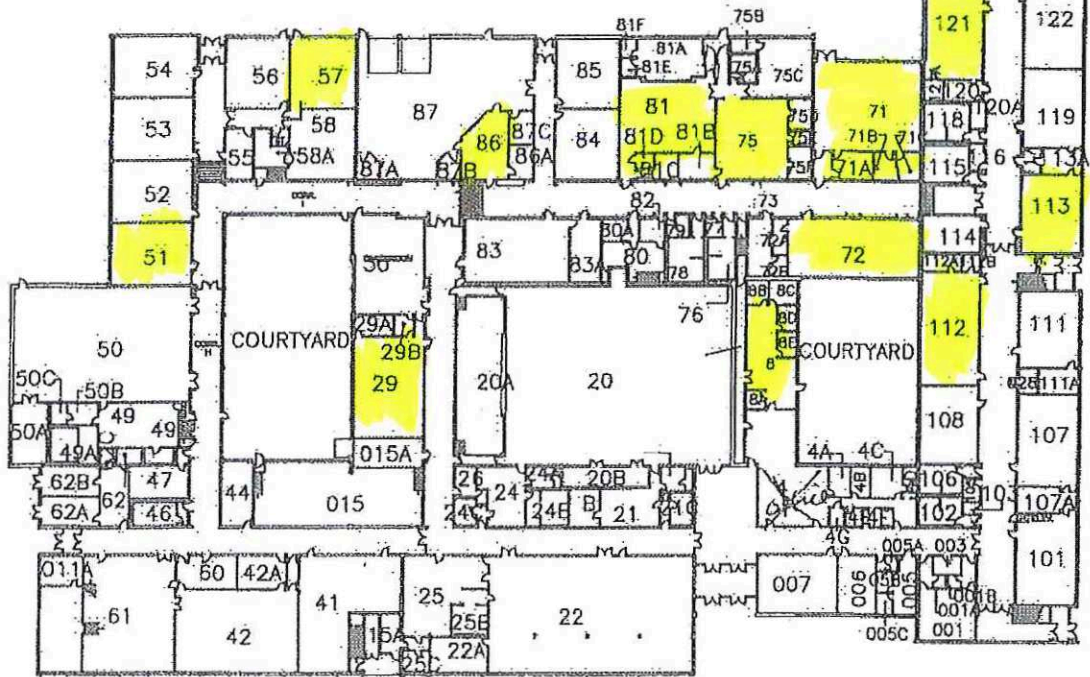

## Department Showcase Rooms

<b>Department</b>	<b>Room/Office</b>
Business	214
Computer Students	224 / 226
Drama	81
English	233
ESL	212
Family Studies	112
French	121
Geography	113
Guidance	Guidance Office
History	201
Health & Physical Education	51
Mathematics	G16
Music	71
Science	72
Student Services	29
Student Success	210
Technological Studies	75 / 86
Visual Arts	57

LOWER LEVEL PLAN

SECOND FLOOR PLAN

GROUND FLOOR PLAN