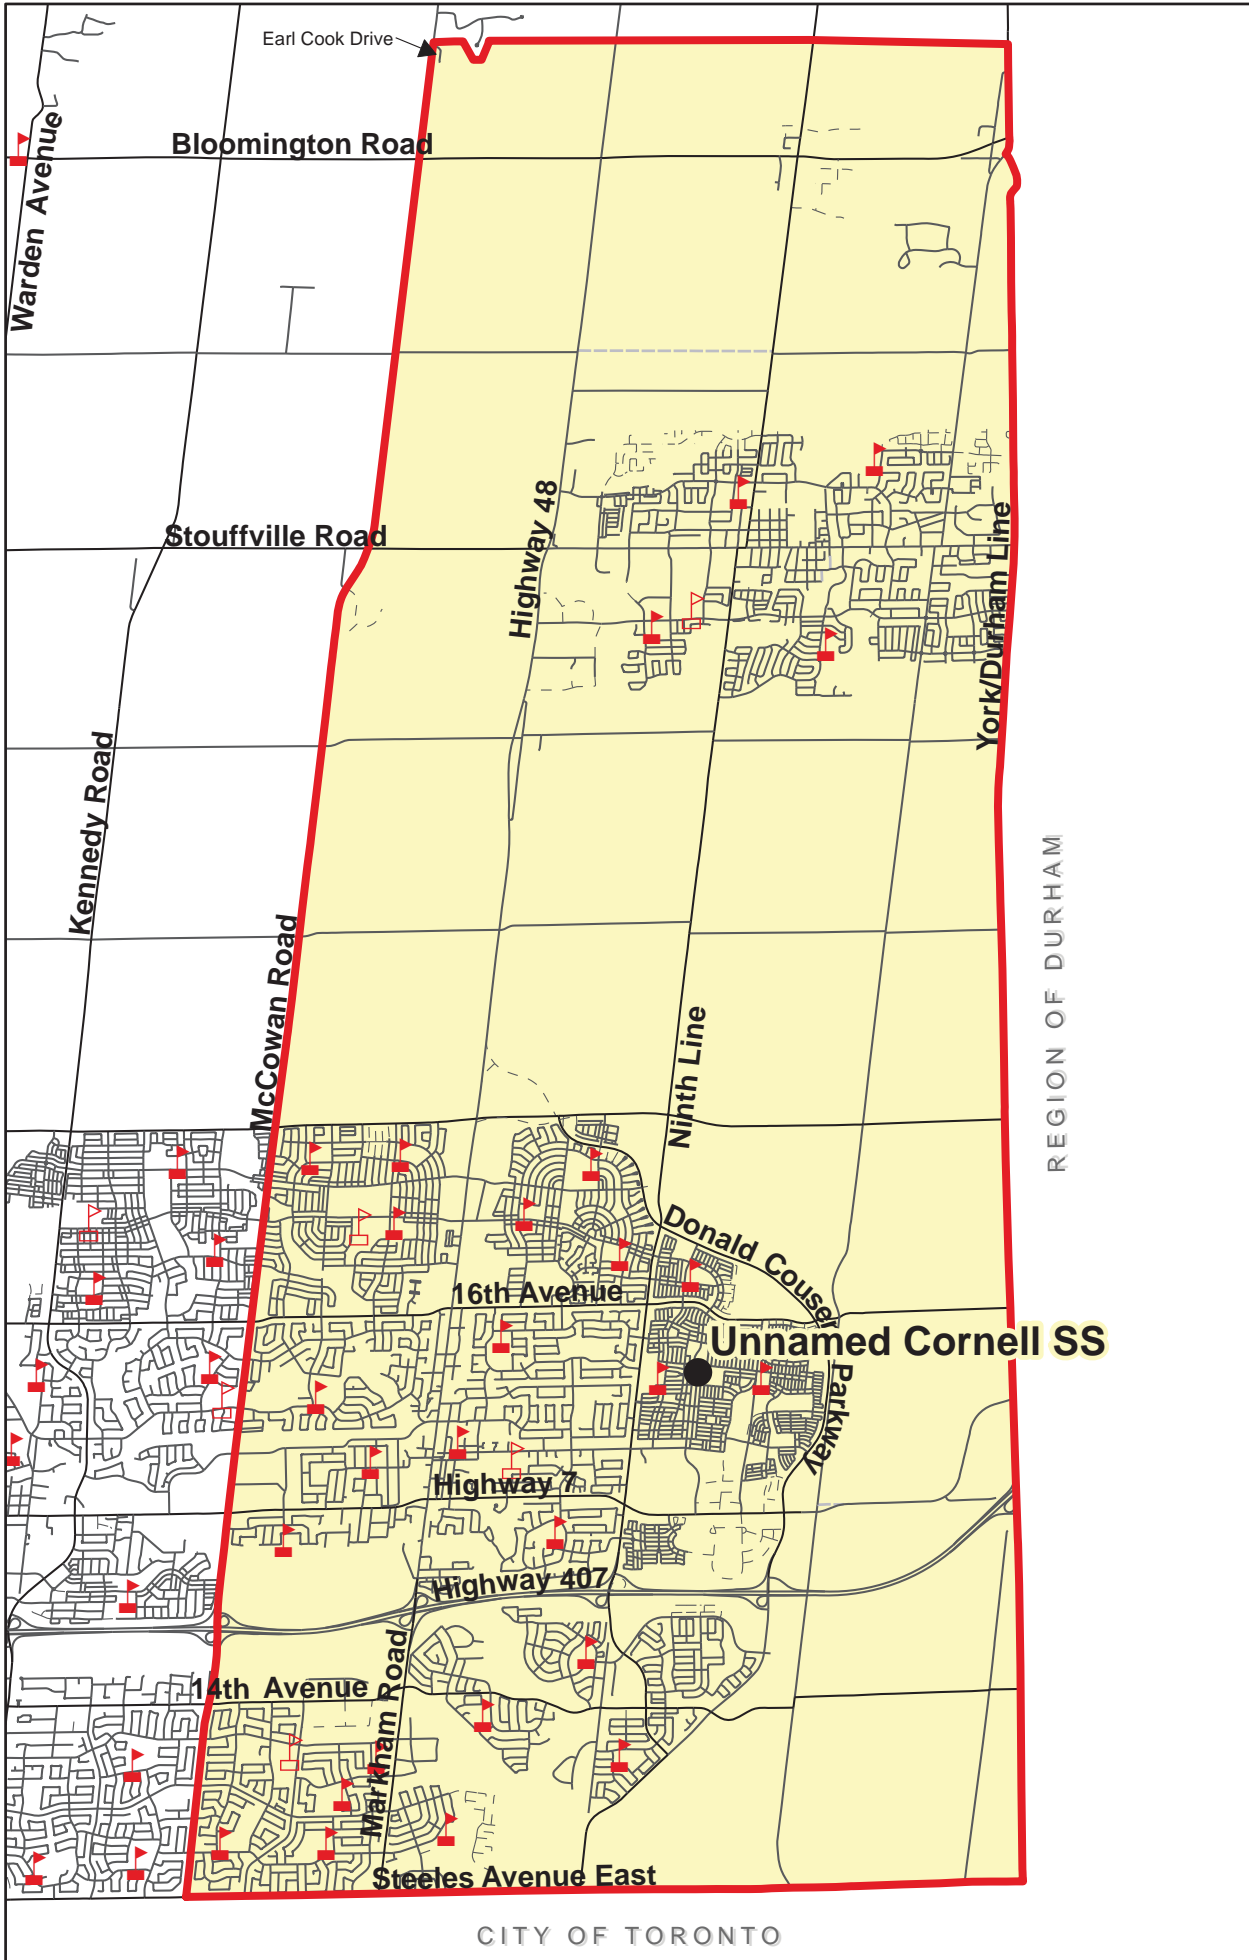

# Unnamed SS (Cornell), French Immersion, City of Markham

**Legend**

- Elementary School
- Secondary School
- School Boundary
- Parcel
- Road
- Proposed Road
- Railway
- Creek/River
- Holding Area

**French Immersion Secondary School Boundaries**

**Notes**

For students residing in the following FI boundaries:

- Glad Park PS (east of McCowan Rd. and south of Earl Cook Dr.)
- Franklin Street PS (east of McCowan Rd.)
- Milliken Mills PS (east of McCowan Rd.)
- Sam Chapman PS

Boundary Approved:  
April 2015  
Map Updated:  
April 2015