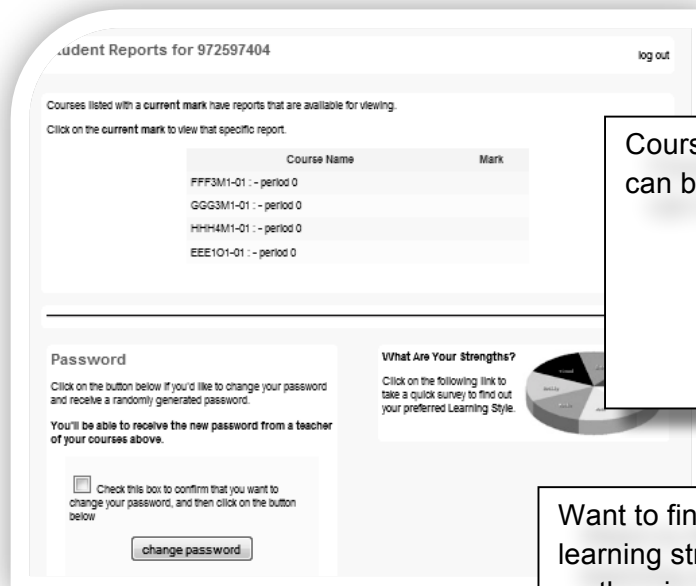

The user ID is your student number; the default password is your YRDSB password.

Once logged in, the following screen will be displayed.

Course details and progress can be found here

Want to find out what your learning strengths are? Click on the pie chart to take a Multiple Intelligences test.