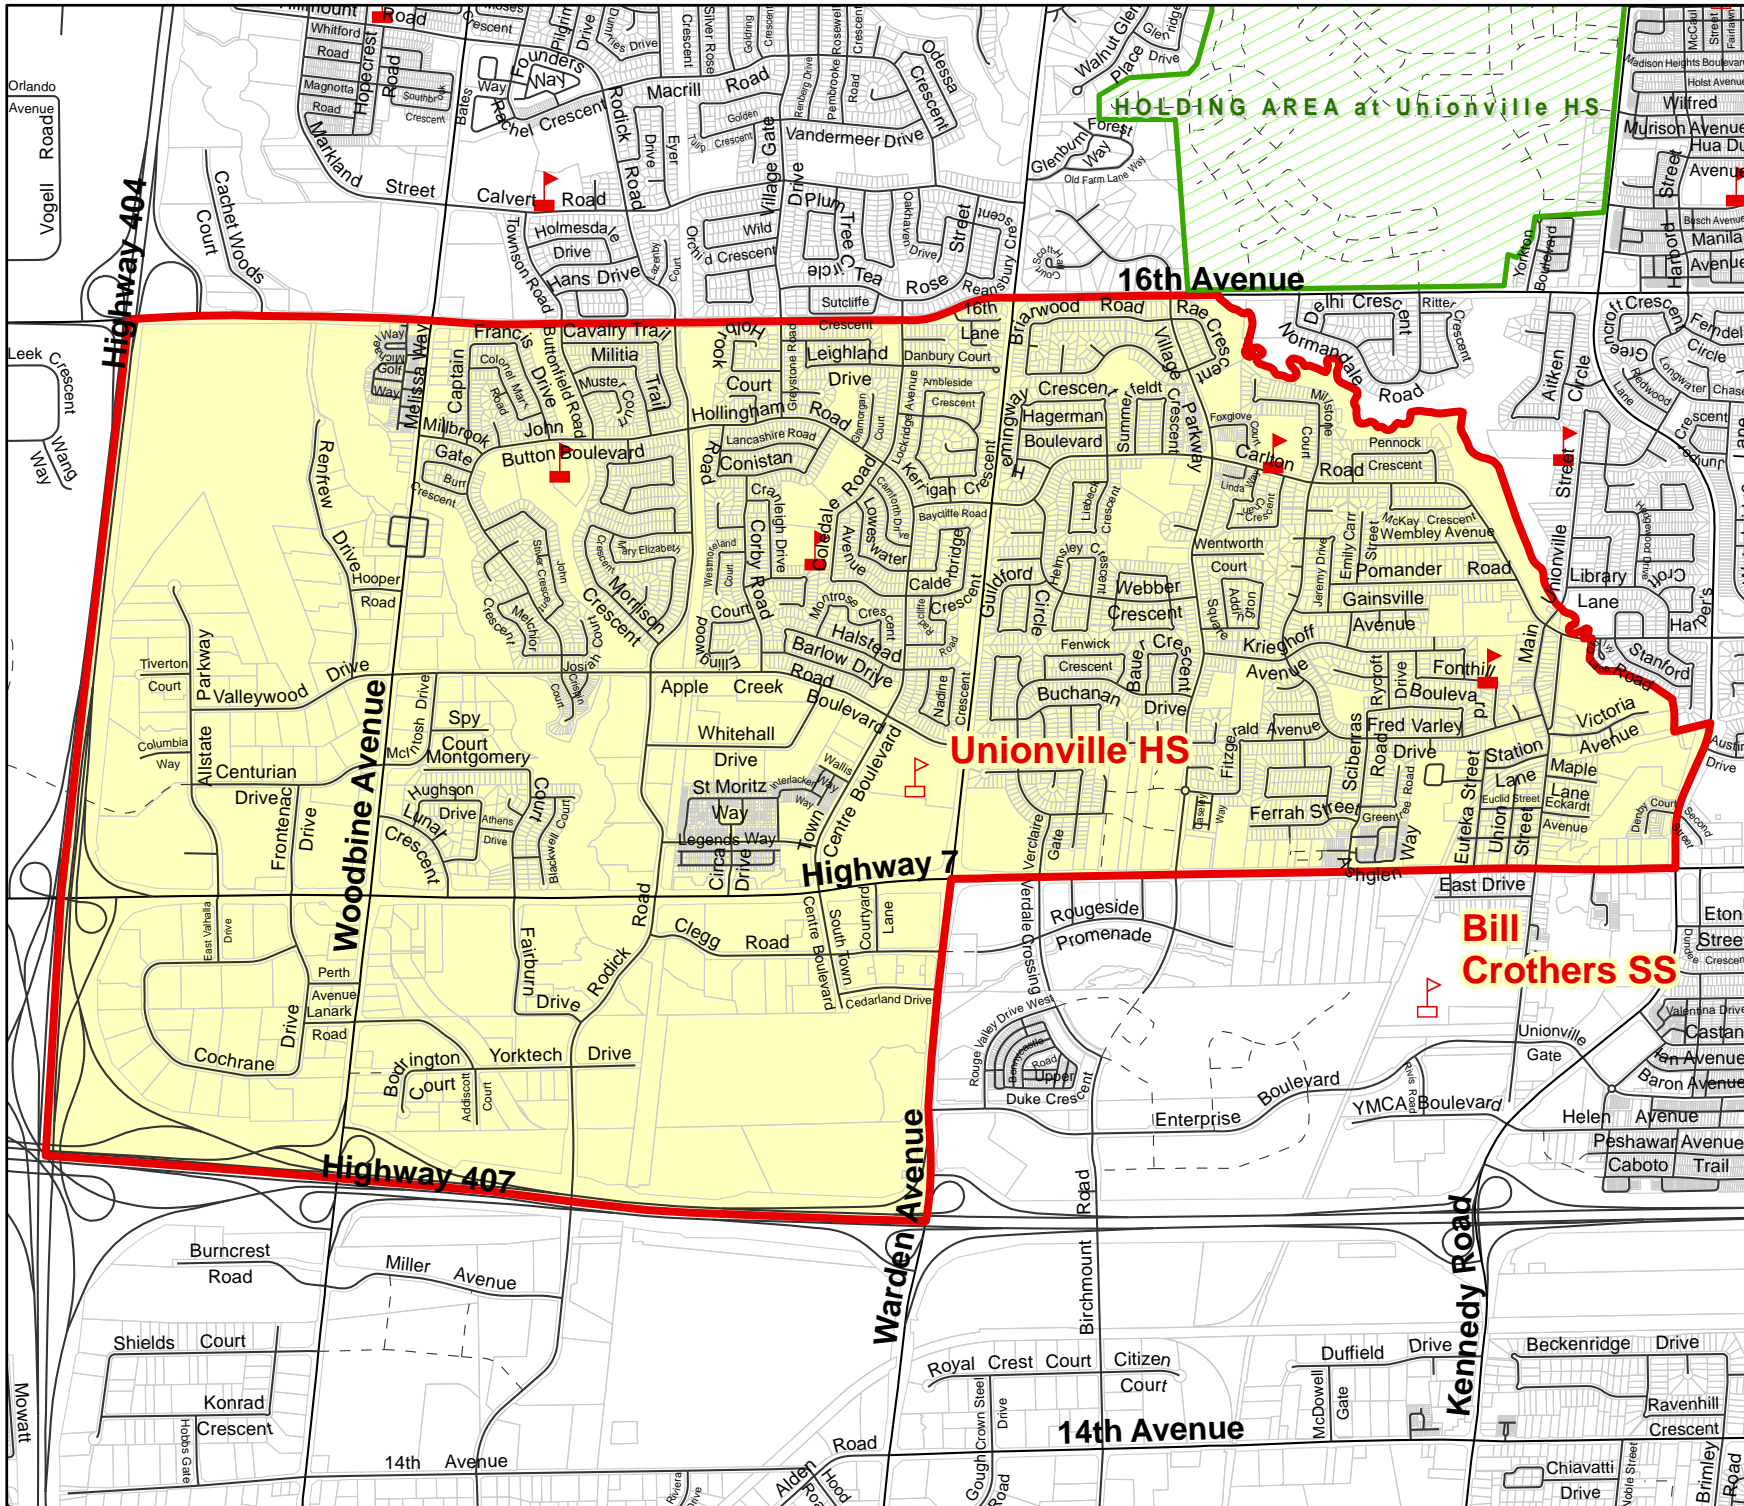

# Unionville HS, City of Markham

**Legend**

- Elementary School
- Secondary School
- School Boundary
- Parcel
- Road
- Proposed Road
- Railway
- Creek/River
- Holding Area

**Markham Secondary School Boundaries**

This inset map shows the city of Markham with a purple shaded region indicating the location of Unionville High School within the city's boundaries.

**Notes**

New development northwest of 16th Avenue and Kennedy Road will be held at Unionville HS. See map for details.

Boundary Approved: 2002  
 Map Updated: February 2017