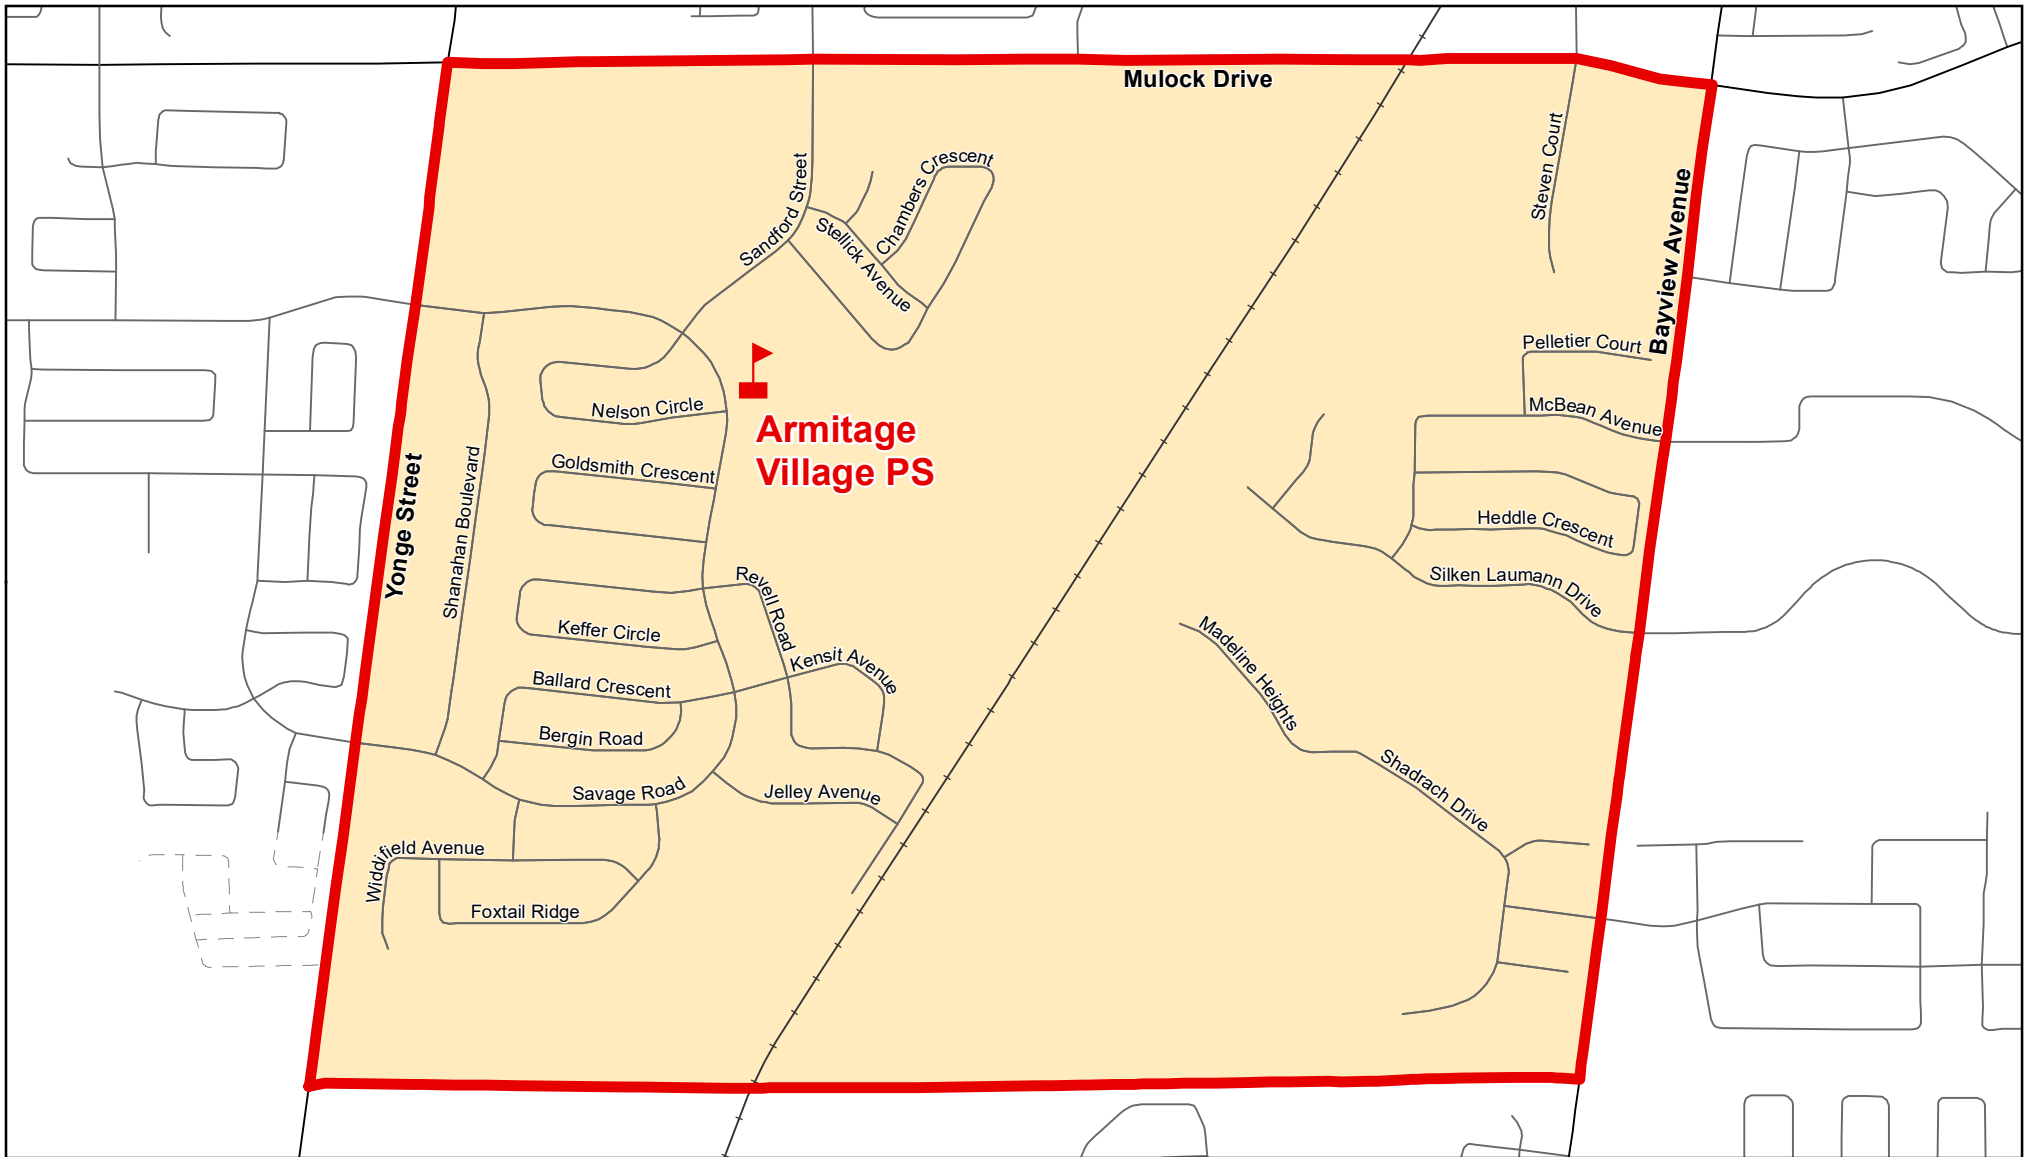

# Armitage Village PS, Town of Newmarket

## Legend

- |                                                                                                     |                                                                                                     |                                                                                                   |
|-----------------------------------------------------------------------------------------------------|-----------------------------------------------------------------------------------------------------|---------------------------------------------------------------------------------------------------|
|  Elementary School |  School Boundary |  Urban Road    |
|  Secondary School  |  Holding Area    |  Regional Road |
|                                                                                                     |  Railway         |  Proposed Road |

## Notes

Boundary Approved: 1997

Map Updated: August 2019