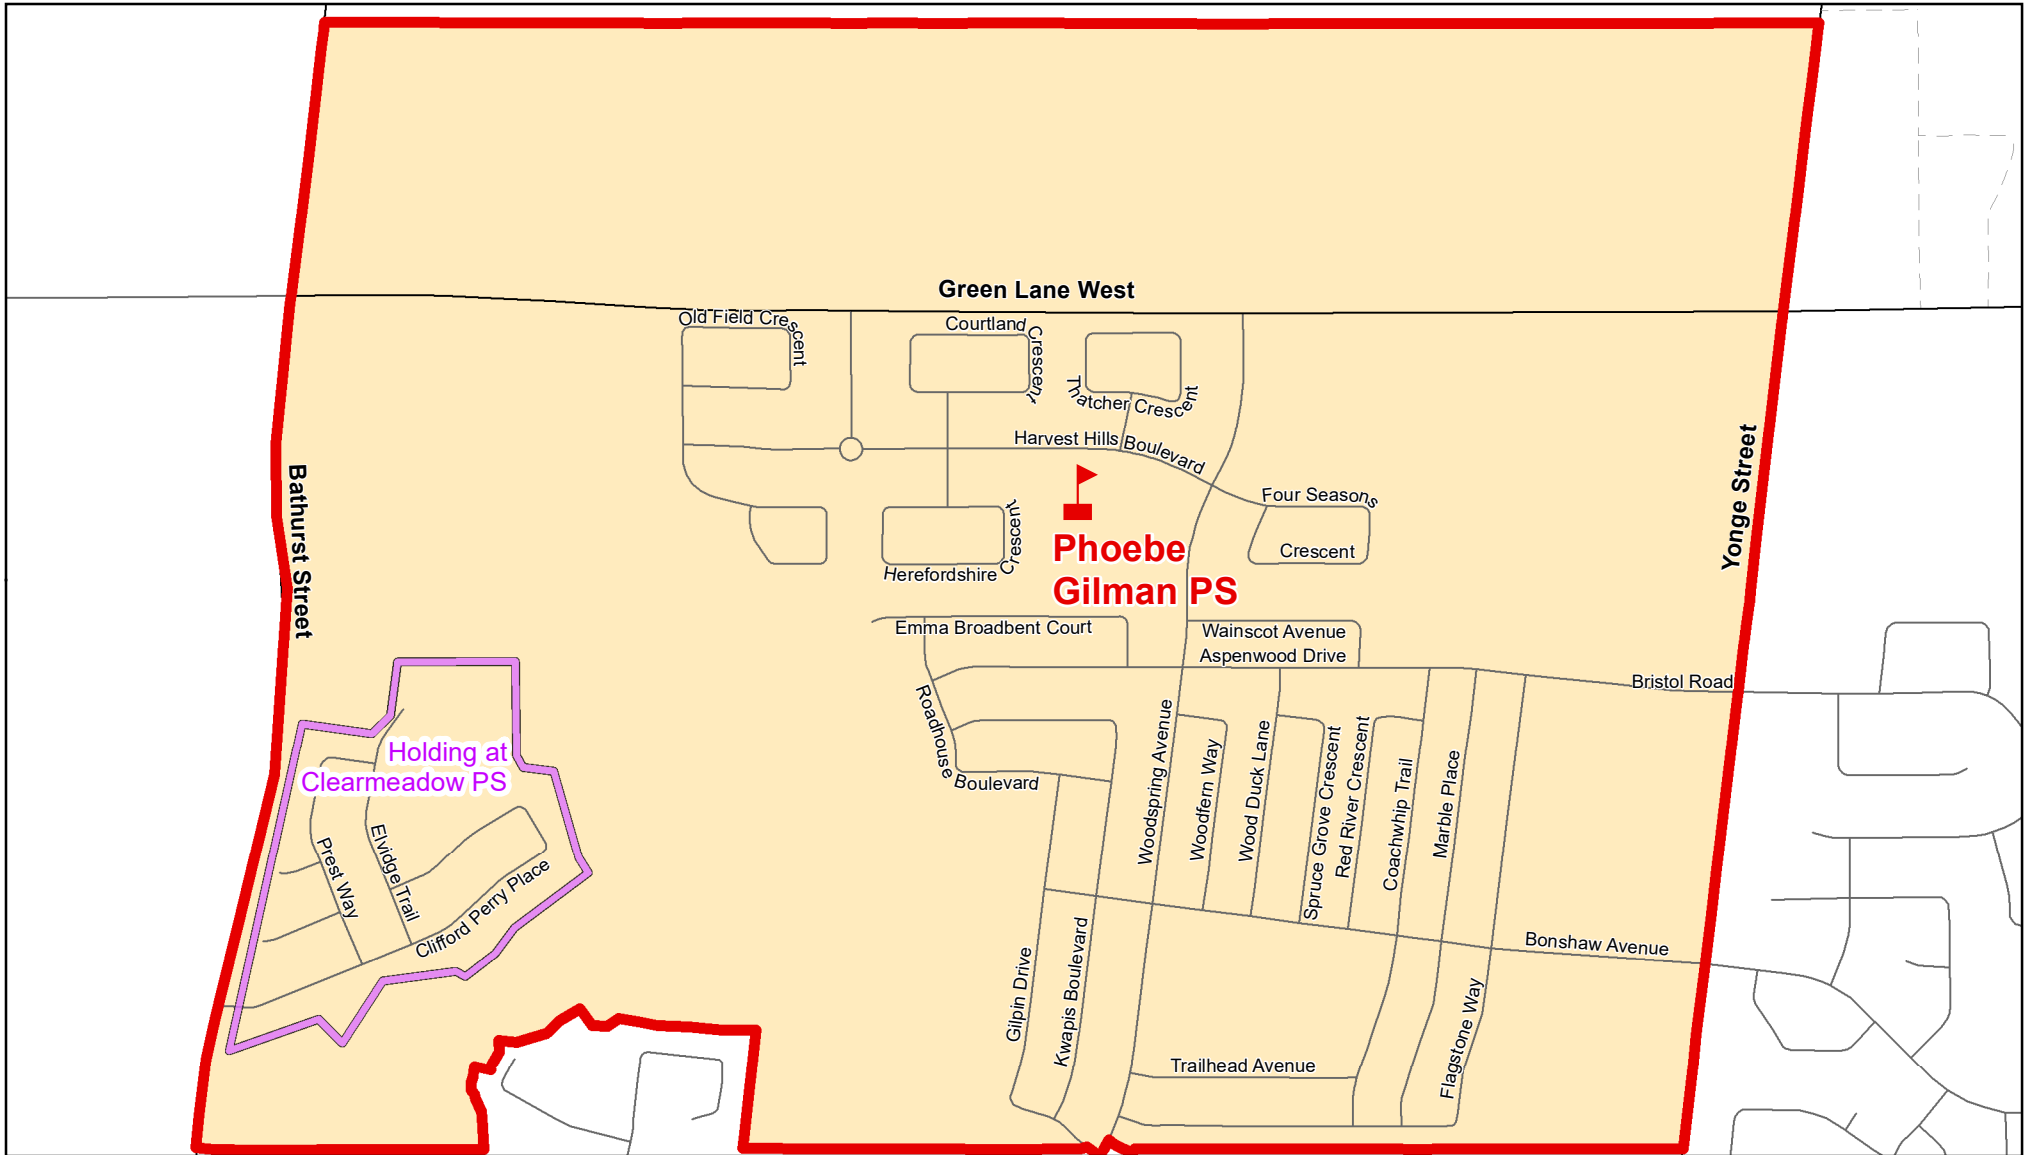

## Legend

- |   |   |   |
|---|---|---|
|  Elementary School |  School Boundary |  Urban Road    |
|  Secondary School  |  Holding Area    |  Regional Road |
|   |  Railway         |  Proposed Road |

## Notes

A portion of the Phoebe Gilman PS boundary will be held at Clearmeadow PS. Please see map for details.

Boundary Approved: March 2013

Map Updated: August 2019