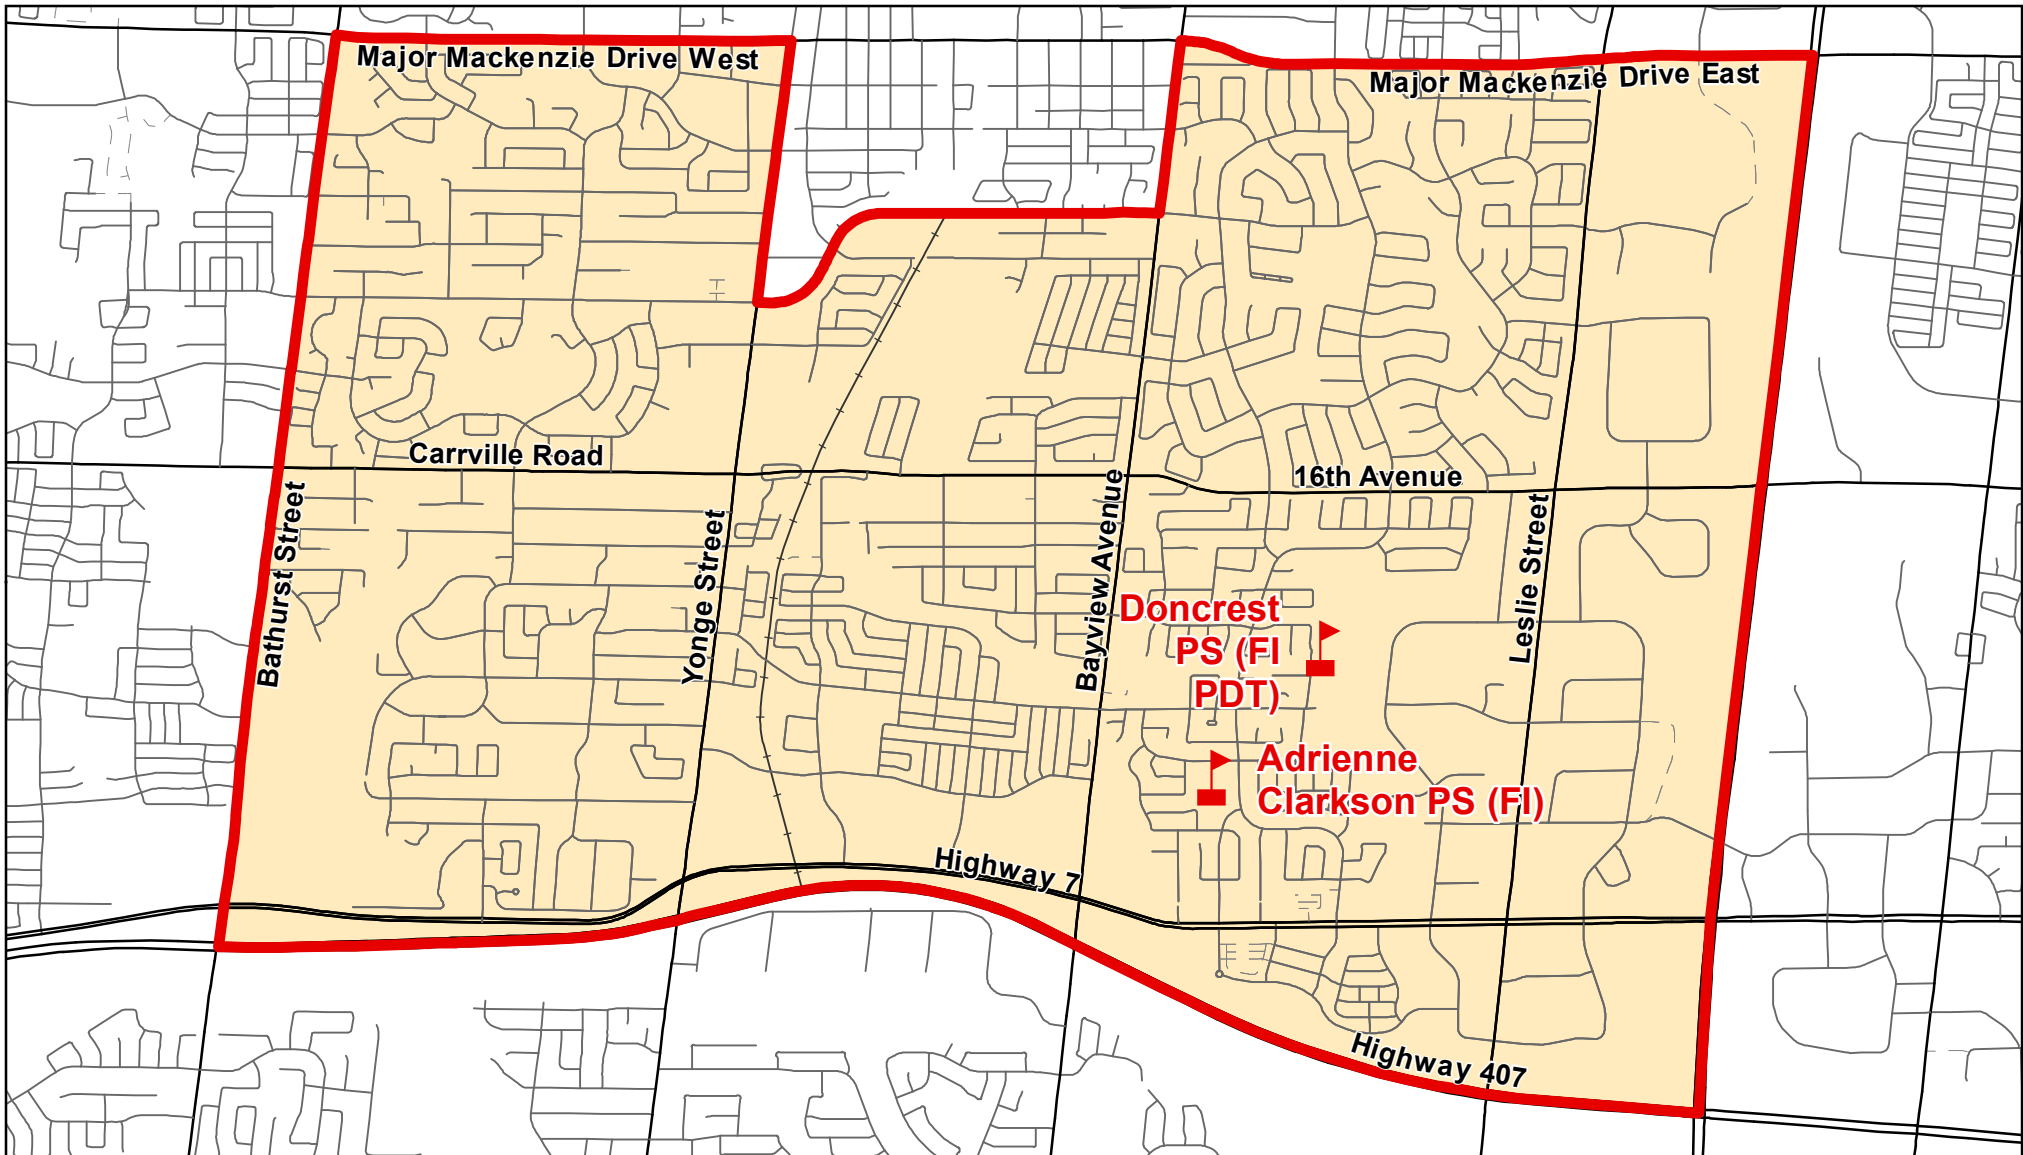

Adrienne Clarkson PS, City of Richmond Hill (French Immersion)

Legend

- | | | | |
|---|---|---|---|
|  Elementary School |  School Boundary |  Urban Road |  |
|  Secondary School |  Holding Area |  Regional Road | |
|  Railway |  Proposed Road | | |

Notes

PDT = Primary Dual Track
A complete list of feeder schools can be found at
<http://www.yrdsb.ca/Programs/fi/Pages/Program-Locations.aspx>

Boundary Approved: March 2011

Map Updated: August 2019