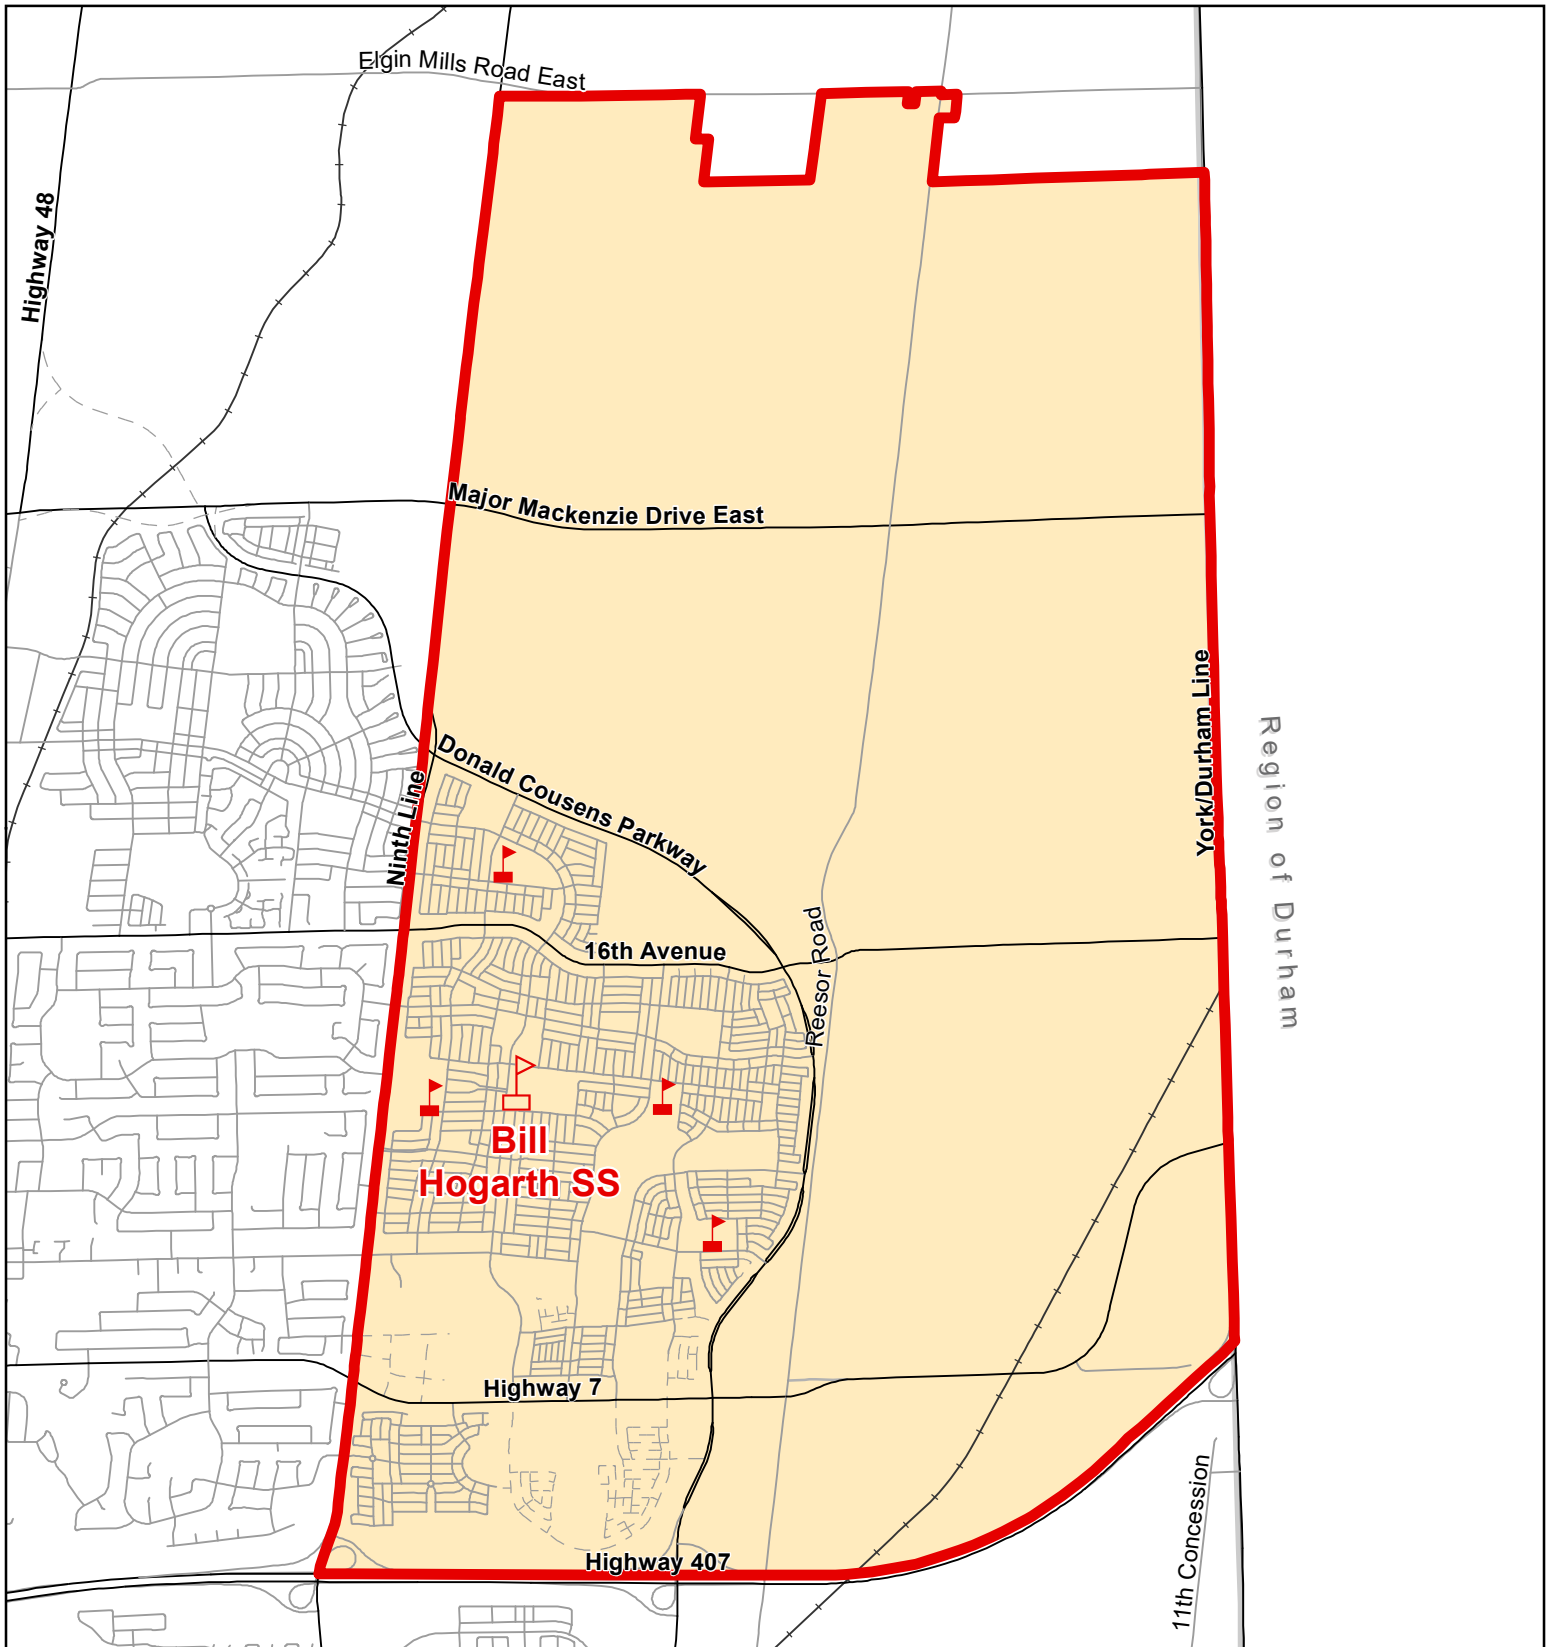

# Bill Hogarth SS, City of Markham

## Legend

- |   |                   |   |                 |   |               |
|---|-------------------|---|-----------------|---|---------------|
|  | Elementary School |  | School Boundary |  | Urban Road    |
|  | Secondary School  |  | Holding Area    |  | Regional Road |
|   |                   |  | Railway         |  | Proposed Road |

## Notes

Boundary Approved: March 2016

Map Updated: August 2019

**Notes**  
Bill Hogarth SS accommodates students living in the above French Immersion boundary.

**Boundary Approved: April 2015** **Map Updated: August 2019**