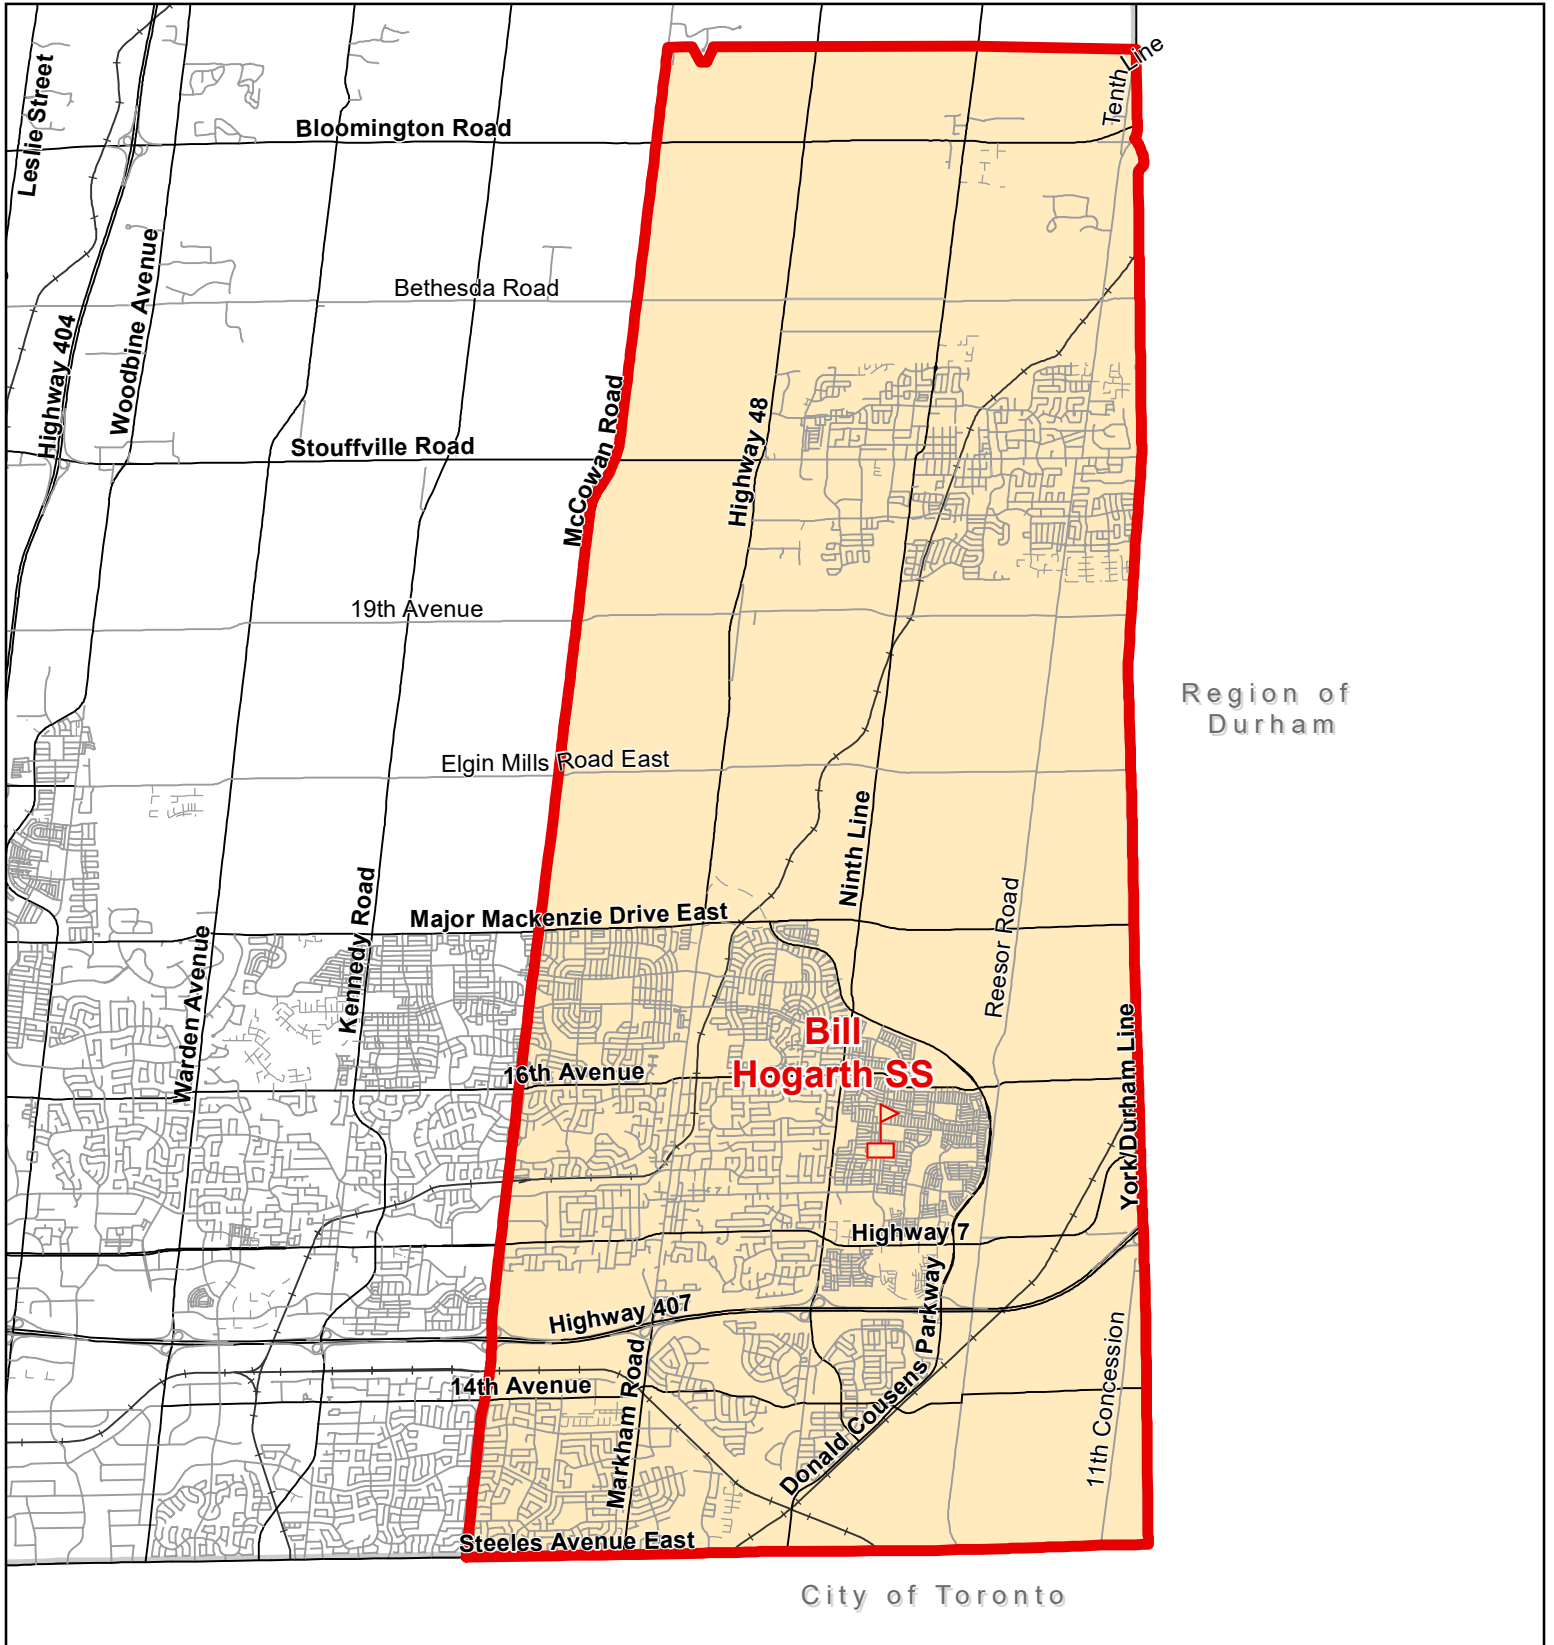

## Legend

- |   |                   |   |                 |   |               |
|---|-------------------|---|-----------------|---|---------------|
|  | Elementary School |  | School Boundary |  | Urban Road    |
|  | Secondary School  |  | Holding Area    |  | Regional Road |
|   |                   |  | Railway         |  | Proposed Road |

## Notes

Boundary Approved: March 2016

Map Updated: August 2019

# Bill Hogarth SS, City of Markham (French Immersion)

**Legend**

|   |   |   |
|---|---|---|
|  Elementary School |  School Boundary |  Urban Road    |
|  Secondary School  |  Holding Area    |  Regional Road |
|  Railway         |  Proposed Road   |   |

**Notes**  
Bill Hogarth SS accommodates students living in the above French Immersion boundary.

**Boundary Approved: April 2015** **Map Updated: August 2019**