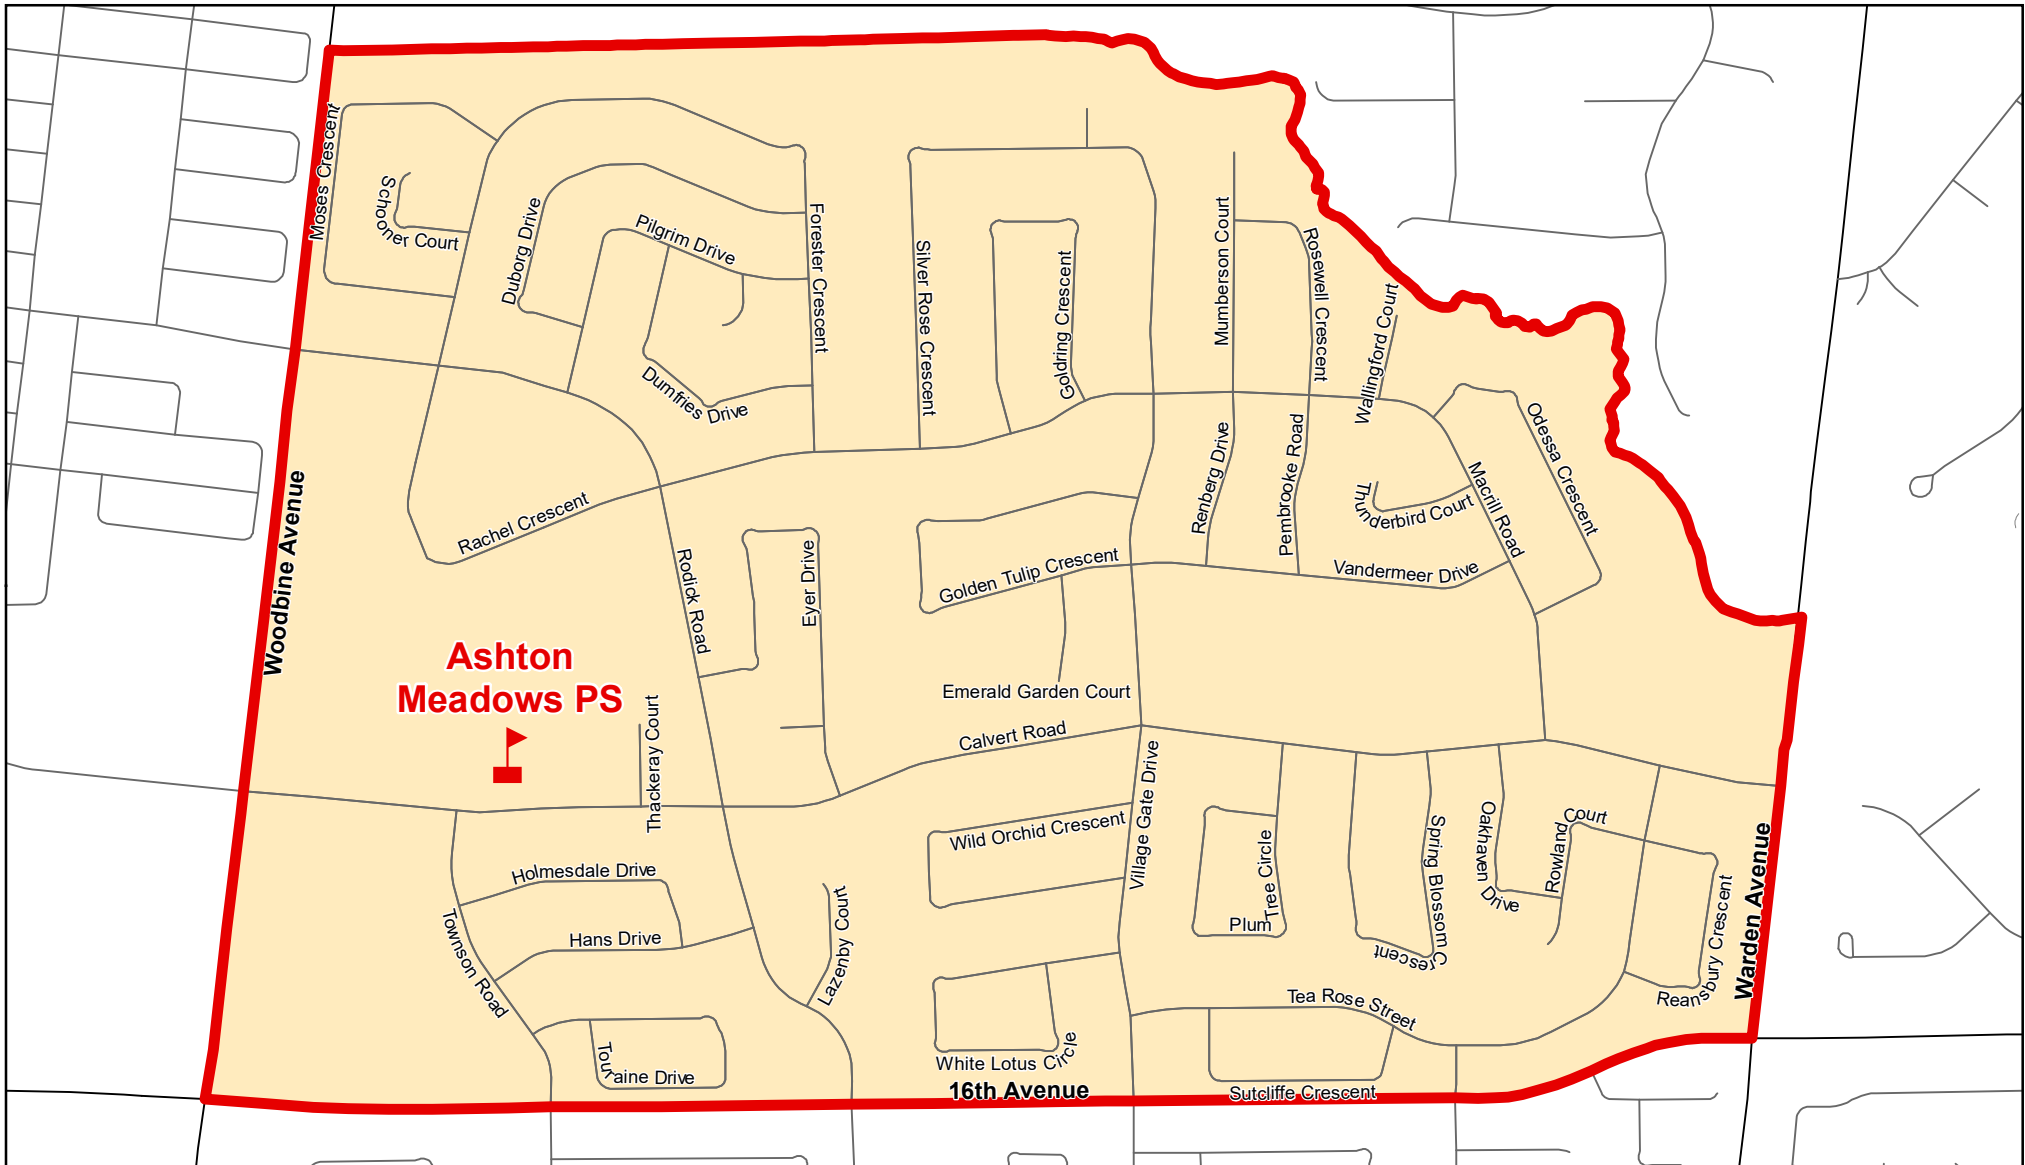

Ashton Meadows PS, City of Markham

Legend

| | | |
|---|---|---|
|  Elementary School |  School Boundary |  Urban Road |
|  Secondary School |  Holding Area |  Regional Road |
|  Railway |  Proposed Road | |

Notes

Boundary Approved: 2003

Map Updated: August 2019