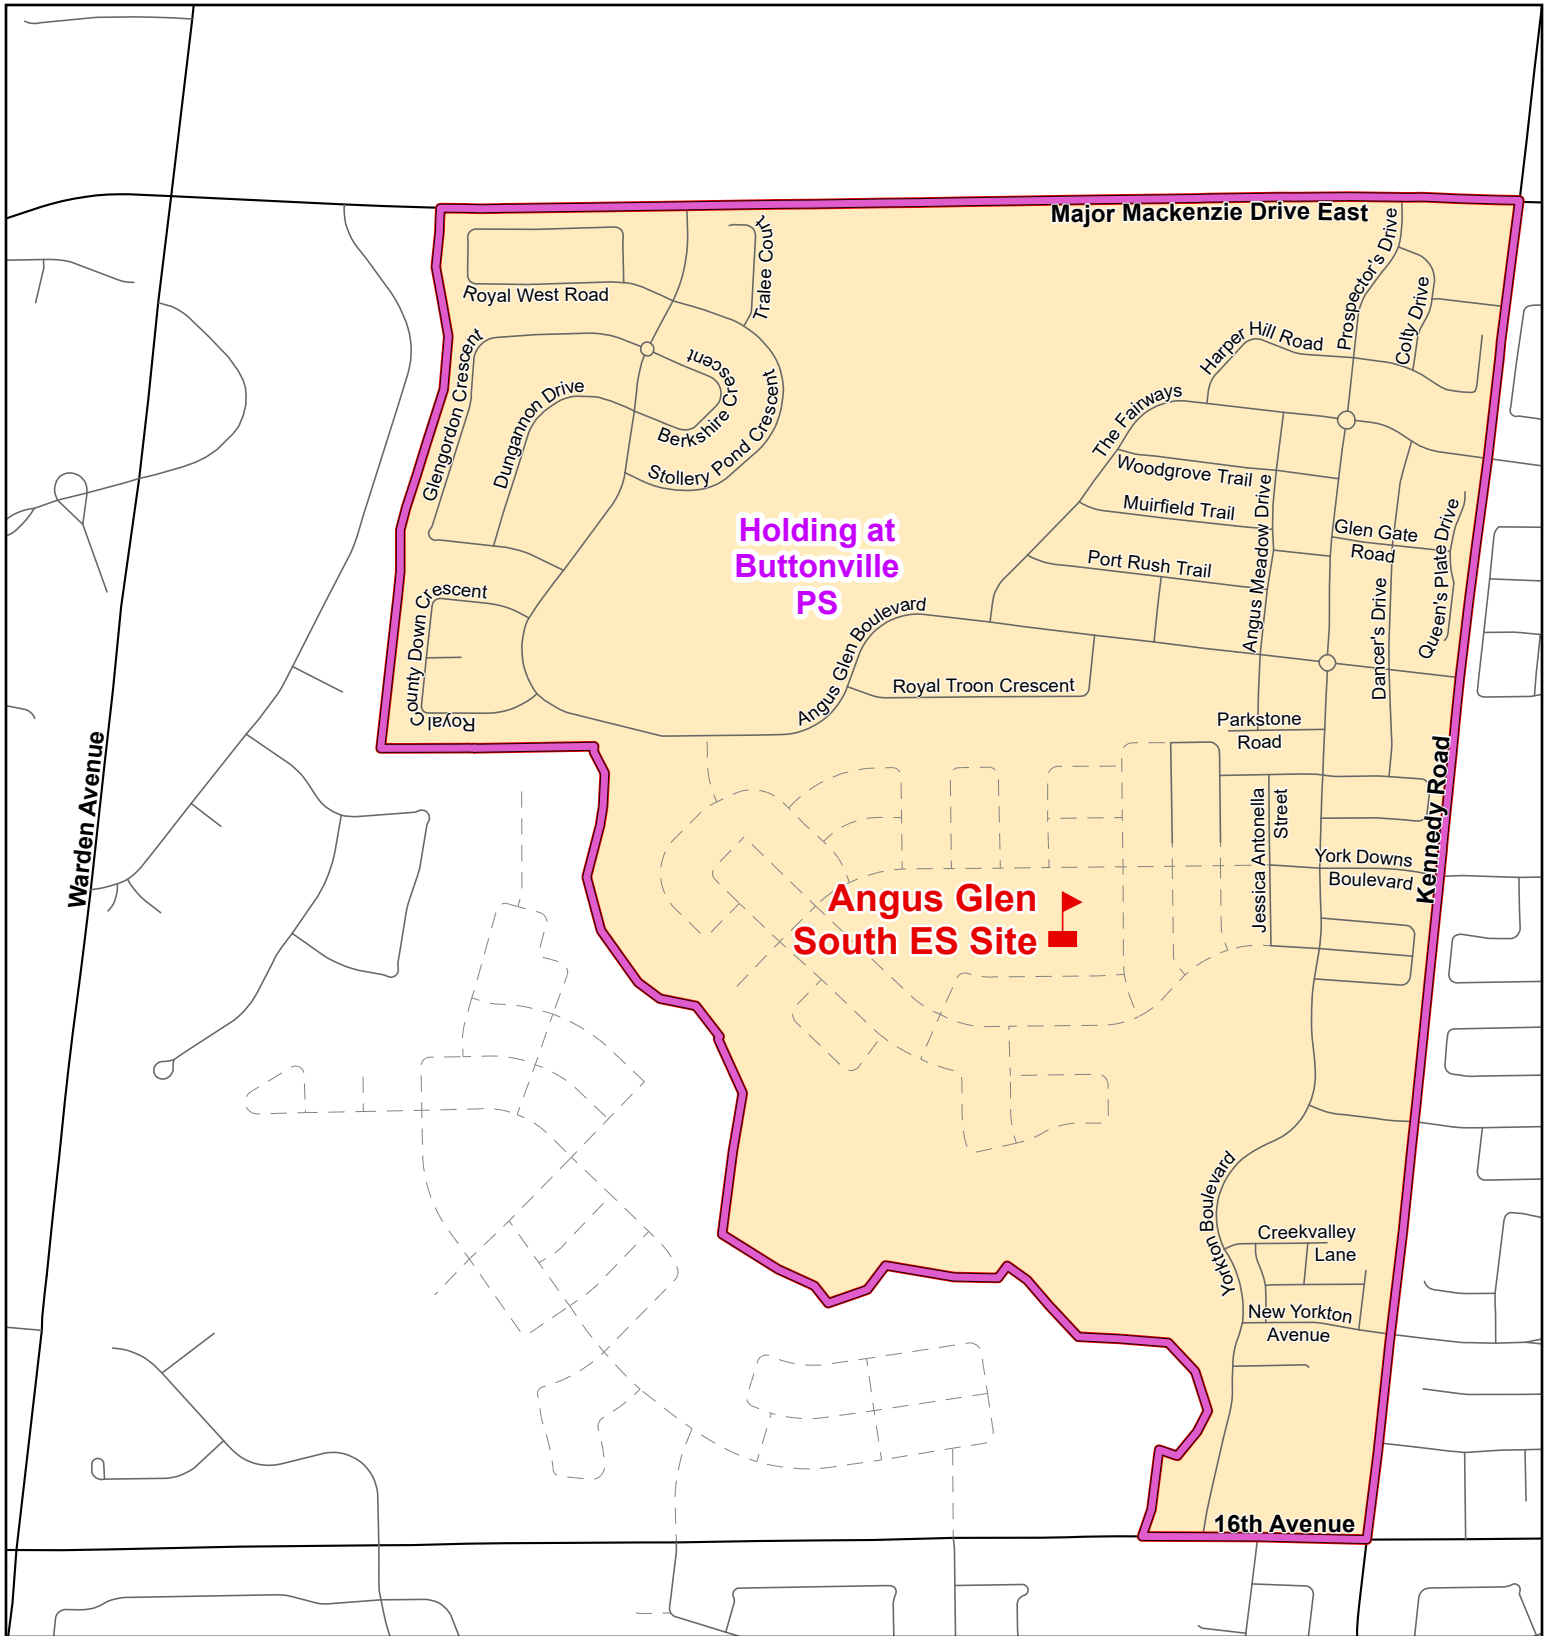

Unnamed Angus Glen South ES, City of Markham

Legend

- | | | | | | |
|---|-------------------|---|-----------------|---|---------------|
|  | Elementary School |  | School Boundary |  | Urban Road |
|  | Secondary School |  | Holding Area |  | Regional Road |
| | |  | Railway |  | Proposed Road |

Notes

Students residing in the Unnamed Angus Glen South ES boundary will be held at Buttonville PS until the new school opens. Please see <https://www2.yrdsb.ca/board-plans/new-and-replacement-schools> for details.

Boundary Approved: June 2024

Map Updated: June 2024